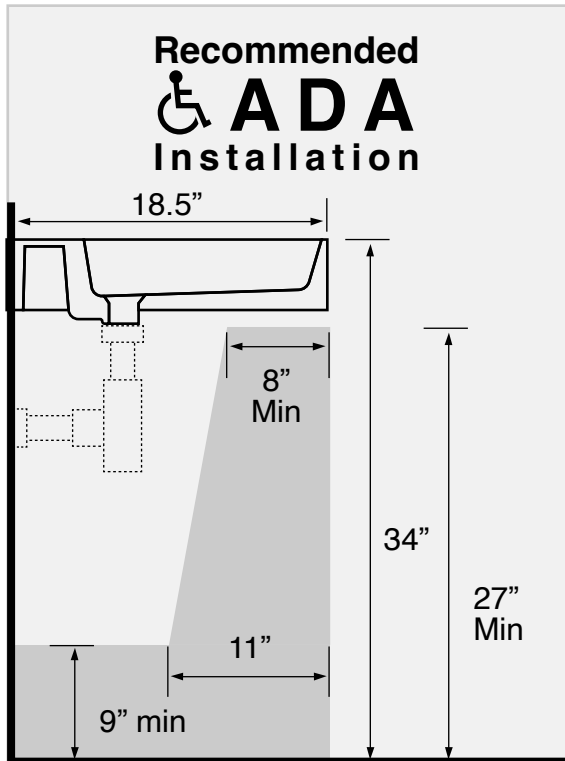

Features

- With overflow.
- Modern design.

Material

- White ceramic bathroom sink.

Installation

- Wall mounted installation.

Configurations

- Single hole.
- Three hole (8-inch centers).

Nameek's One-Year Limited Warranty

See website for warranty information details.

Technical Information

Bowl type:	Single
Installation:	Wall mounted
Bowl dimensions:	Depth: 3.7"
	Length: 15.9"
	Width: 15.7"
Drain hole:	1.75"
Faucet hole:	1.38"
Hole configurations:	1, 3
Weight:	37 lbs

Notes

Install this product according to the installation instructions.

Includes mounting hardware.