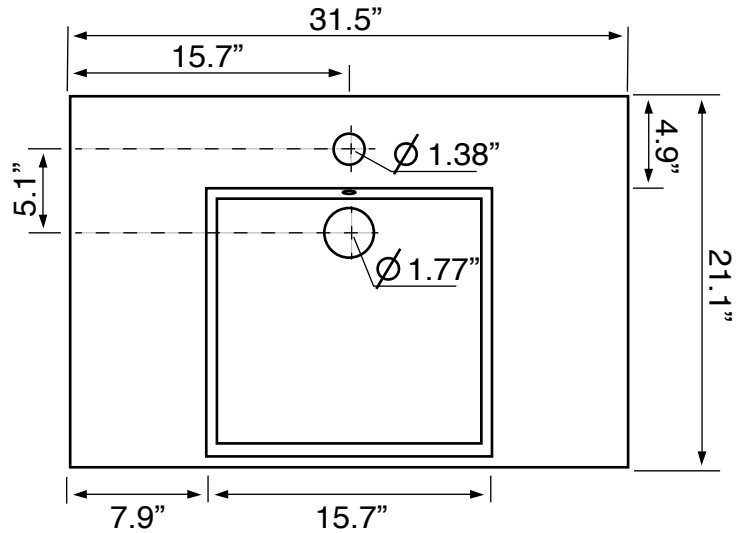

Features

- With overflow.
- Modern design.

Material

- White ceramic bathroom sink.

Installation

- Wall mounted installation.

Configurations

- Single hole.
- Three hole (8-inch centers).

Nameek's One-Year Limited Warranty

See website for warranty information details.

Technical Information

Bowl type:	Single
Installation:	Wall mounted
Bowl dimensions:	Depth: 3.7"
	Length: 15.9"
	Width: 15.7"
Drain hole:	1.75"
Faucet hole:	1.38"
Hole configurations:	1, 3
Weight:	37 lbs