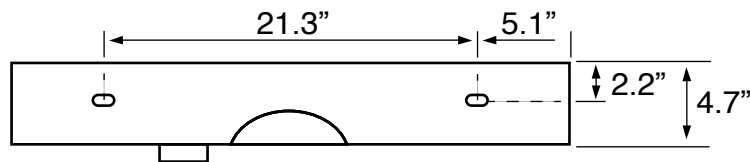

Features

- With overflow.
- Modern design.

Material

- White ceramic bathroom sink.

Installation

- Wall mounted installation.

Configurations

- Single hole.
- Three hole (8-inch centers).

Nameek's One-Year Limited Warranty

See website for warranty information details.

Technical Information

Bowl type:	Single
Installation:	Wall mounted
Bowl dimensions:	Depth: 3.7"
	Length: 15.9"
	Width: 15.7"
Drain hole:	1.75"
Faucet hole:	1.38"
Hole configurations:	1, 3
Weight:	37 lbs