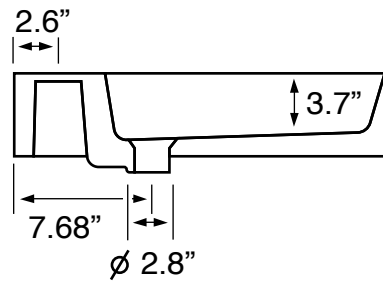

Features

- With overflow.
- Modern design.

Material

- White ceramic bathroom sink.

Installation

- Wall mounted installation.

Configurations

- Single hole.
- Three hole (8-inch centers).

Nameek's One-Year Limited Warranty

See website for warranty information details.

Technical Information

Bowl type:	Single
Installation:	Wall mounted
Bowl dimensions:	Depth: 3.7"
	Length: 15.9"
	Width: 15.7"
Drain hole:	1.75"
Faucet hole:	1.38"
Hole configurations:	1, 3
Weight:	37 lbs