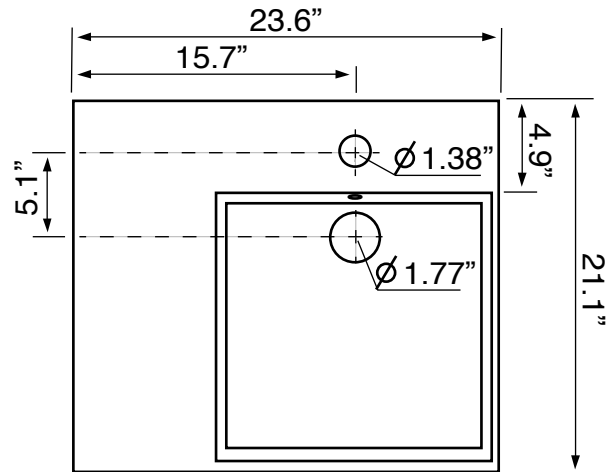

## Installation

- Wall mounted installation.

## Configurations

- Single hole.
- Three hole (8-inch centers).

### Technical Information

Bowl type:	Single
Installation:	Wall mounted
Bowl dimensions:	Depth: 3.7"
	Length: 15.7"
	Width: 15.7"
Drain hole:	1.75"
Faucet hole:	1.38"
Hole configurations:	1, 3
Weight:	33 lbs