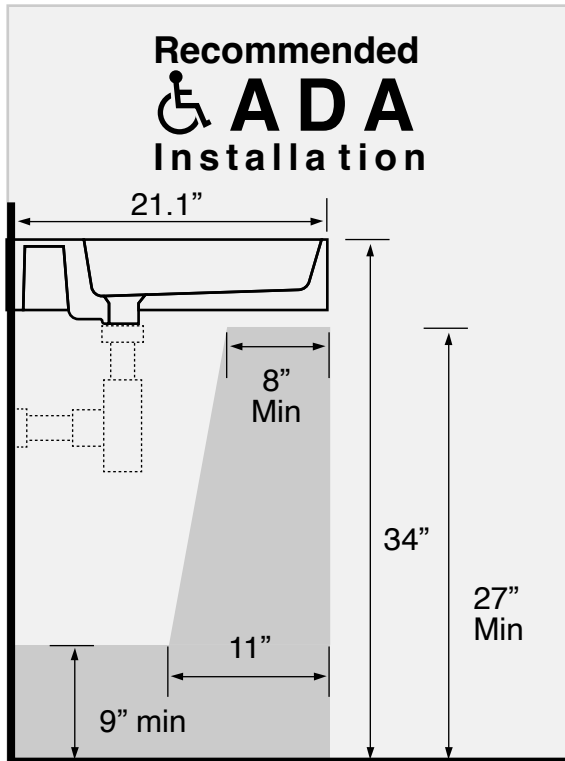

## Installation

- Wall mounted installation.

## Configurations

- Single hole.
- Three hole (8-inch centers).

### Technical Information

Bowl type:	Single
Installation:	Wall mounted
Bowl dimensions:	Depth: 3.7"
	Length: 15.7"
	Width: 15.7"
Drain hole:	1.75"
Faucet hole:	1.38"
Hole configurations:	1, 3
Weight:	33 lbs