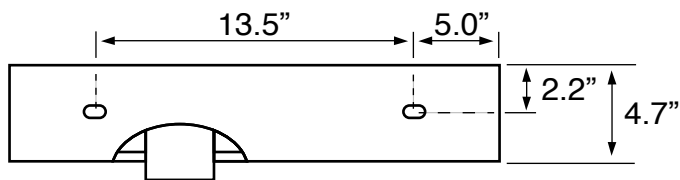

## Installation

- Wall mounted installation.

## Configurations

- Single hole.
- Three hole (8-inch centers).

### Technical Information

Bowl type:	Single
Installation:	Wall mounted
Bowl dimensions:	Depth: 3.7"
	Length: 15.7"
	Width: 15.7"
Drain hole:	1.75"
Faucet hole:	1.38"
Hole configurations:	1, 3
Weight:	33 lbs