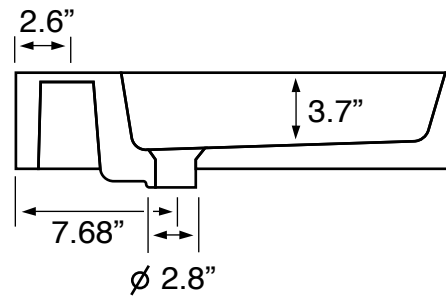

## Installation

- Wall mounted installation.

## Configurations

- Single hole.
- Three hole (8-inch centers).

### Technical Information

Bowl type:	Single
Installation:	Wall mounted
Bowl dimensions:	Depth: 3.7"
	Length: 15.7"
	Width: 15.7"
Drain hole:	1.75"
Faucet hole:	1.38"
Hole configurations:	1, 3
Weight:	33 lbs