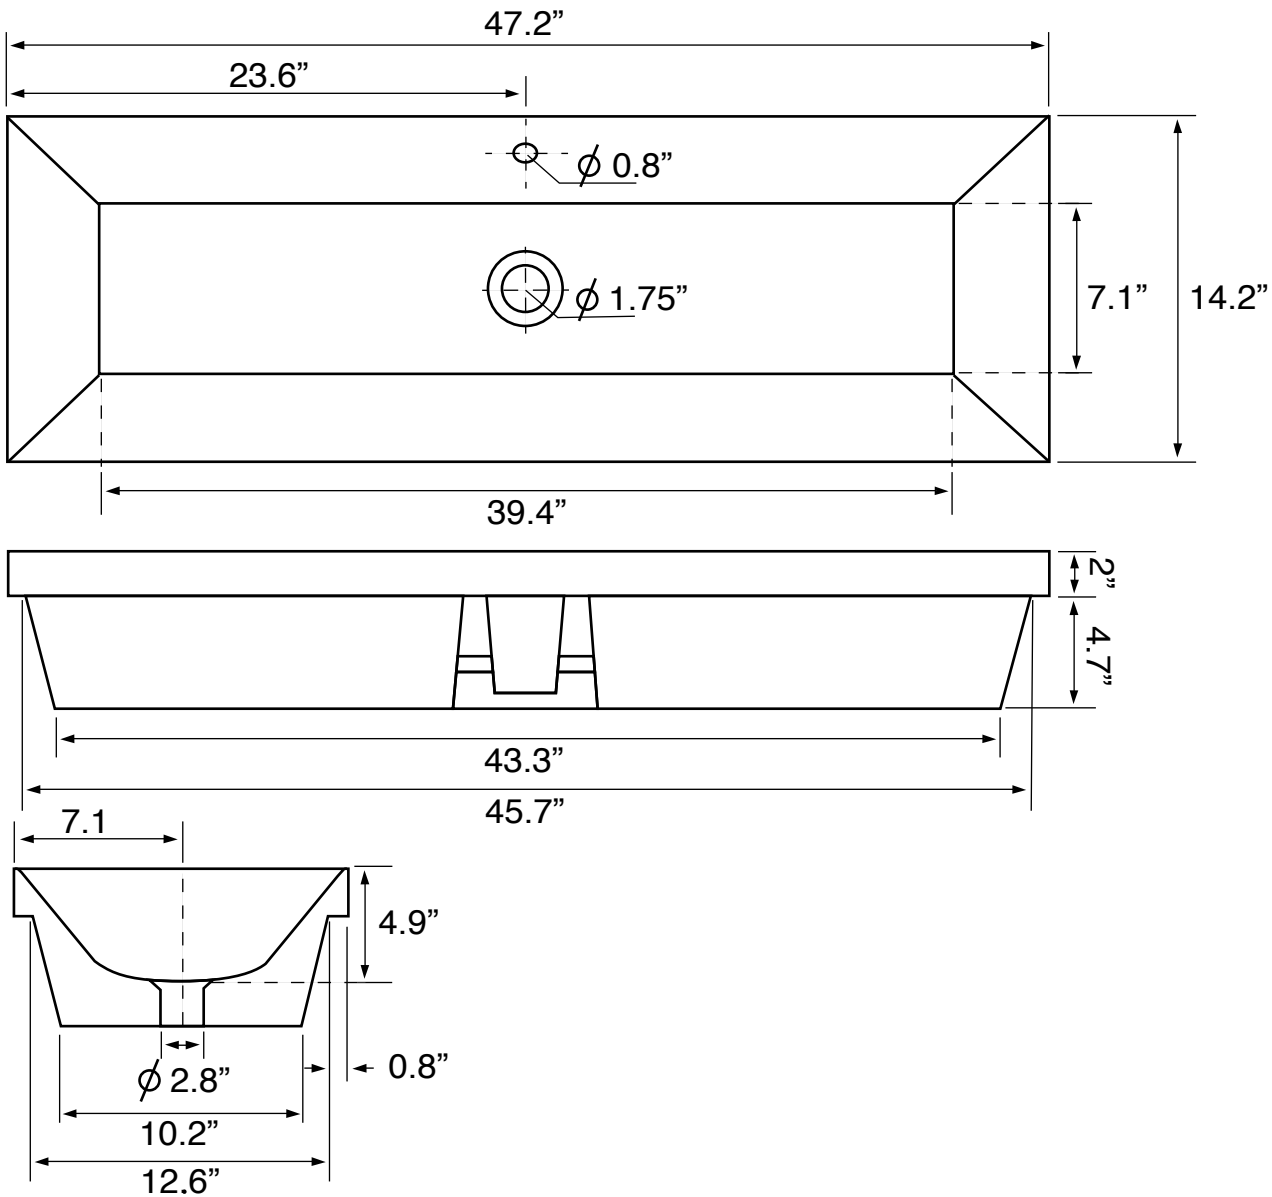

Features

- With overflow.
- Modern design.

Material

- White ceramic bathroom sink.

Installation

- Undermount installation.

Nameek's One-Year Limited Warranty

See website for warranty information details.

Technical Information

Bowl type:	Single
Installation:	Undermount
Bowl dimensions:	Length: 47.1" Width: 14.1" Depth: 4.9"
Drain hole:	1.75"
Weight:	52 lbs

Notes

Install this product according to the installation instructions.