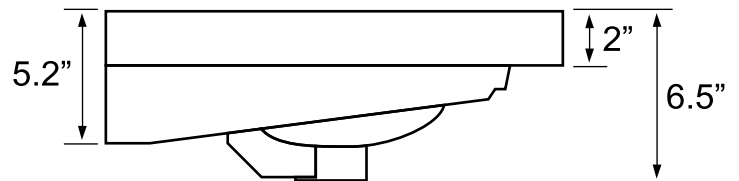

### Configurations

- Single Hole.
- Three Hole (8 inch centers).

## Technical Information

Bowl type:	Single
Installation:	Wall mounted Drop In
Bowl dimensions:	Length: 25.1" Width: 12" Depth: 5.2"
Drain hole:	1.75"
Faucet hole:	1.38"
Hole configurations:	1, 3
Weight:	27 lbs