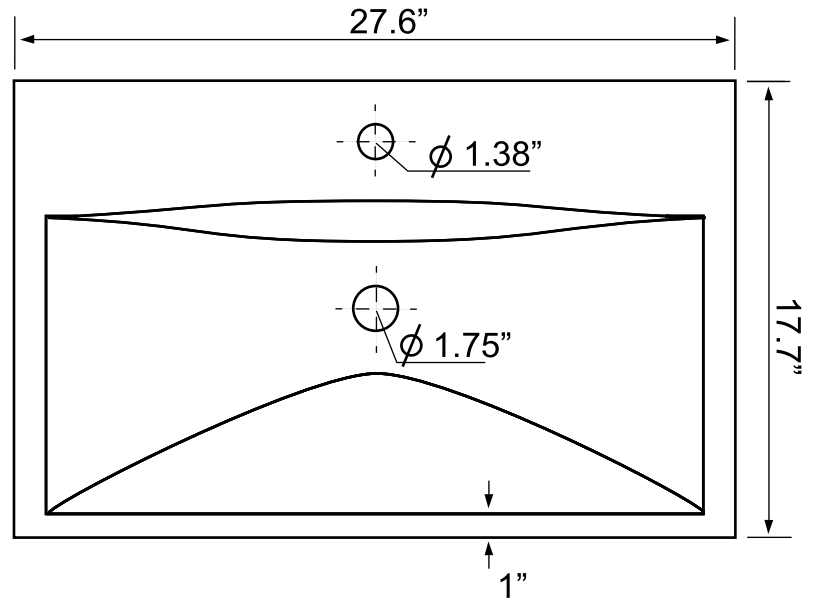

### Configurations

- Single Hole.
- Three Hole (8 inch centers).

## Technical Information

Bowl type:	Single
Installation:	Wall mounted Drop In
Bowl dimensions:	Length: 25.1" Width: 12" Depth: 5.2"
Drain hole:	1.75"
Faucet hole:	1.38"
Hole configurations:	1, 3
Weight:	27 lbs