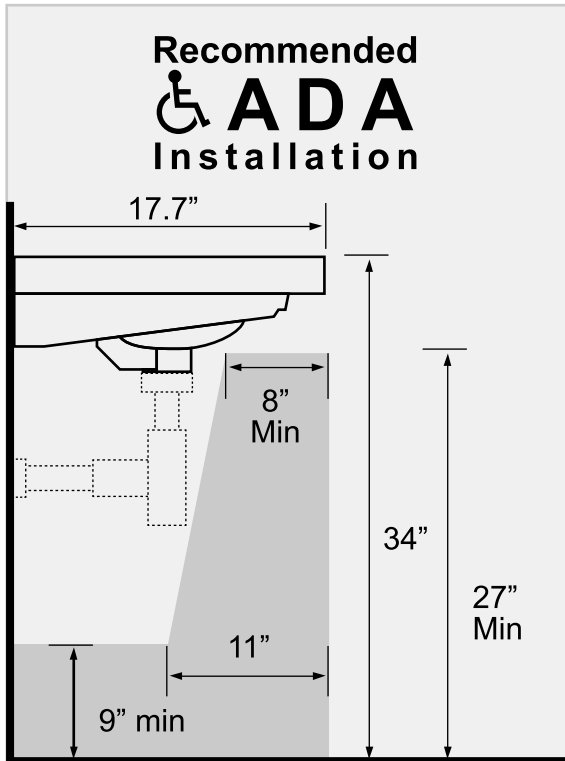

### Installation

- Wall mount installation.
- Drop in installation.

### Configurations

- Single Hole.
- Three Hole (8 inch centers).

## Technical Information

Bowl type:	Single
Installation:	Wall mounted Drop In
Bowl dimensions:	Length: 25.1" Width: 12" Depth: 5.2"
Drain hole:	1.75"
Faucet hole:	1.38"
Hole configurations:	1, 3
Weight:	27 lbs