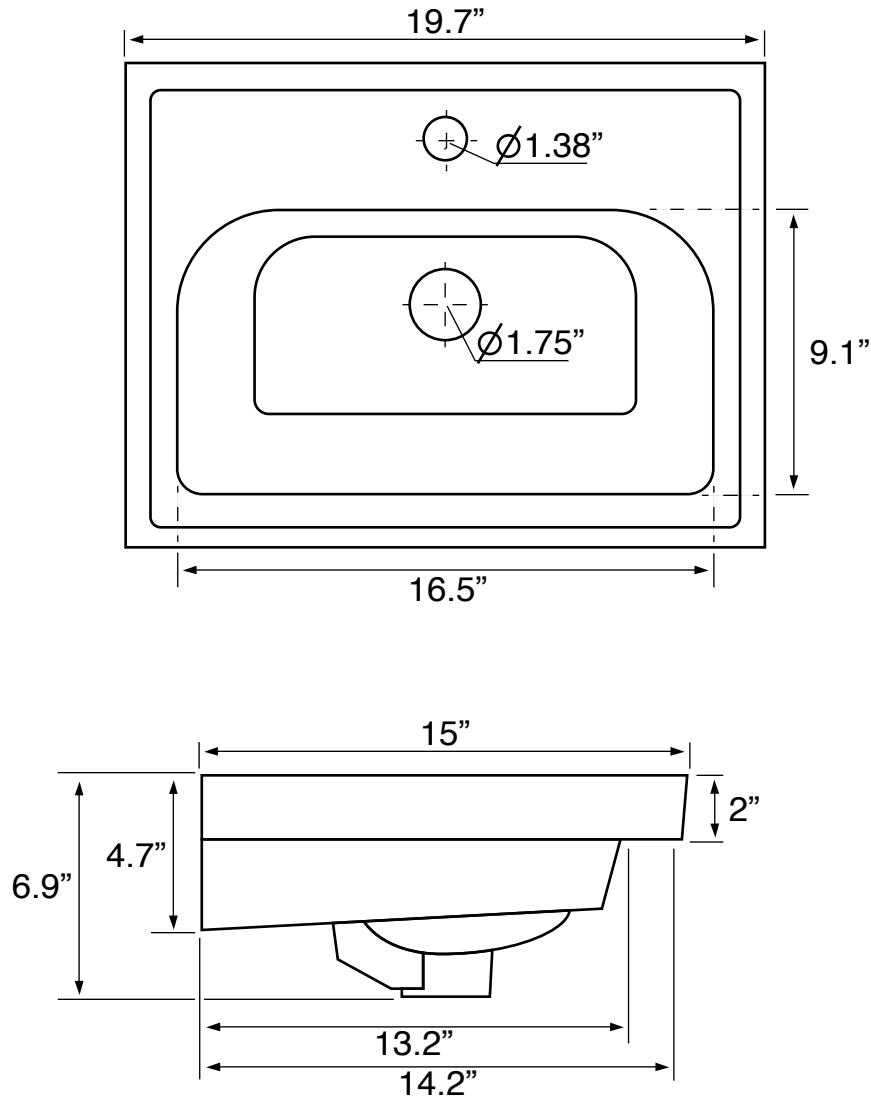

Features

- With overflow.
- Modern design.

Material

- White ceramic bathroom sink.

Installation

- Wall mounted installation.
- Drop in installation.

Configurations

- Single hole.

Nameek's One-Year Limited Warranty

See website for warranty information details.

Technical Information

Bowl type:	Single
Installation:	Wall mounted Drop in
Bowl dimensions:	Depth: 4.7" Length: 16.5" Width: 9.1"
Drain hole:	1.75"
Faucet hole:	1.38"
Hole configurations:	1
Weight:	24 lbs