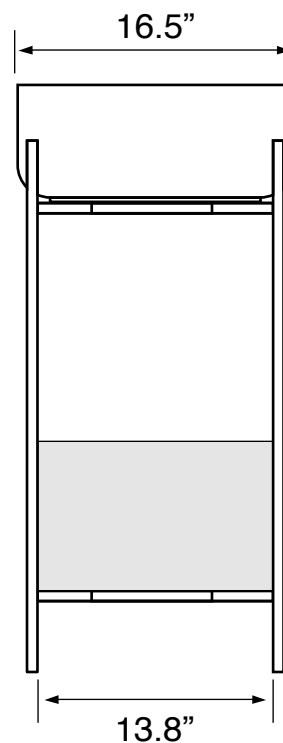

Features

- Modern design.
- Ceramic sink with faucet hole.
- Sink fits perfectly into console stand.
- Drawer for extra storage.
- Push open and close drawer mechanism.

Material

- White ceramic bathroom sink.
- Matte black brass console stand.
- Engineered wood drawer with metal constructed sides.

Technical Information

Bowl type:	Single
Installation:	Console
Bowl dimensions:	Depth: 5.9" Width: 16.5" Length: 12.8"
Drain hole:	1.75"
Faucet hole:	1.38"
Hole configurations:	1
Weight:	85 lbs

Notes

Install this product according to the installation instructions.