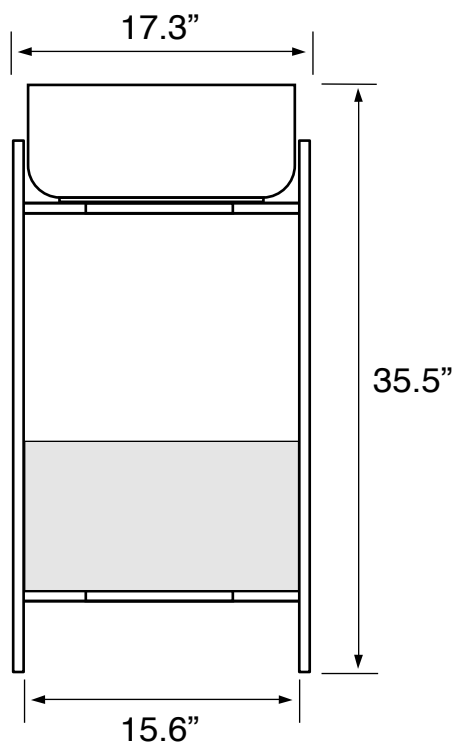

Technical Information

Bowl type:	Single
Installation:	Console
Bowl dimensions:	Depth: 5.9" Width: 16.5" Length: 12.8"
Drain hole:	1.75"
Faucet hole:	1.38"
Hole configurations:	1
Weight:	85 lbs

Notes

Install this product according to the installation instructions.