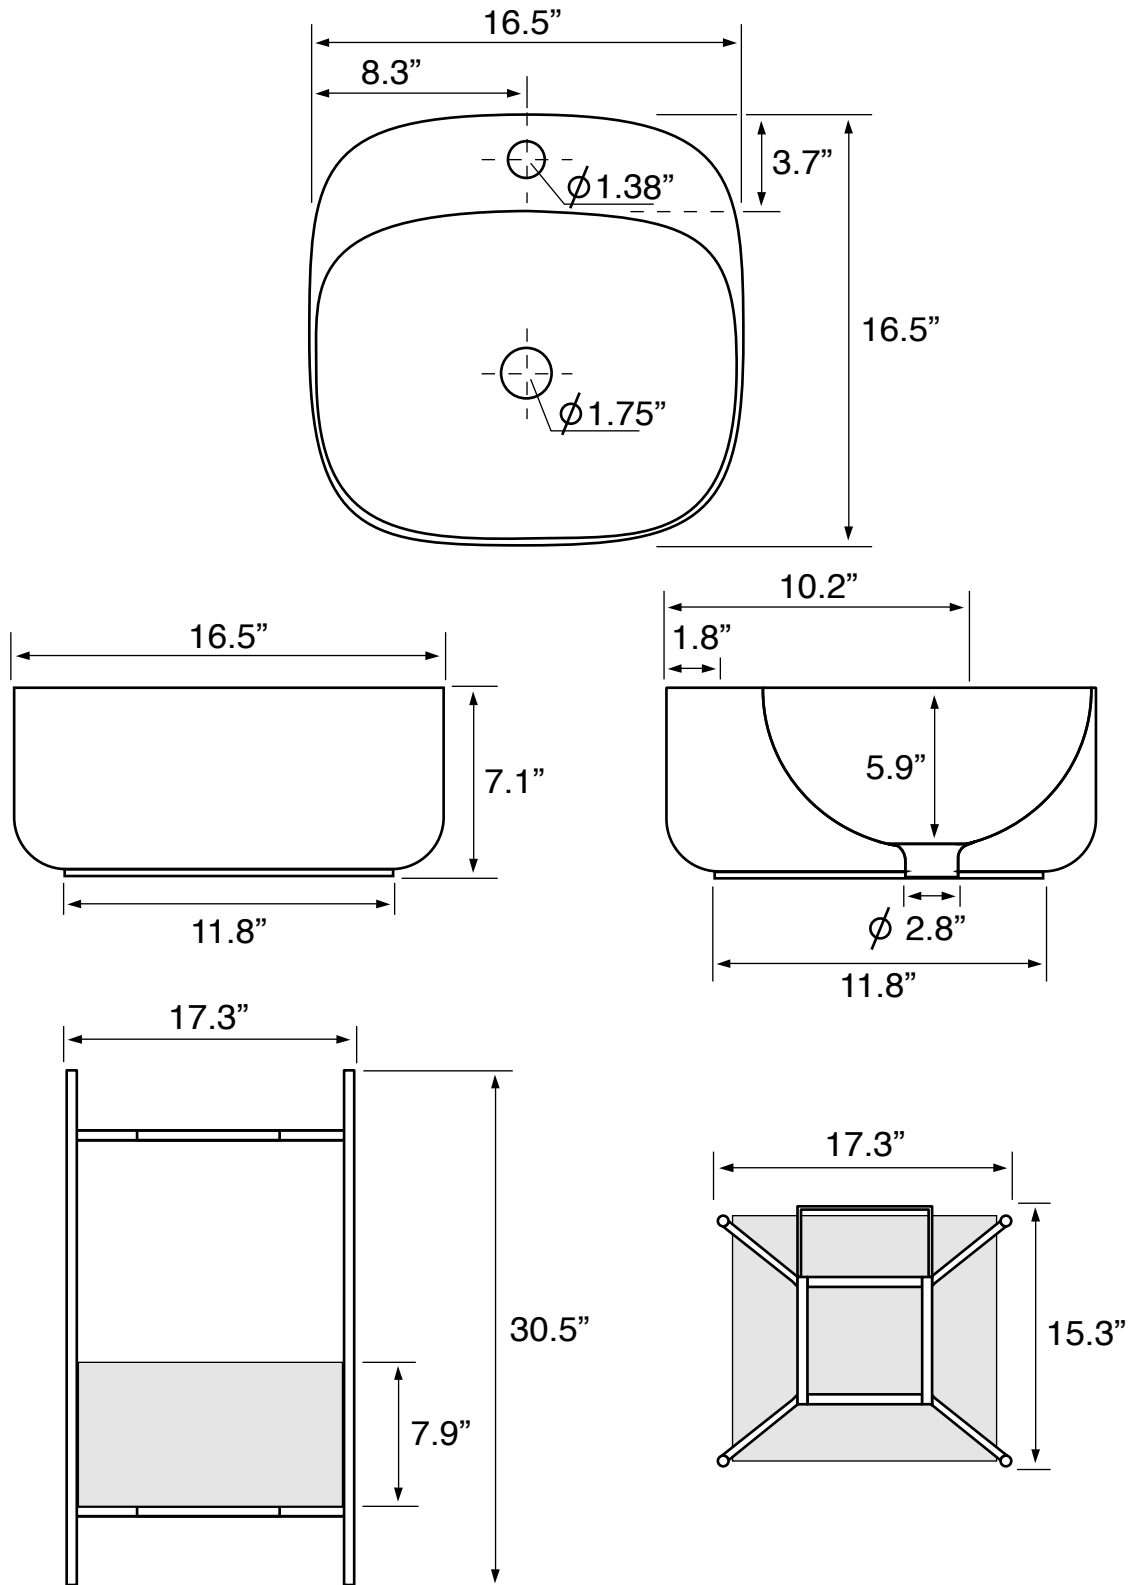

Features

- Modern design.
- Ceramic sink with faucet hole.
- Sink fits perfectly into console stand.
- Drawer for extra storage.
- Push open and close drawer mechanism.

Material

- White ceramic bathroom sink.
- Matte black brass console stand.
- Engineered wood drawer with metal constructed sides.

Technical Information

Bowl type:	Single
Installation:	Console
Bowl dimensions:	Depth: 5.9" Width: 16.5" Length: 12.8"
Drain hole:	1.75"
Faucet hole:	1.38"
Hole configurations:	1
Weight:	85 lbs

Notes

Install this product according to the installation instructions.