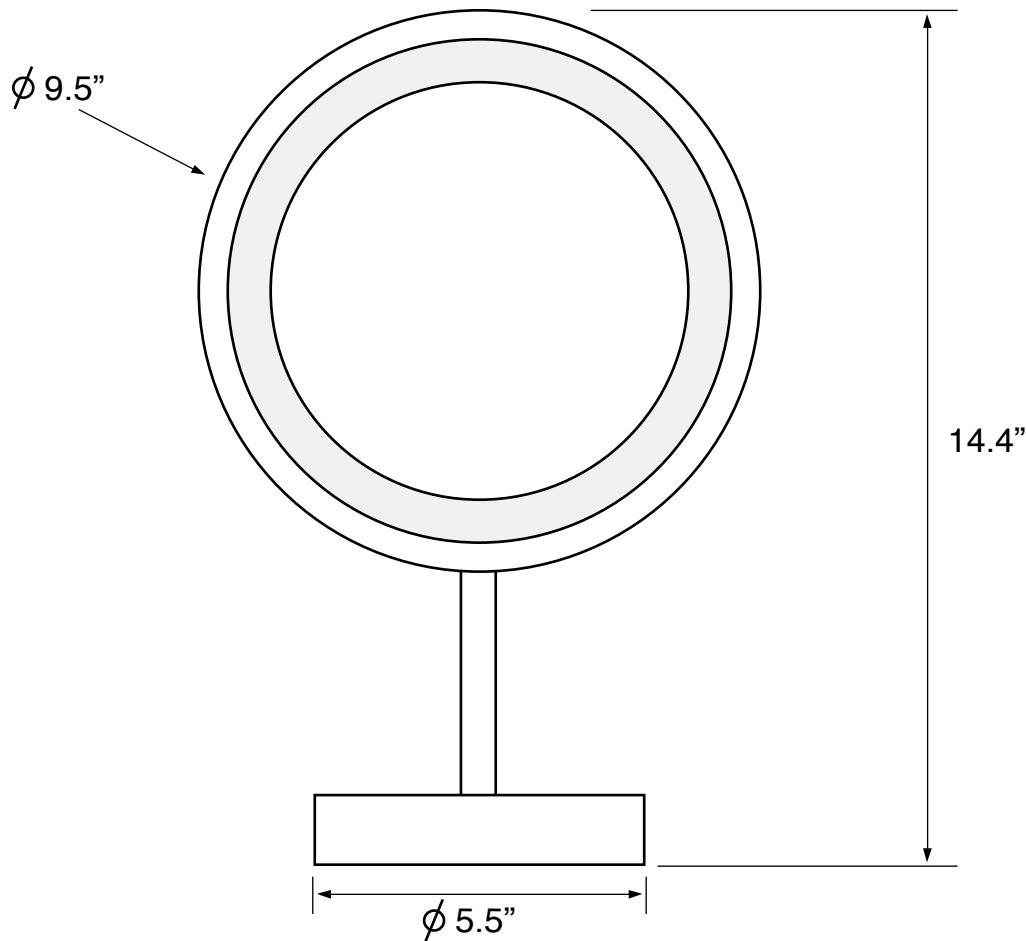

### Material

- Matte black brass mirror.

## Technical Information

|                  |                             |
|------------------|-----------------------------|
| Face type:       | Single (10x)                |
| Arm type:        | Single                      |
| Installation:    | Free standing               |
| Light type:      | LED                         |
| Face dimensions: | Height: 9.5"<br>Width: 9.5" |
| Magnifications:  | 10x                         |
| Weight:          | 4.5 lbs                     |