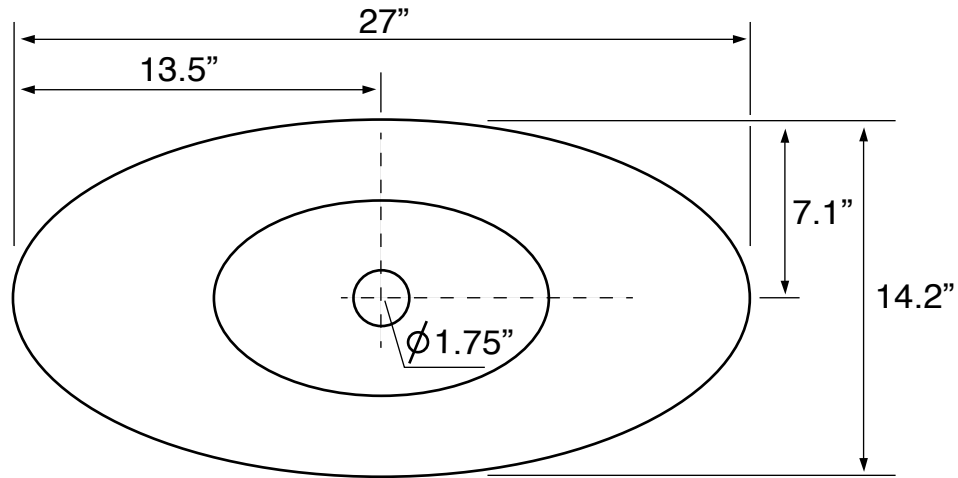

## Technical Information

Bowl type:	Single
Installation:	Vessel
Bowl dimensions:	Depth: 4"
Drain hole:	1.75"
Weight:	17.64 lbs