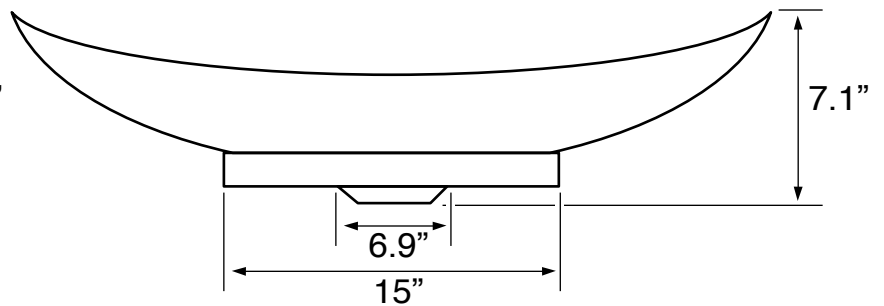

## Material

- White ceramic bathroom sink.

## Technical Information

Bowl type:	Single
Installation:	Vessel
Bowl dimensions:	Depth: 4"
Drain hole:	1.75"
Weight:	17.64 lbs