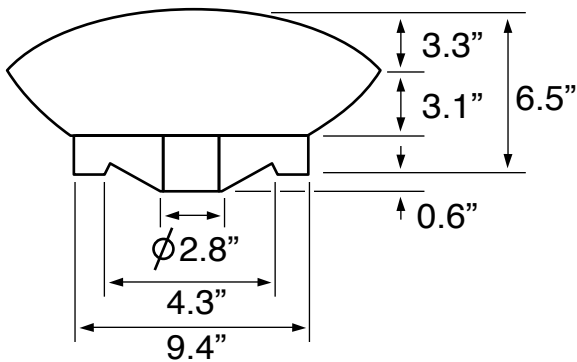

## Technical Information

Bowl type:	Single
Installation:	Vessel
Bowl dimensions:	Depth: 4"
Drain hole:	1.75"
Weight:	17.64 lbs