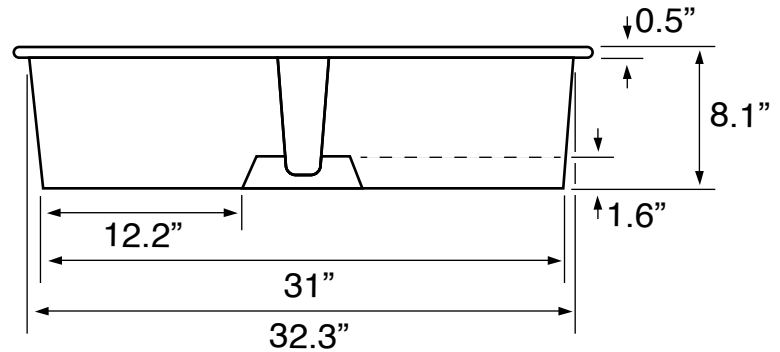

Features

- With overflow.
- Modern design.

Material

- White ceramic bathroom sink.

Installation

- Undermount installation.

Nameek's One-Year Limited Warranty

See website for warranty information details.

Technical Information

Bowl type:	Single
Installation:	Undermount
Bowl dimensions:	Depth: 5.3"
	Length: 9.1"
	Width: 32.7"
Drain hole:	1.75"
Weight:	44.04 lbs

Notes

Install this product according to the installation instructions.