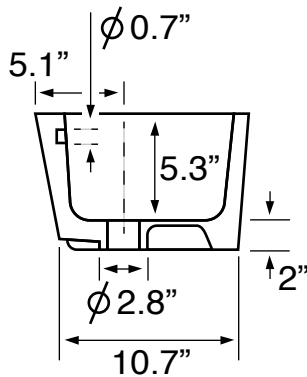

Technical Information

Bowl type:	Single
Installation:	Undermount
Bowl dimensions:	Depth: 5.3"
	Length: 9.1"
	Width: 32.7"
Drain hole:	1.75"
Weight:	44.04 lbs

Notes

Install this product according to the installation instructions.