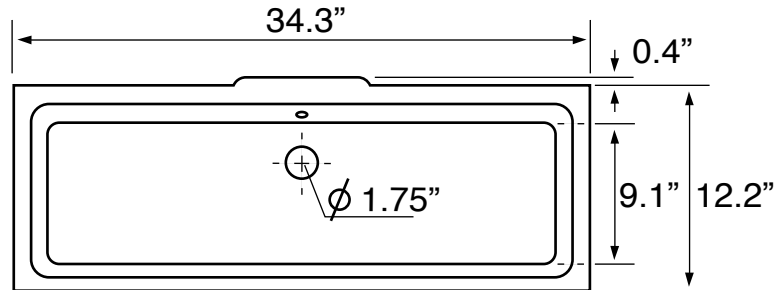

Features

- With overflow.
- Modern design.

Material

- White ceramic bathroom sink.

Installation

- Undermount installation.

Nameek's One-Year Limited Warranty

See website for warranty information details.

Technical Information

Bowl type:	Single
Installation:	Undermount
Bowl dimensions:	Depth: 5.3"
	Length: 9.1"
	Width: 32.7"
Drain hole:	1.75"
Weight:	44.04 lbs

Notes

Install this product according to the installation instructions.