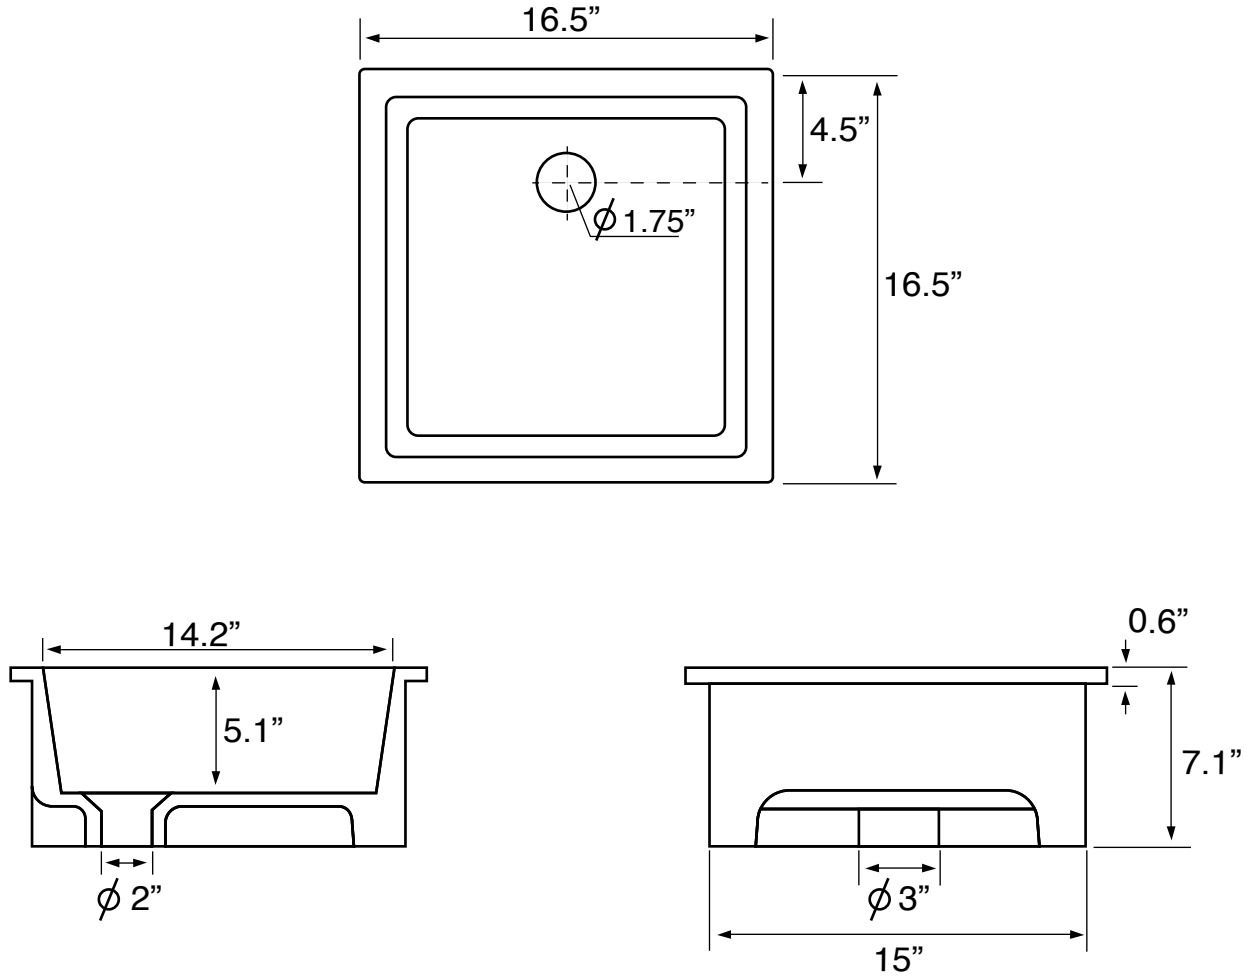

Features

- Without overflow.
- Modern design.

Material

- White ceramic bathroom sink.

Installation

- Undermount installation.

Nameek's One-Year Limited Warranty

See website for warranty information details.

Technical Information

Bowl type:	Single
Installation:	Undermount
Bowl dimensions:	Depth: 5.1" Length: 14.2" Width: 14.2"
Drain hole:	1.75"
Weight:	23 lbs

Notes

Install this product according to the installation instructions.