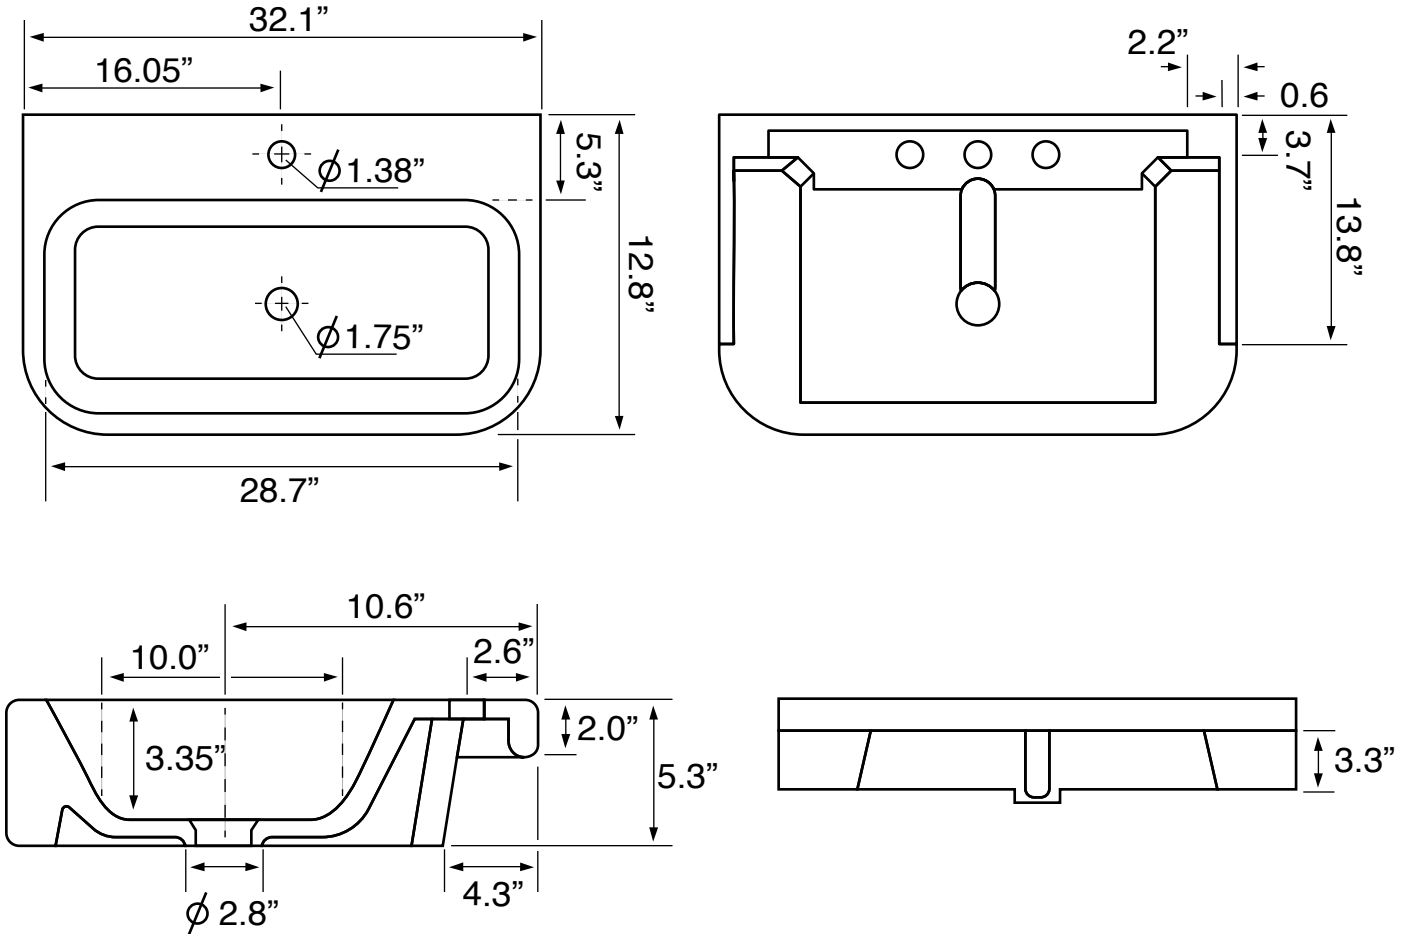

Features

- Without overflow.
- Modern design.

Material

- White ceramic bathroom sink.

Installation

- Semi-recessed installation.

Configuration

- Single Hole.

Nameek's One-Year Limited Warranty

See website for warranty information details.

Technical Information

Bowl type:	Single
Installation:	Wall mounted Vessel
Bowl dimensions:	Depth: 3.35" Width: 12.88" Length: 28.75"
Drain hole:	1.75"
Faucet hole:	1.38"
Hole configurations:	1
Weight:	44.09 lbs

Notes

Install this product according to the installation instructions.

Includes mounting hardware.