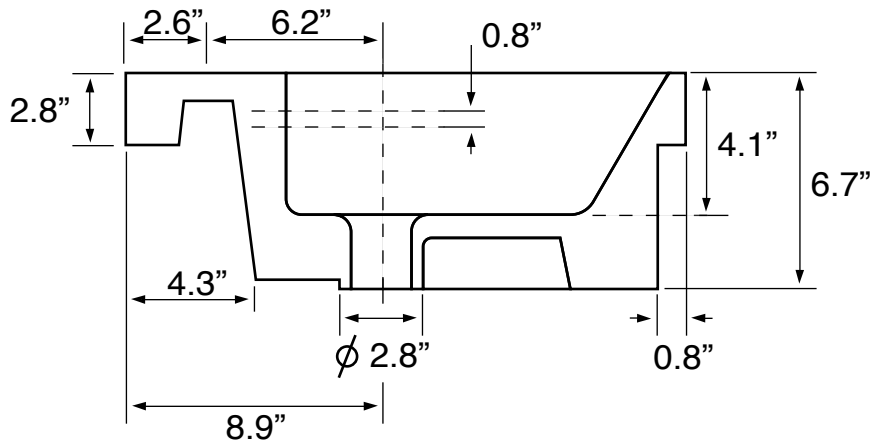

## Configurations

- Single Hole.
- Three Hole (8-inch centers).
- No Hole.

## Technical Information

Bowl type:	Single
Installation:	Drop In
Bowl dimensions:	Length: 23.1" Width: 11.5" Depth: 4.1"
Drain hole:	1.75"
Faucet hole:	1.38"
Hole configurations:	0, 1, 3
Weight:	39.7 lbs