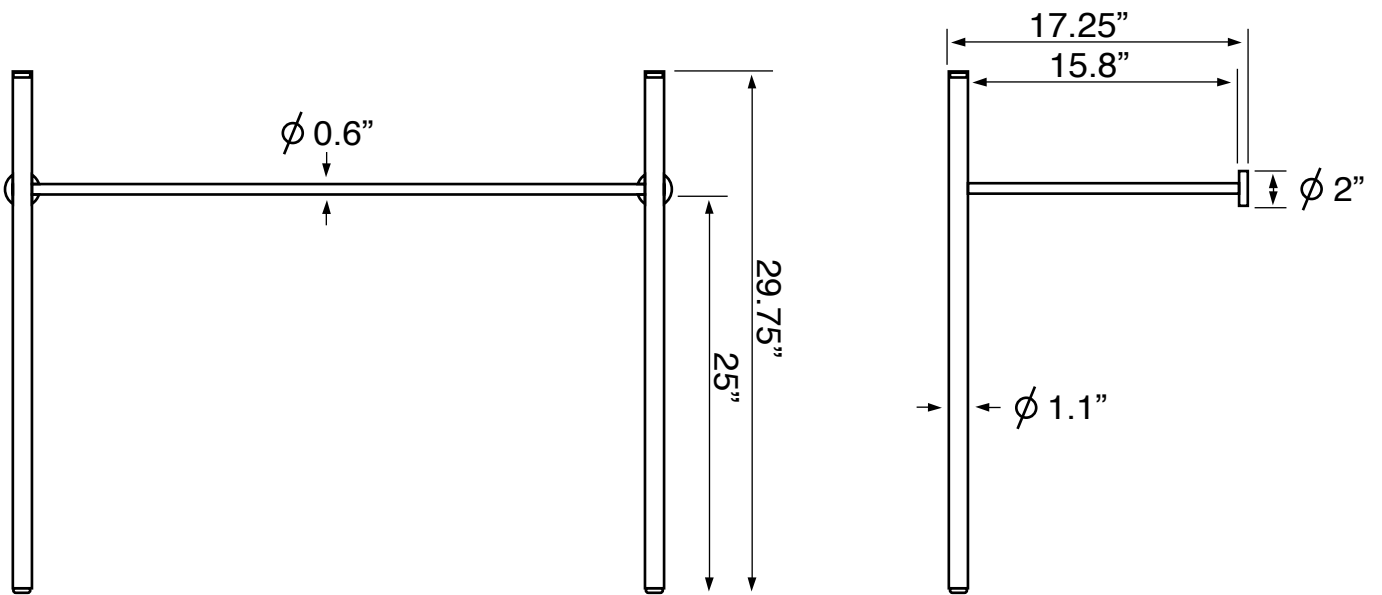

## Configurations

- Two Hole.
- No Hole.
- Six Hole (8-inch centers).

## Technical Information

Bowl type:	Single
Installation:	Console
Bowl dimensions:	Length: 39" Width: 12.8" Depth: 3.1"
Drain hole:	1.75"
Faucet hole:	1.38"
Hole configurations:	0, 2
Weight:	50 lbs