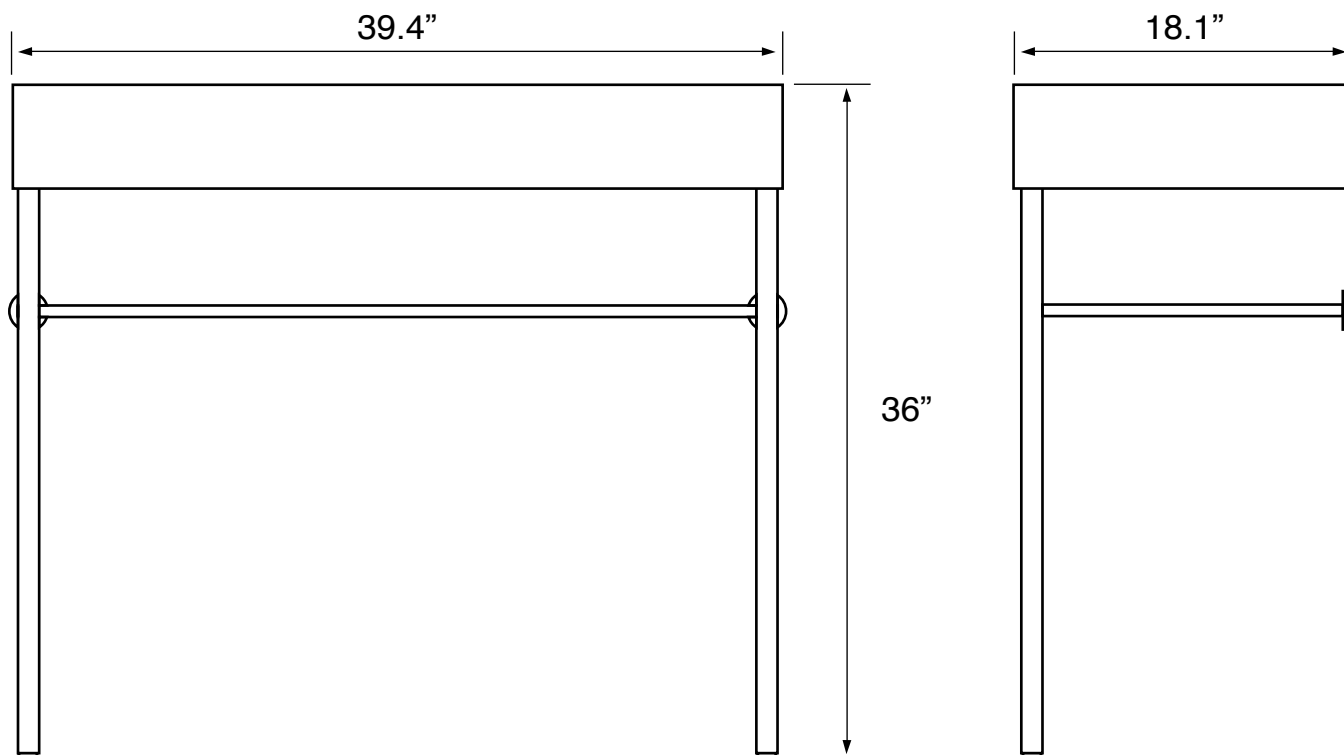

## Configurations

- Two Hole.
- No Hole.
- Six Hole (8-inch centers).

## Technical Information

Bowl type:	Single
Installation:	Console
Bowl dimensions:	Length: 39" Width: 12.8" Depth: 3.1"
Drain hole:	1.75"
Faucet hole:	1.38"
Hole configurations:	0, 2
Weight:	50 lbs