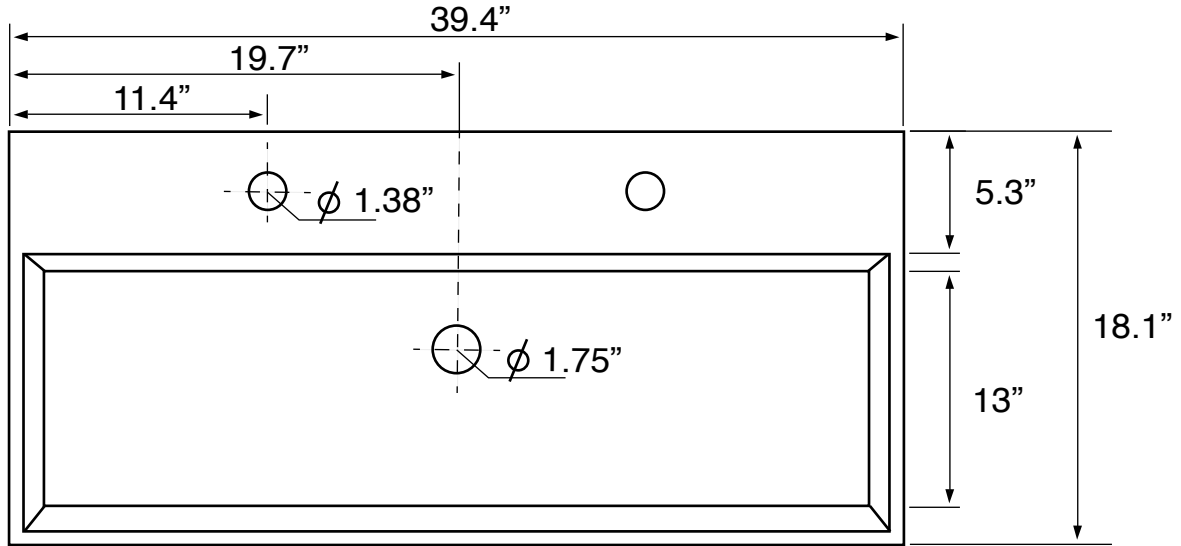

## Configurations

- Two Hole.
- No Hole.
- Six Hole (8-inch centers).

## Technical Information

Bowl type:	Single
Installation:	Console
Bowl dimensions:	Length: 39" Width: 12.8" Depth: 3.1"
Drain hole:	1.75"
Faucet hole:	1.38"
Hole configurations:	0, 2
Weight:	50 lbs