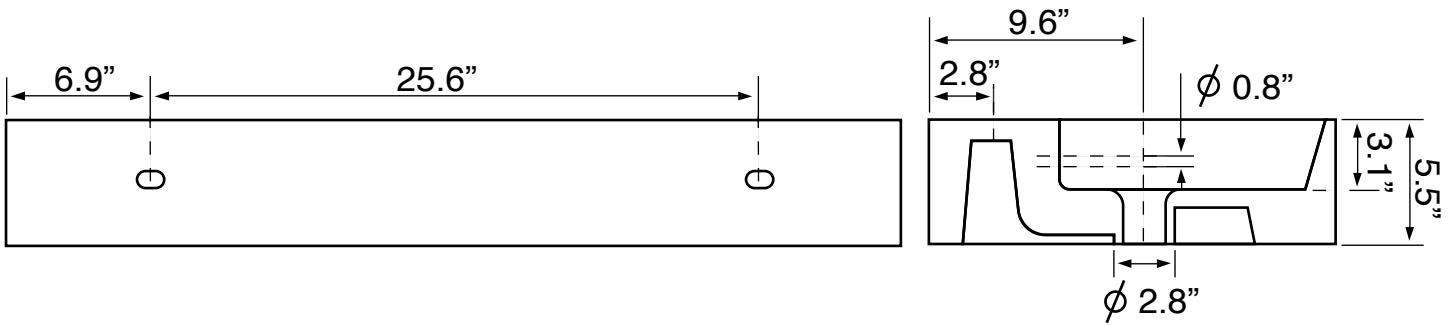

## Configurations

- Two Hole.
- No Hole.
- Six Hole (8-inch centers).

## Technical Information

Bowl type:	Single
Installation:	Console
Bowl dimensions:	Length: 39" Width: 12.8" Depth: 3.1"
Drain hole:	1.75"
Faucet hole:	1.38"
Hole configurations:	0, 2
Weight:	50 lbs