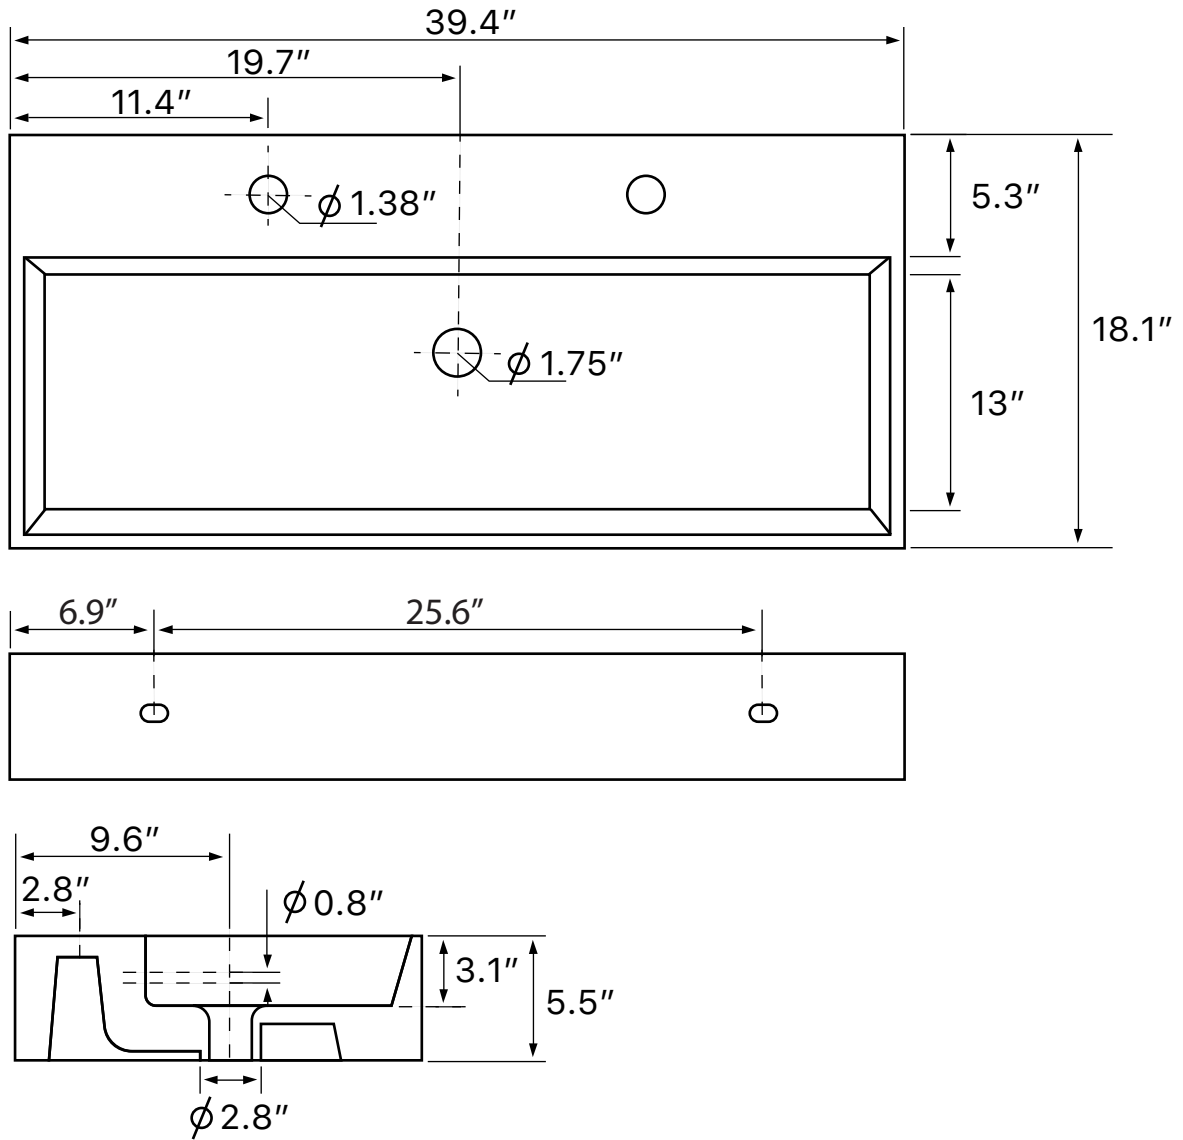

Features

- With overflow.
- Modern design.

Material

- White ceramic bathroom sink.

Installation

- Wall mount installation.
- Vessel / above-counter installation.

Configurations

- Two Hole.
- No Hole.

Technical Information

Bowl type:	Single
Installation:	Wall mounted Vessel
Bowl dimensions:	Length: 39" Width: 12.8" Depth: 3.1"
Drain hole:	1.75"
Faucet hole:	1.38"
Hole configurations:	0, 2
Weight:	45 lbs