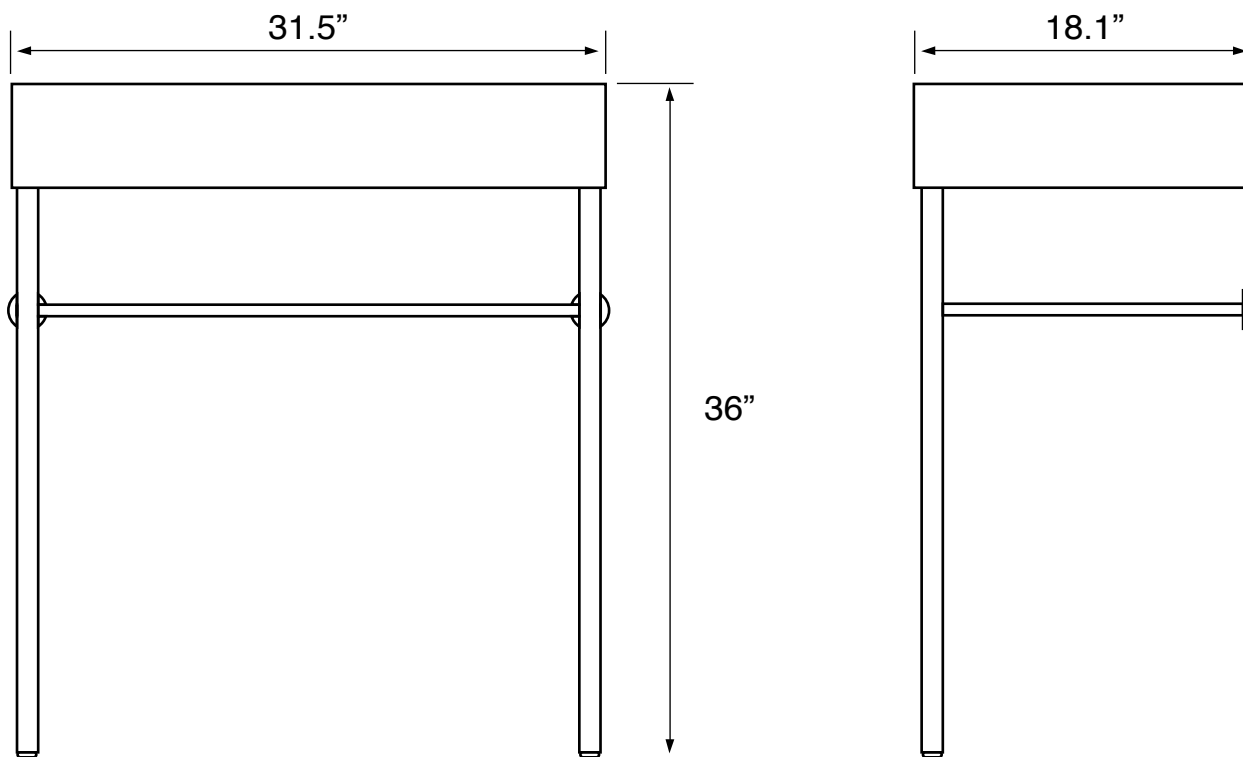

Features

- With overflow.
- Modern design.

Material

- White ceramic bathroom sink.
- Polished chrome brass console stand.

Installation

- Console installation.

Configurations

- Single Hole.
- Three Hole (8-inch centers).
- No Hole.

Technical Information

Bowl type:	Single
Installation:	Console
Bowl dimensions:	Length: 31"
	Width: 13"
	Depth: 3.1"
Drain hole:	1.75"
Faucet hole:	1.38"
Hole configurations:	0, 1, 3
Weight:	50 lbs

Notes