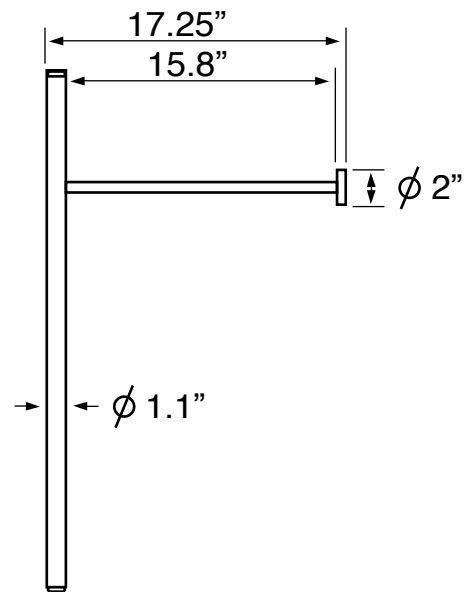

Features

- With overflow.
- Modern design.

Material

- White ceramic bathroom sink.
- Polished chrome brass console stand.

Installation

- Console installation.

Configurations

- Single Hole.
- Three Hole (8-inch centers).
- No Hole.

Technical Information

Bowl type:	Single
Installation:	Console
Bowl dimensions:	Length: 31"
	Width: 13"
	Depth: 3.1"
Drain hole:	1.75"
Faucet hole:	1.38"
Hole configurations:	0, 1, 3
Weight:	50 lbs

Notes