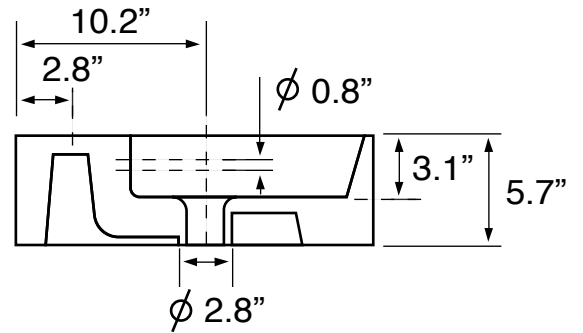

Features

- With overflow.
- Modern design.

Material

- White ceramic bathroom sink.
- Polished chrome brass console stand.

Installation

- Console installation.

Configurations

- Single Hole.
- Three Hole (8-inch centers).
- No Hole.

Technical Information

Bowl type:	Single
Installation:	Console
Bowl dimensions:	Length: 31"
	Width: 13"
	Depth: 3.1"
Drain hole:	1.75"
Faucet hole:	1.38"
Hole configurations:	0, 1, 3
Weight:	50 lbs

Notes