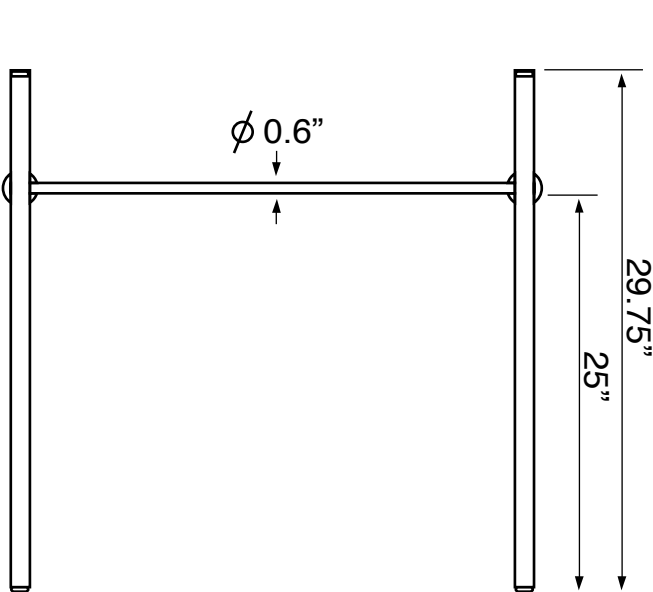

Features

- With overflow.
- Modern design.

Material

- White ceramic bathroom sink.
- Polished chrome brass console stand.

Installation

- Console installation.

Configurations

- Single Hole.
- Three Hole (8-inch centers).
- No Hole.

Technical Information

Bowl type:	Single
Installation:	Console
Bowl dimensions:	Length: 31"
	Width: 13"
	Depth: 3.1"
Drain hole:	1.75"
Faucet hole:	1.38"
Hole configurations:	0, 1, 3
Weight:	50 lbs

Notes