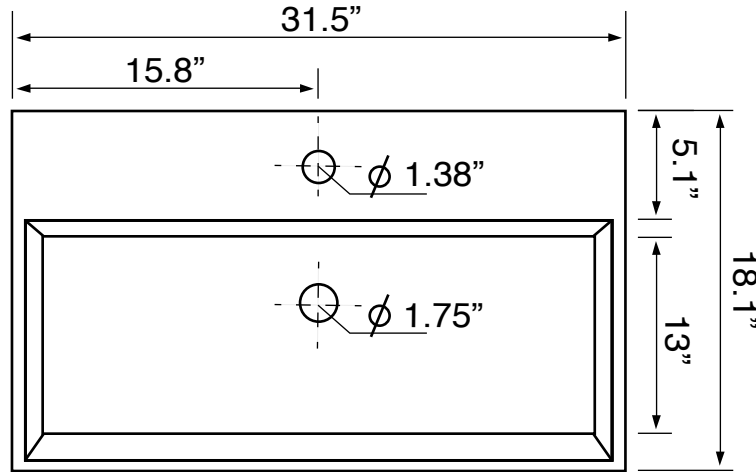

Features

- With overflow.
- Modern design.

Material

- White ceramic bathroom sink.
- Polished chrome brass console stand.

Installation

- Console installation.

Configurations

- Single Hole.
- Three Hole (8-inch centers).
- No Hole.

Technical Information

Bowl type:	Single
Installation:	Console
Bowl dimensions:	Length: 31"
	Width: 13"
	Depth: 3.1"
Drain hole:	1.75"
Faucet hole:	1.38"
Hole configurations:	0, 1, 3
Weight:	50 lbs

Notes