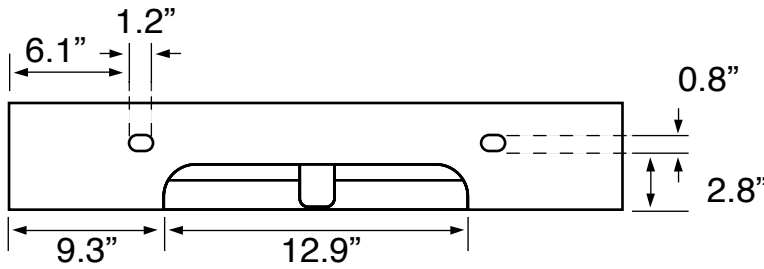

Features

- With overflow.
- Modern design.

Material

- White ceramic bathroom sink.
- Polished chrome brass console stand.

Installation

- Console installation.

Configurations

- Single Hole.
- Three Hole (8-inch centers).
- No Hole.

Technical Information

Bowl type:	Single
Installation:	Console
Bowl dimensions:	Length: 31"
	Width: 13"
	Depth: 3.1"
Drain hole:	1.75"
Faucet hole:	1.38"
Hole configurations:	0, 1, 3
Weight:	50 lbs

Notes