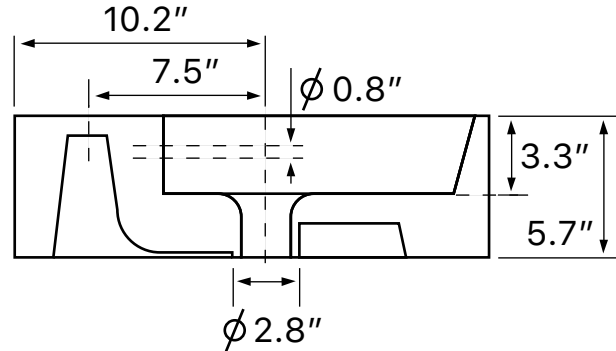

Features

- With overflow.
- Modern design.

Material

- White ceramic bathroom sink.

Installation

- Wall mount installation.
- Vessel / above-counter installation.

Configurations

- Single Hole.
- Three Hole (8-inch centers).
- No Hole.

Technical Information

Bowl type:	Single
Installation:	Wall mounted Vessel
Bowl dimensions:	Length: 23" Width: 13" Depth: 3.3"
Drain hole:	1.75"
Faucet hole:	1.38"
Hole configurations:	0, 1, 3
Weight:	33.07 lbs