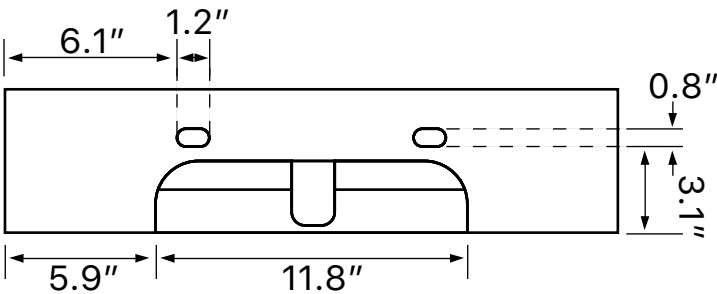

Features

- With overflow.
- Modern design.

Material

- White ceramic bathroom sink.

Installation

- Wall mount installation.
- Vessel / above-counter installation.

Configurations

- Single Hole.
- Three Hole (8-inch centers).
- No Hole.

Technical Information

Bowl type:	Single
Installation:	Wall mounted Vessel
Bowl dimensions:	Length: 23" Width: 13" Depth: 3.3"
Drain hole:	1.75"
Faucet hole:	1.38"
Hole configurations:	0, 1, 3
Weight:	33.07 lbs