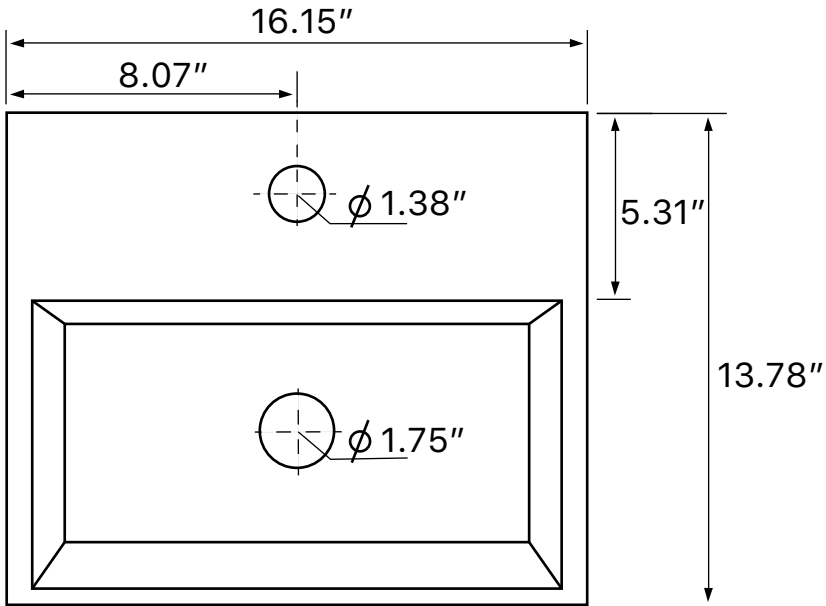

Features

- With overflow.
- Modern design.

Material

- White ceramic bathroom sink.

Installation

- Wall mount installation.
- Vessel / above-counter installation.

Configurations

- Single Hole.
- Three Hole (8-inch centers).
- No Hole.

Technical Information

Bowl type:	Single
Installation:	Wall mounted Vessel
Bowl dimensions:	Length: 15" Width: 7.75" Depth: 3.25"
Drain hole:	1.75"
Faucet hole:	1.38"
Hole configurations:	0, 1, 3
Weight:	22.1 lbs