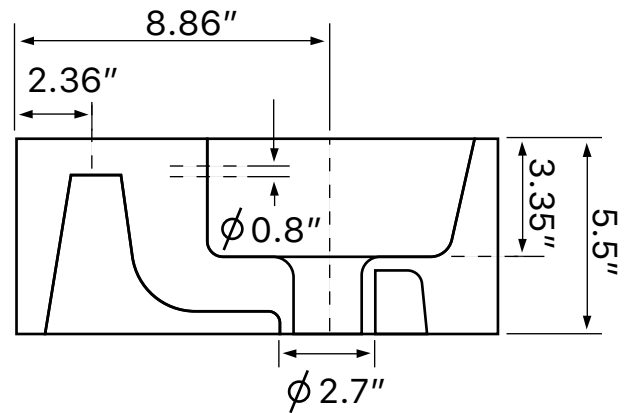

Features

- With overflow.
- Modern design.

Material

- White ceramic bathroom sink.

Installation

- Wall mount installation.
- Vessel / above-counter installation.

Configurations

- Single Hole.
- Three Hole (8-inch centers).
- No Hole.

Technical Information

Bowl type:	Single
Installation:	Wall mounted Vessel
Bowl dimensions:	Length: 15" Width: 7.75" Depth: 3.25"
Drain hole:	1.75"
Faucet hole:	1.38"
Hole configurations:	0, 1, 3
Weight:	22.1 lbs