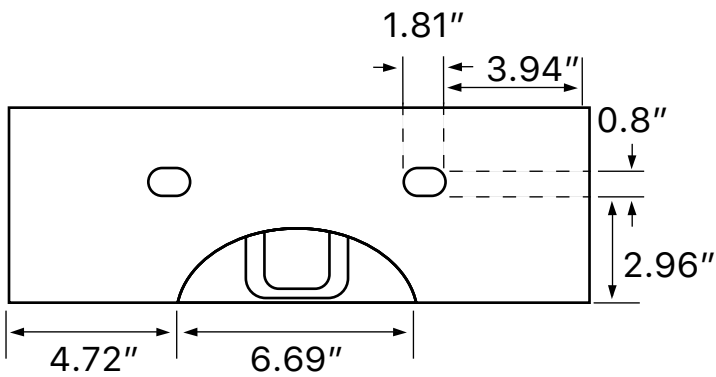

Features

- With overflow.
- Modern design.

Material

- White ceramic bathroom sink.

Installation

- Wall mount installation.
- Vessel / above-counter installation.

Configurations

- Single Hole.
- Three Hole (8-inch centers).
- No Hole.

Technical Information

Bowl type:	Single
Installation:	Wall mounted Vessel
Bowl dimensions:	Length: 15" Width: 7.75" Depth: 3.25"
Drain hole:	1.75"
Faucet hole:	1.38"
Hole configurations:	0, 1, 3
Weight:	22.1 lbs