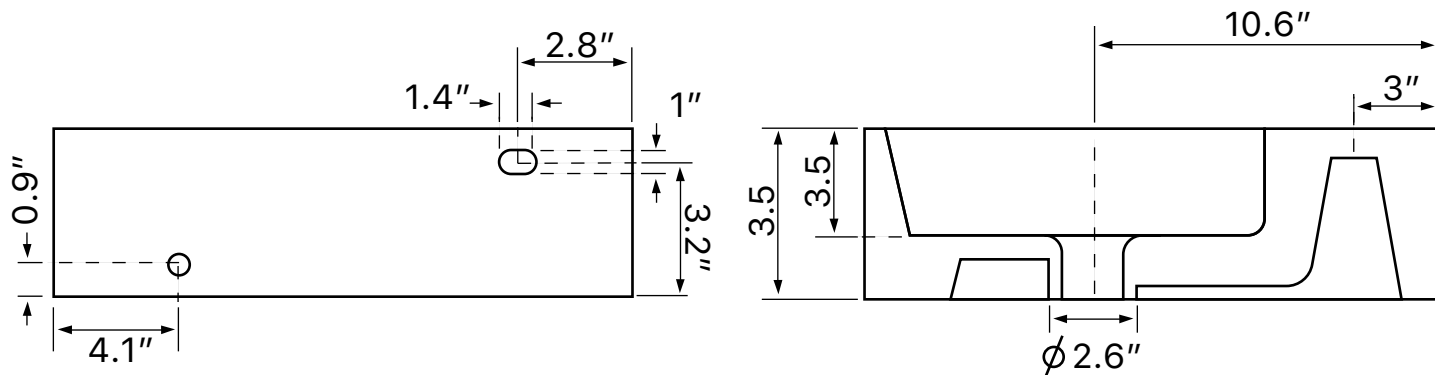

## Configurations

- Single Hole.

## Technical Information

Bowl type:	Single
Installation:	Wall mounted Vessel
Bowl dimensions:	Depth: 3.5"
Drain hole:	1.75"
Faucet hole:	1.38"
Hole configurations:	1
Weight:	23 lbs