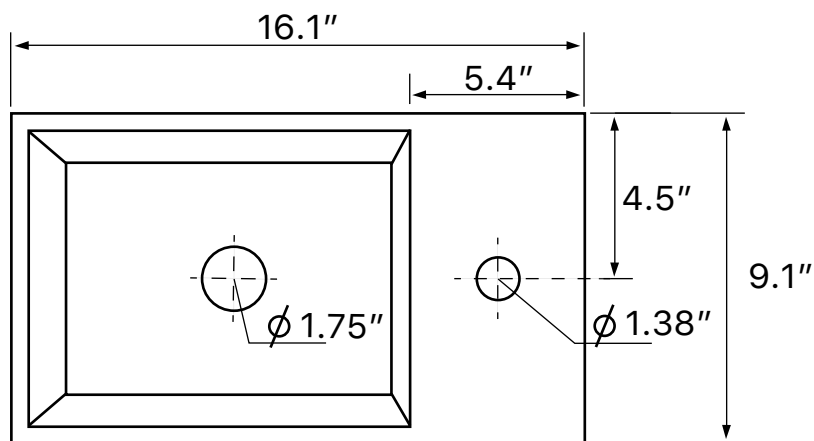

## Configurations

- Single Hole.

## Technical Information

Bowl type:	Single
Installation:	Wall mounted Vessel
Bowl dimensions:	Depth: 3.5"
Drain hole:	1.75"
Faucet hole:	1.38"
Hole configurations:	1
Weight:	23 lbs