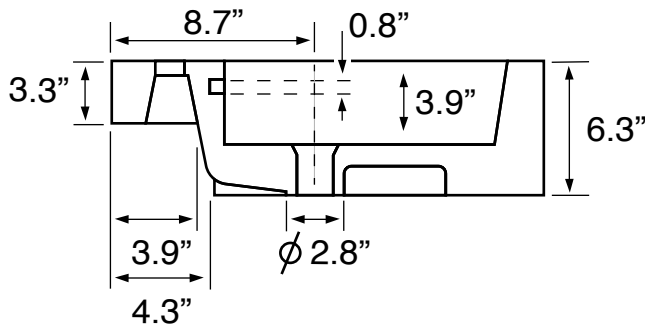

## Installation

- Semi-recessed installation.

## Configurations

- Single Hole.
- Three Hole (8-inch centers).
- No Hole.

### Technical Information

Bowl type:	Single
Installation:	Semi-recessed
Bowl dimensions:	Depth: 3.9" Length: 16.5"
Drain hole:	1.75"
Faucet hole:	1.38"
Hole configurations:	0, 1, 3
Weight:	37.44 lbs