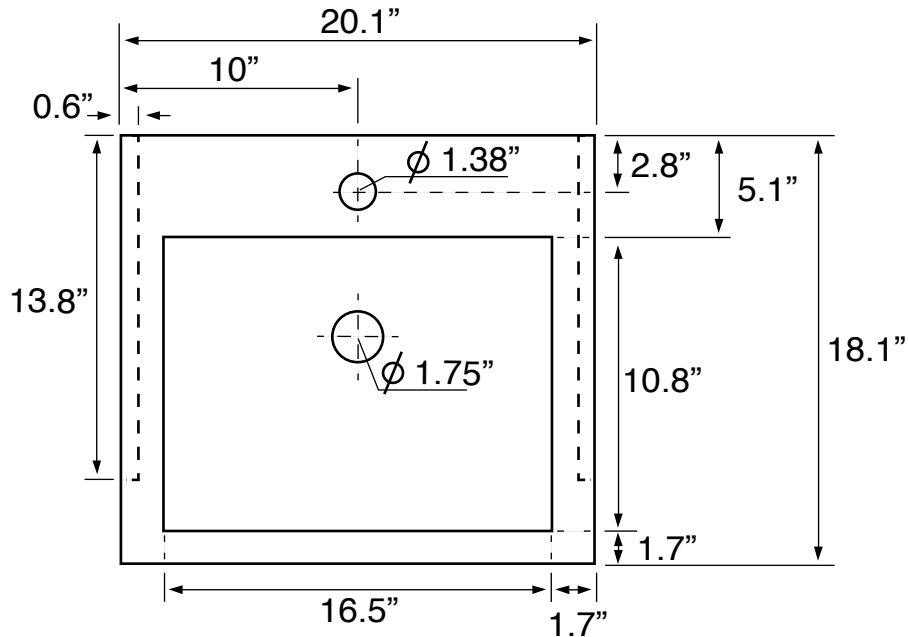

## Installation

- Semi-recessed installation.

## Configurations

- Single Hole.
- Three Hole (8-inch centers).
- No Hole.

### Technical Information

Bowl type:	Single
Installation:	Semi-recessed
Bowl dimensions:	Depth: 3.9" Length: 16.5"
Drain hole:	1.75"
Faucet hole:	1.38"
Hole configurations:	0, 1, 3
Weight:	37.44 lbs