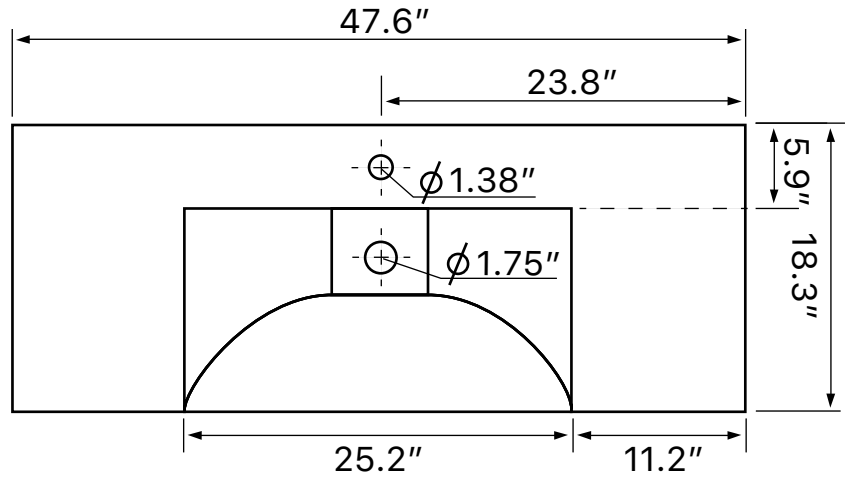

## Configurations

- Single Hole.
- Three Hole (8-inch centers).
- No Hole.

## Technical Information

Bowl type:	Single
Installation:	Wall mounted Drop In
Bowl dimensions:	Length: 25.2" Width: 12.4" Depth: 5"
Drain hole:	1.75"
Faucet hole:	1.38"
Hole configurations:	0, 1, 3
Weight:	50 lbs