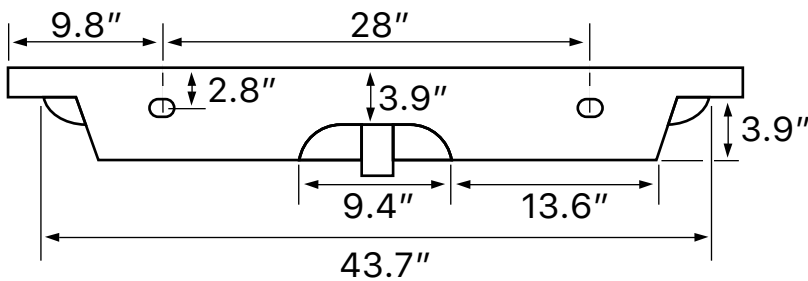

## Configurations

- Single Hole.
- Three Hole (8-inch centers).
- No Hole.

## Technical Information

Bowl type:	Single
Installation:	Wall mounted Drop In
Bowl dimensions:	Length: 25.2" Width: 12.4" Depth: 5"
Drain hole:	1.75"
Faucet hole:	1.38"
Hole configurations:	0, 1, 3
Weight:	50 lbs