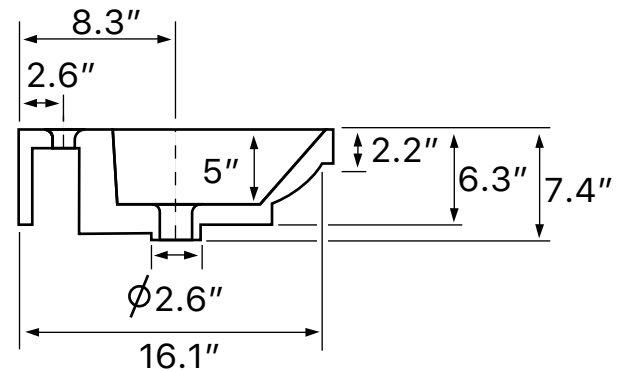

## Configurations

- Single Hole.
- Three Hole (8-inch centers).
- No Hole.

## Technical Information

Bowl type:	Single
Installation:	Wall mounted Drop In
Bowl dimensions:	Length: 25.2" Width: 12.4" Depth: 5"
Drain hole:	1.75"
Faucet hole:	1.38"
Hole configurations:	0, 1, 3
Weight:	50 lbs