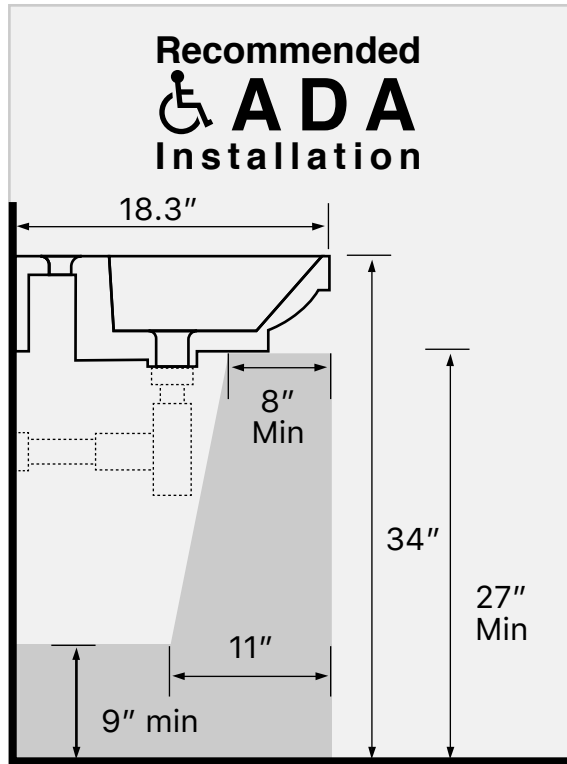

## Installation

- Wall mount installation.
- Drop in installation.

## Configurations

- Single Hole.
- Three Hole (8-inch centers).
- No Hole.

## Technical Information

Bowl type:	Single
Installation:	Wall mounted Drop In
Bowl dimensions:	Length: 25.2" Width: 12.4" Depth: 5"
Drain hole:	1.75"
Faucet hole:	1.38"
Hole configurations:	0, 1, 3
Weight:	50 lbs