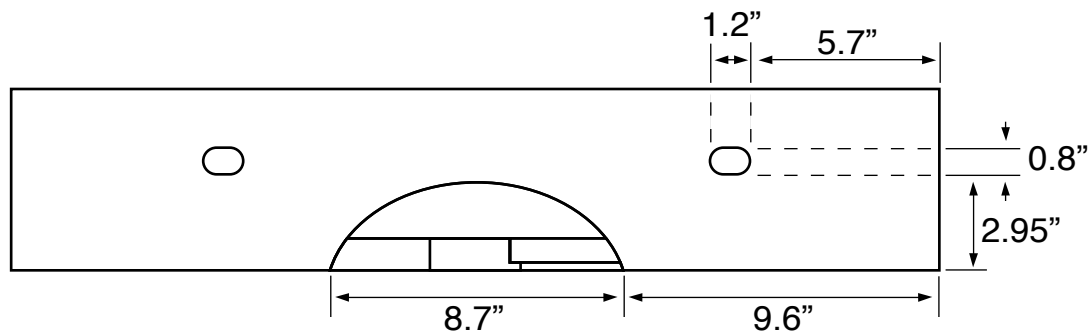

## Material

- White ceramic bathroom sink.

## Technical Information

Bowl type:	Single
Installation:	Wall mounted Vessel
Drain hole:	1.75"
Weight:	35.3 lbs