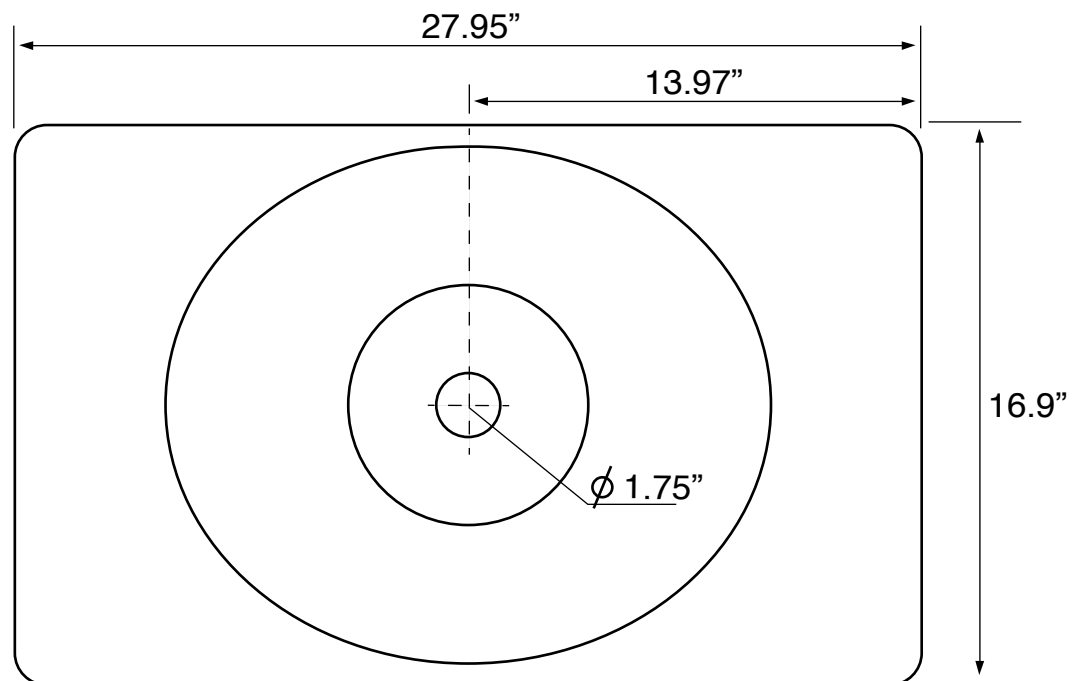

## Material

- White ceramic bathroom sink.

## Technical Information

Bowl type:	Single
Installation:	Wall mounted Vessel
Drain hole:	1.75"
Weight:	35.3 lbs