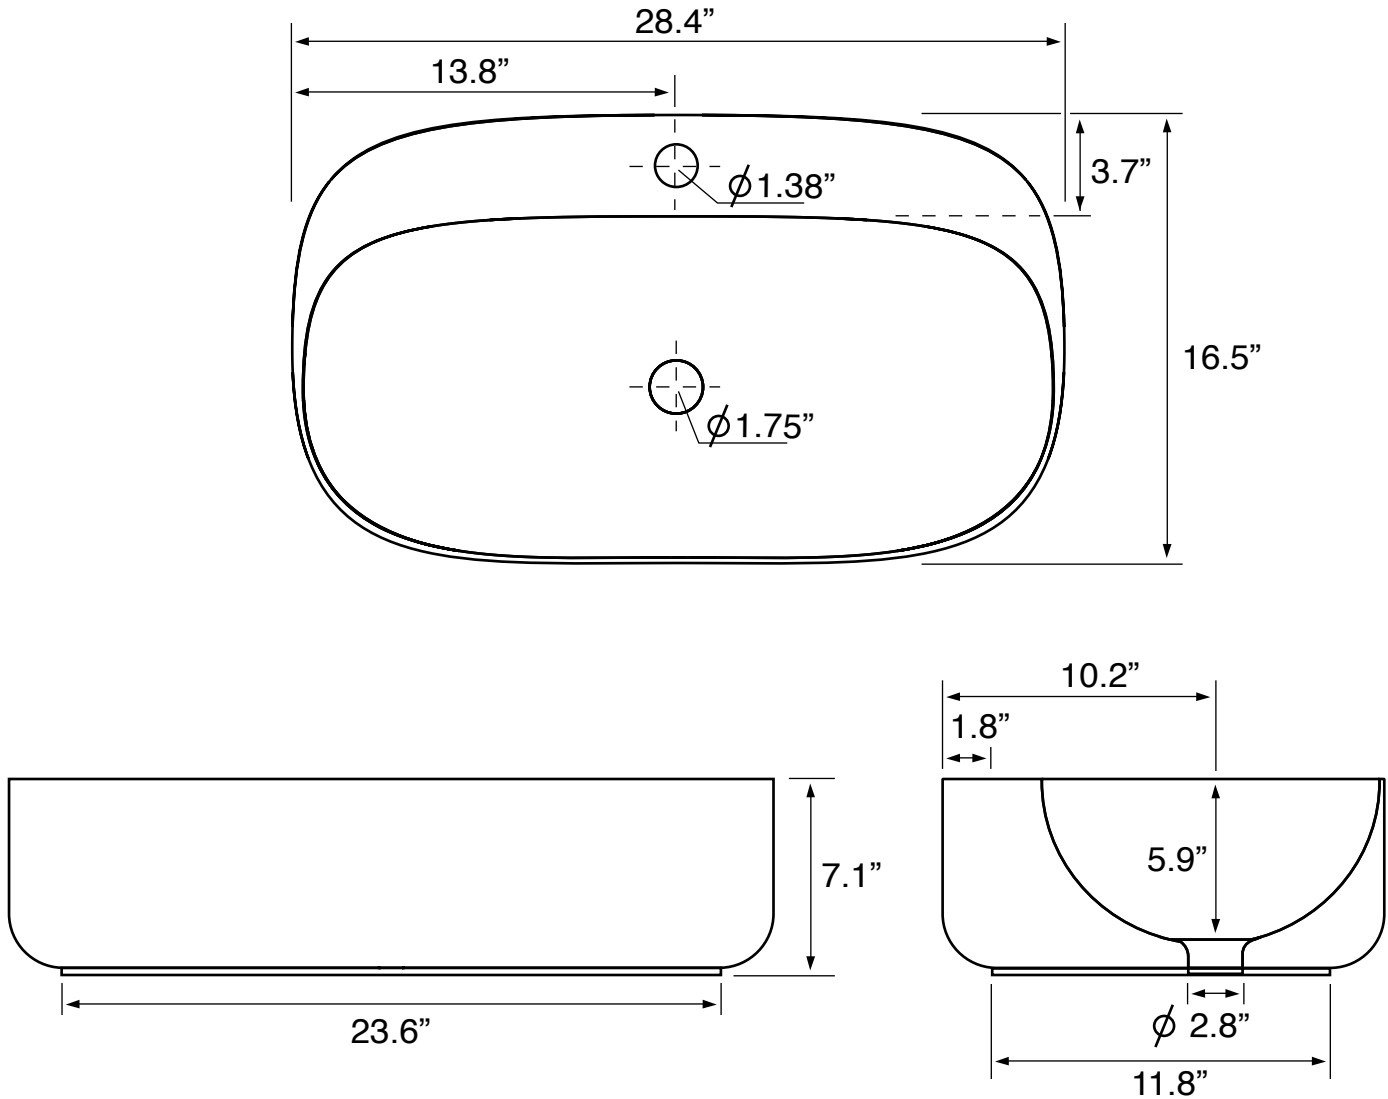

## Material

- White ceramic bathroom sink.

## Installation

- Vessel / above-counter installation.

## Configurations

- Single Hole.

## Technical Information

Bowl type:	Single
Installation:	Vessel
Bowl dimensions:	Depth: 5.9" Width: 12.8" Length: 27.6"
Drain hole:	1.75"
Faucet hole:	1.38"
Hole configurations:	1
Weight:	37.5 lbs