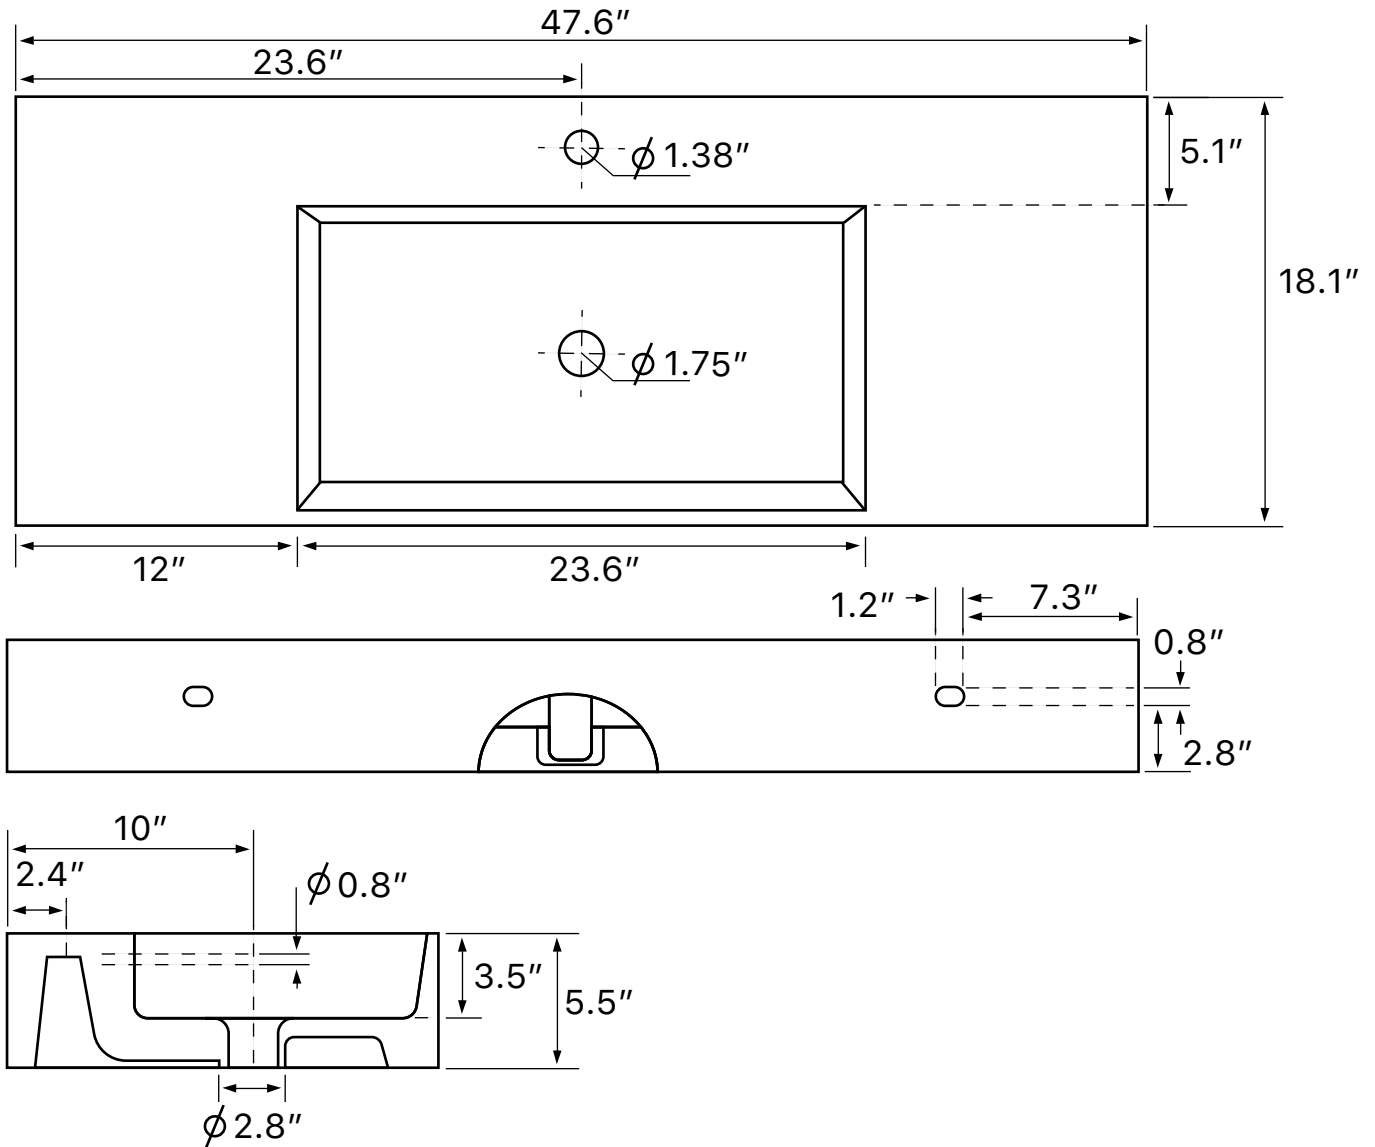

Features

- With overflow.
- Modern design.

Material

- White ceramic bathroom sink.

Installation

- Wall mount installation.
- Vessel / above-counter installation.

Configurations

- Single Hole.
- Three Hole (8-inch centers).
- No Hole.

Technical Information

Bowl type:	Single
Installation:	Wall mounted Vessel
Bowl dimensions:	Length: 23.6" Width: 13" Depth: 3.5"
Drain hole:	1.75"
Faucet hole:	1.38"
Hole configurations:	0, 1, 3
Weight:	55 lbs