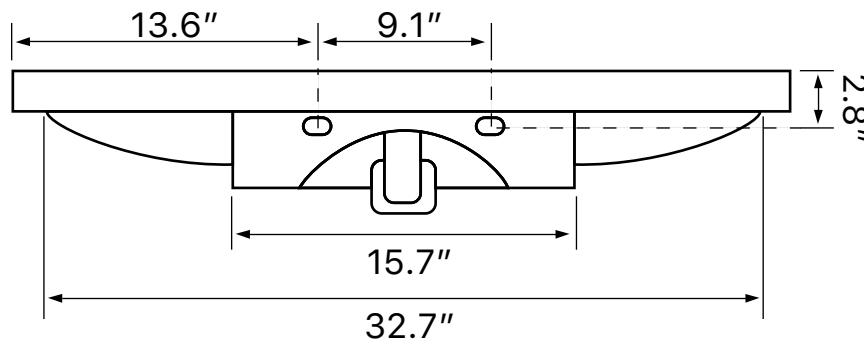

Features

- With overflow.
- Modern design.

Material

- White ceramic bathroom sink.

Installation

- Wall mount installation.
- Drop in installation.

Configurations

- Single Hole.
- Three Hole (8-inch centers).
- No Hole.

Technical Information

Bowl type:	Single
Installation:	Wall mounted Drop In
Bowl dimensions:	Length: 26" Width: 13.1" Depth: 4.3"
Drain hole:	1.75"
Faucet hole:	1.38"
Hole configurations:	0, 1, 3
Weight:	50 lbs