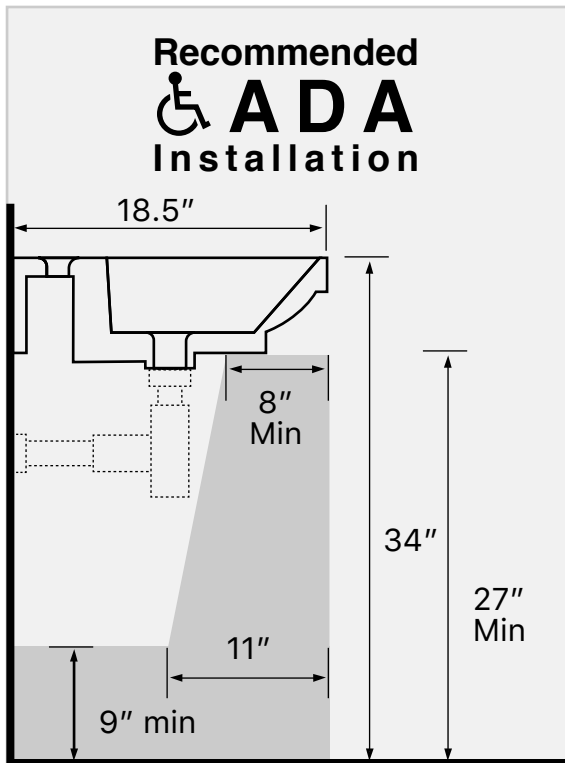

Features

- With overflow.
- Modern design.

Material

- White ceramic bathroom sink.

Installation

- Wall mount installation.
- Drop in installation.

Configurations

- Single Hole.
- Three Hole (8-inch centers).
- No Hole.

Technical Information

Bowl type:	Single
Installation:	Wall mounted Drop In
Bowl dimensions:	Length: 26" Width: 13.1" Depth: 4.3"
Drain hole:	1.75"
Faucet hole:	1.38"
Hole configurations:	0, 1, 3
Weight:	50 lbs