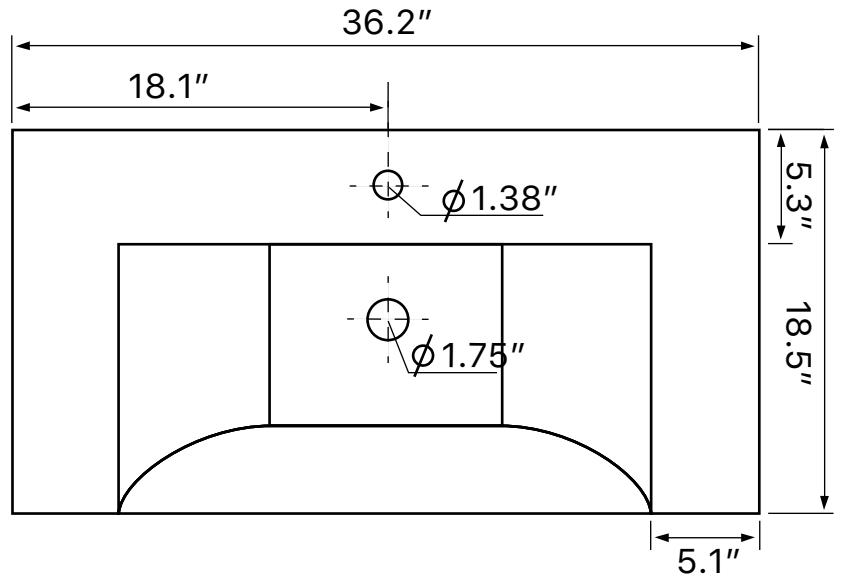

Features

- With overflow.
- Modern design.

Material

- White ceramic bathroom sink.

Installation

- Wall mount installation.
- Drop in installation.

Configurations

- Single Hole.
- Three Hole (8-inch centers).
- No Hole.

Technical Information

Bowl type:	Single
Installation:	Wall mounted Drop In
Bowl dimensions:	Length: 26" Width: 13.1" Depth: 4.3"
Drain hole:	1.75"
Faucet hole:	1.38"
Hole configurations:	0, 1, 3
Weight:	50 lbs