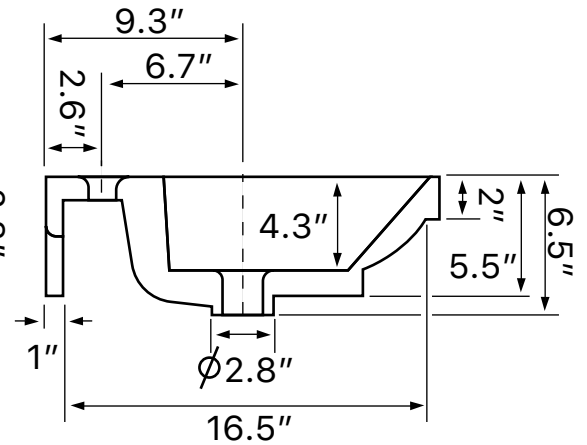

Features

- With overflow.
- Modern design.

Material

- White ceramic bathroom sink.

Installation

- Wall mount installation.
- Drop in installation.

Configurations

- Single Hole.
- Three Hole (8-inch centers).
- No Hole.

Technical Information

Bowl type:	Single
Installation:	Wall mounted Drop In
Bowl dimensions:	Length: 26" Width: 13.1" Depth: 4.3"
Drain hole:	1.75"
Faucet hole:	1.38"
Hole configurations:	0, 1, 3
Weight:	50 lbs