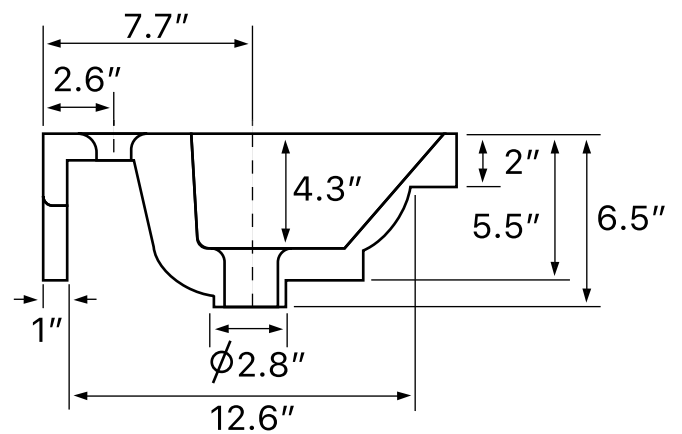

Features

- With overflow.
- Modern design.

Material

- White ceramic bathroom sink.

Installation

- Wall mount installation.
- Drop in installation.

Configurations

- Single Hole.
- Three Hole (8-inch centers).
- No Hole.

See website for warranty information details.

Technical Information

Bowl type:	Single
Installation:	Wall mounted Drop In
Bowl dimensions:	Length: 23" Width: 10" Depth: 4.3"
Drain hole:	1.75"
Faucet hole:	1.38"
Hole configurations:	0, 1, 3
Weight:	36 lbs