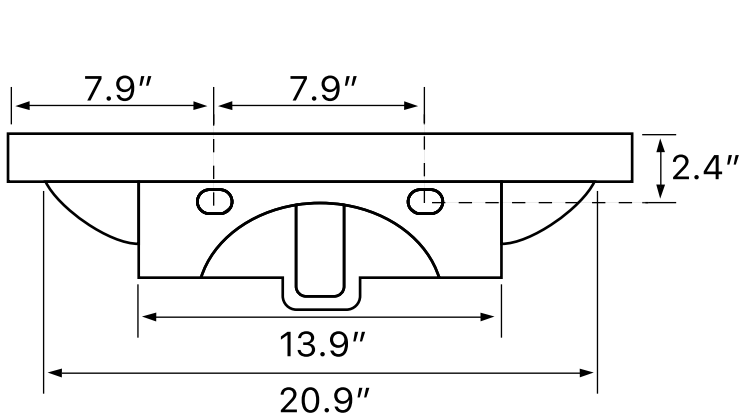

Features

- With overflow.
- Modern design.

Material

- White ceramic bathroom sink.

Installation

- Wall mount installation.
- Drop in installation.

Configurations

- Single Hole.
- Three Hole (8-inch centers).
- No Hole.

See website for warranty information details.

Technical Information

Bowl type:	Single
Installation:	Wall mounted Drop In
Bowl dimensions:	Length: 23" Width: 10" Depth: 4.3"
Drain hole:	1.75"
Faucet hole:	1.38"
Hole configurations:	0, 1, 3
Weight:	36 lbs