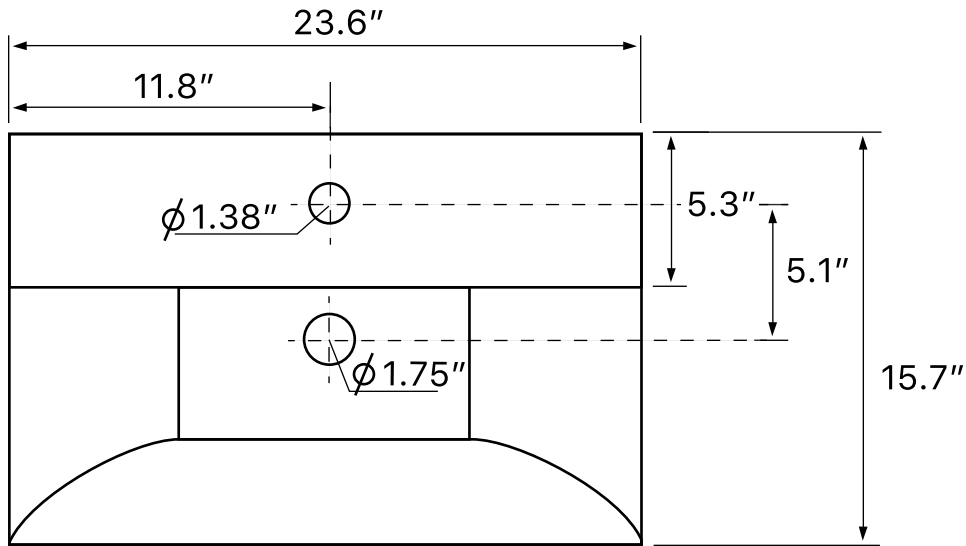

Features

- With overflow.
- Modern design.

Material

- White ceramic bathroom sink.

Installation

- Wall mount installation.
- Drop in installation.

Configurations

- Single Hole.
- Three Hole (8-inch centers).
- No Hole.

See website for warranty information details.

Technical Information

Bowl type:	Single
Installation:	Wall mounted Drop In
Bowl dimensions:	Length: 23" Width: 10" Depth: 4.3"
Drain hole:	1.75"
Faucet hole:	1.38"
Hole configurations:	0, 1, 3
Weight:	36 lbs