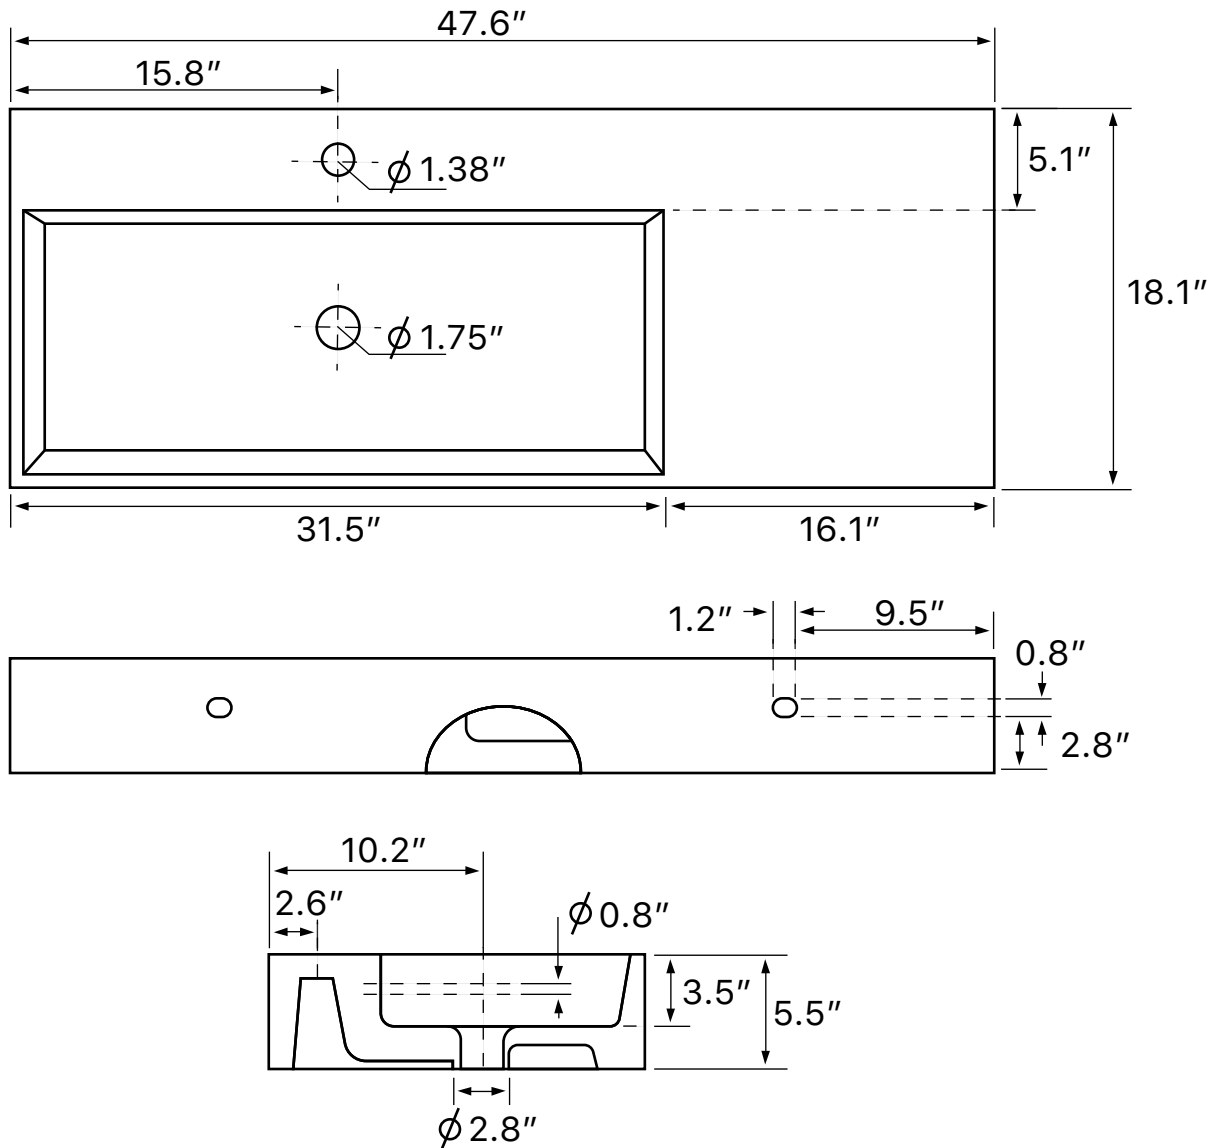

Features

- With overflow.
- Modern design.

Material

- White ceramic bathroom sink.

Installation

- Wall mount installation.
- Vessel / above-counter installation.

Configurations

- Single Hole.
- Three Hole (8-inch centers).
- No Hole.

Technical Information

Bowl type:	Single
Installation:	Wall mounted Vessel
Bowl dimensions:	Length: 31.5" Width: 13" Depth: 3.5"
Drain hole:	1.75"
Faucet hole:	1.38"
Hole configurations:	0, 1, 3
Weight:	55 lbs