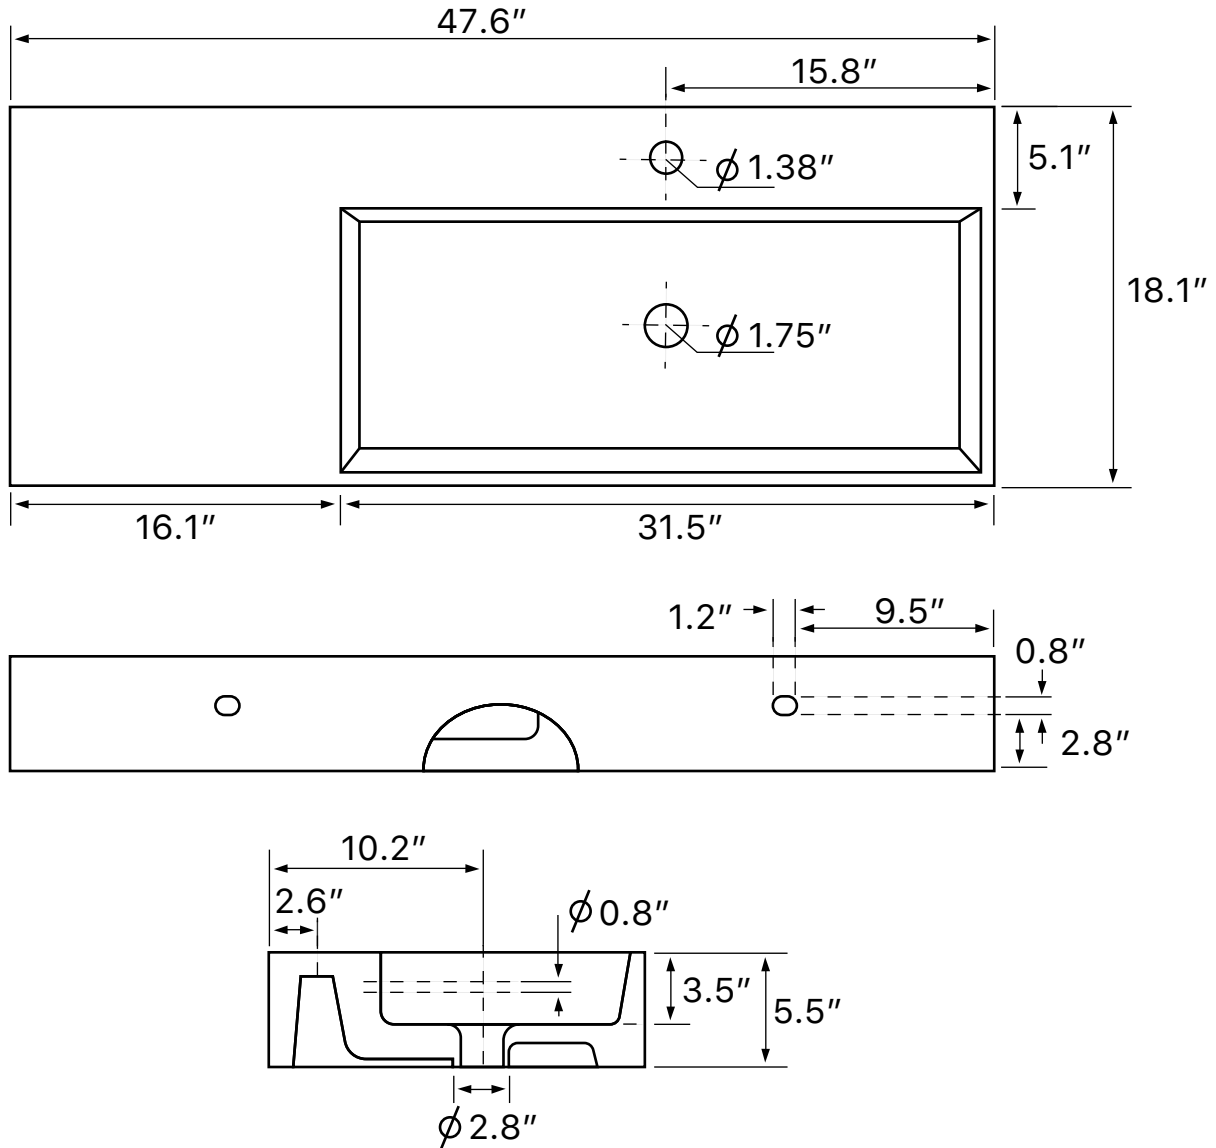

Features

- With overflow.
- Modern design.

Material

- White ceramic bathroom sink.

Installation

- Wall mount installation.
- Vessel / above-counter installation.

Configurations

- Single Hole.
- Three Hole (8-inch centers).
- No Hole.

Technical Information

Bowl type:	Single
Installation:	Wall mounted Vessel
Bowl dimensions:	Length: 31.5" Width: 13" Depth: 3.5"
Drain hole:	1.75"
Faucet hole:	1.38"
Hole configurations:	0, 1, 3
Weight:	55 lbs