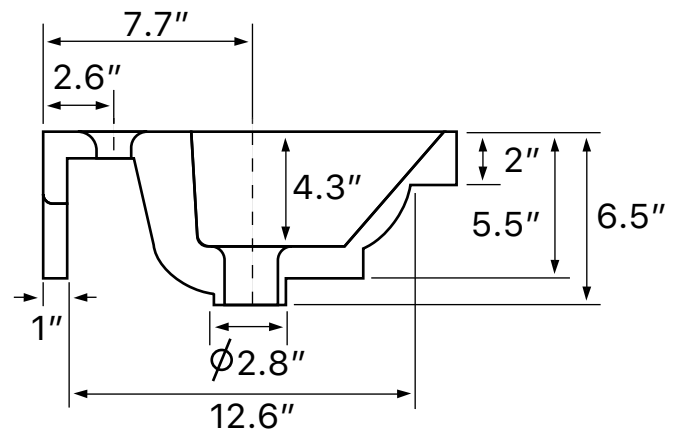

Features

- With overflow.
- Modern design.

Material

- White ceramic bathroom sink.

Installation

- Wall mount installation.
- Drop in installation.

Configurations

- Single Hole.
- Three Hole (8-inch centers).
- No Hole.

Technical Information

Bowl type:	Single
Installation:	Wall mounted Drop In
Bowl dimensions:	Length: 23" Width: 10" Depth: 4.3"
Drain hole:	1.75"
Faucet hole:	1.38"
Hole configurations:	0, 1, 3
Weight:	36 lbs