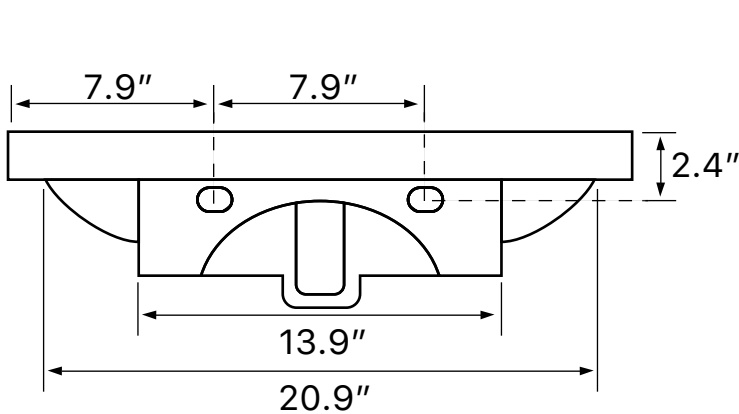

Features

- With overflow.
- Modern design.

Material

- White ceramic bathroom sink.

Installation

- Wall mount installation.
- Drop in installation.

Configurations

- Single Hole.
- Three Hole (8-inch centers).
- No Hole.

Technical Information

Bowl type:	Single
Installation:	Wall mounted Drop In
Bowl dimensions:	Length: 23" Width: 10" Depth: 4.3"
Drain hole:	1.75"
Faucet hole:	1.38"
Hole configurations:	0, 1, 3
Weight:	36 lbs