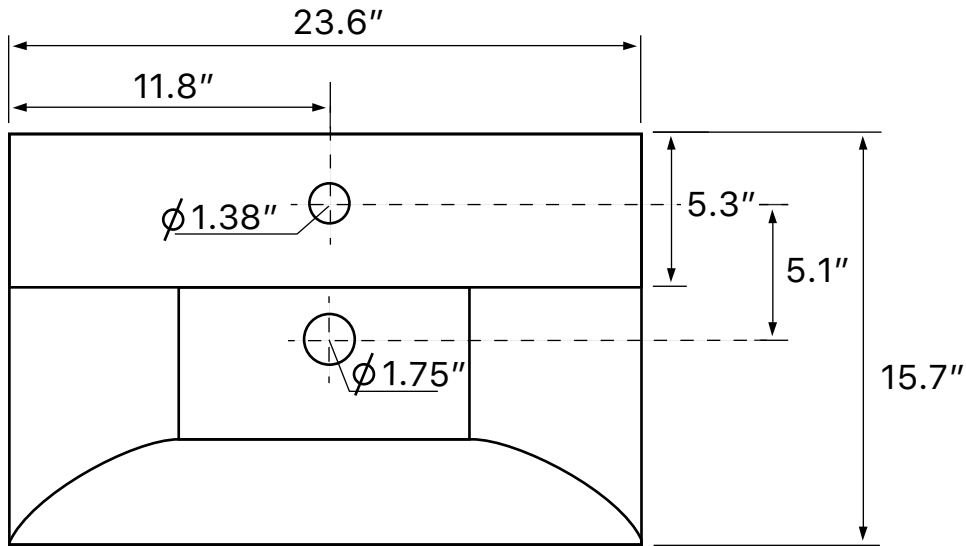

Features

- With overflow.
- Modern design.

Material

- White ceramic bathroom sink.

Installation

- Wall mount installation.
- Drop in installation.

Configurations

- Single Hole.
- Three Hole (8-inch centers).
- No Hole.

Technical Information

Bowl type:	Single
Installation:	Wall mounted Drop In
Bowl dimensions:	Length: 23" Width: 10" Depth: 4.3"
Drain hole:	1.75"
Faucet hole:	1.38"
Hole configurations:	0, 1, 3
Weight:	36 lbs