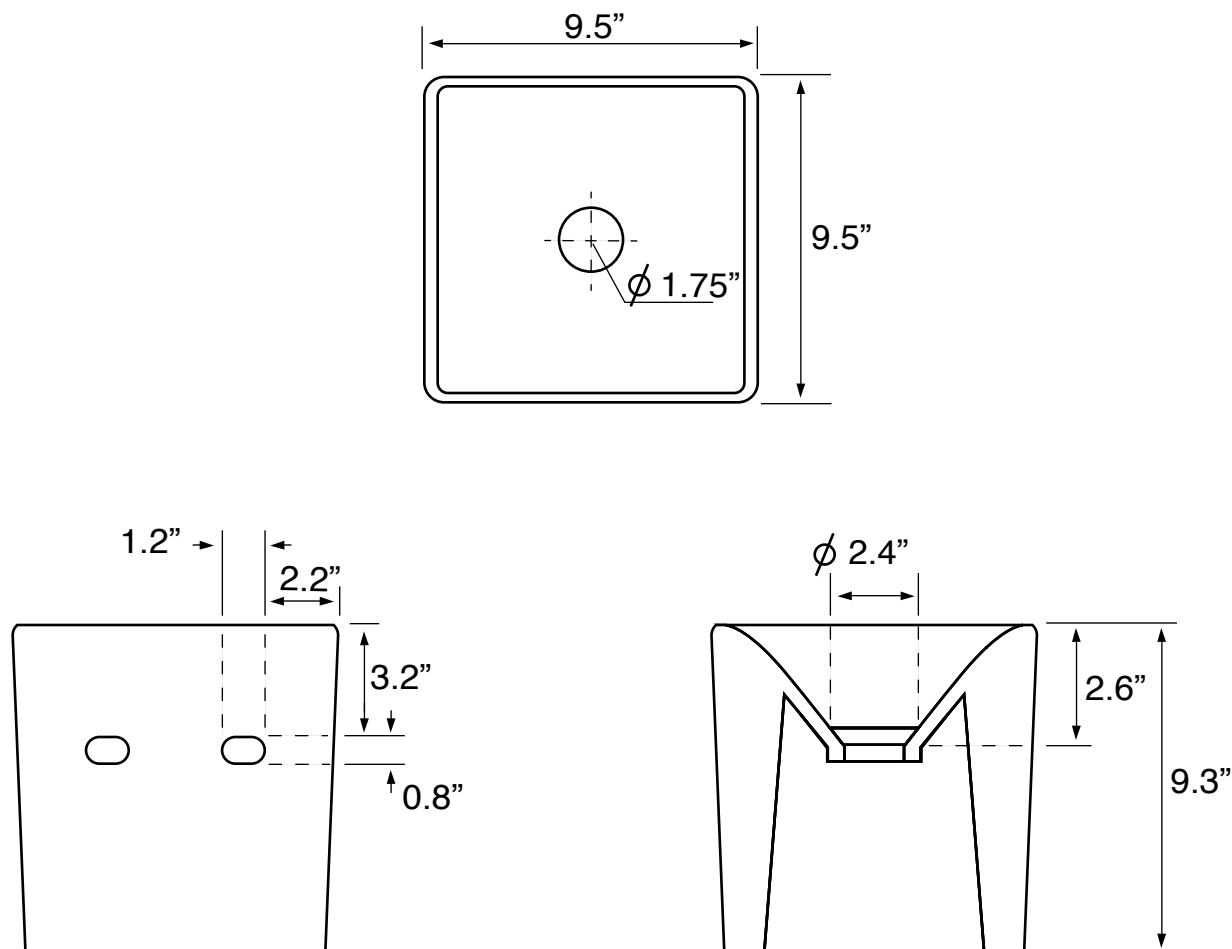

Features

- Without overflow.
- Modern design.

Material

- White ceramic bathroom sink.

Installation

- Wall mount installation.
- Vessel / above-counter installation

Nameek's One-Year Limited Warranty

See website for warranty information details.

Technical Information

Bowl type:	Single
Installation:	Wall mounted Vessel
Bowl dimensions:	Depth: 2.6"
Drain hole:	1.75"
Weight:	17.7 lbs

Notes

Install this product according to the installation instructions.