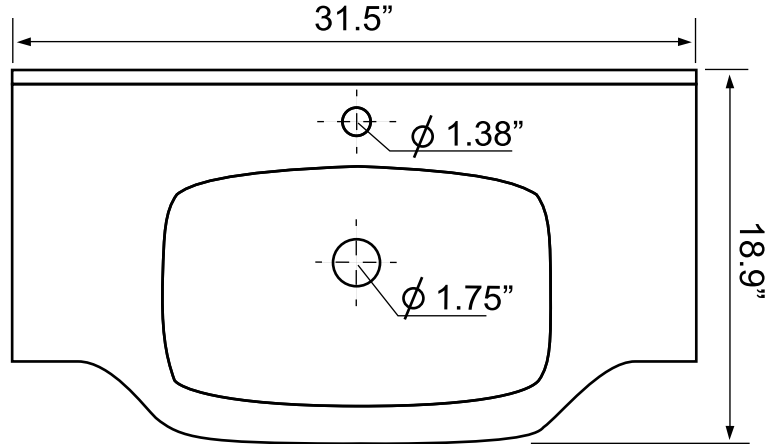

Features

- With overflow.
- Traditional design.

Material

- White ceramic bathroom sink.

Installation

- Wall mount installation.
- Drop in installation.

Configurations

- Single Hole.
- Three Hole (8-inch centers).

See website for warranty information details.

Technical Information

Bowl type:	Single
Installation:	Wall mounted Drop In
Bowl dimensions:	Depth: 4.25" Width: 12" Length: 17"
Drain hole:	1.75"
Faucet hole:	1.38"
Hole configurations:	1, 3
Weight:	38.5 lbs