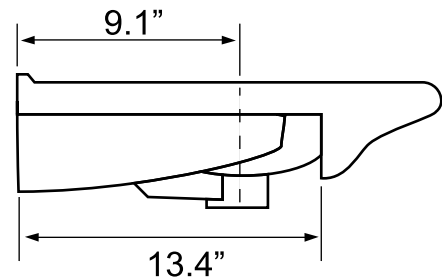

Features

- With overflow.
- Traditional design.

Material

- White ceramic bathroom sink.

Installation

- Wall mount installation.
- Drop in installation.

Configurations

- Single Hole.
- Three Hole (8-inch centers).

See website for warranty information details.

Technical Information

Bowl type:	Single
Installation:	Wall mounted Drop In
Bowl dimensions:	Depth: 4.25" Width: 12" Length: 17"
Drain hole:	1.75"
Faucet hole:	1.38"
Hole configurations:	1, 3
Weight:	38.5 lbs