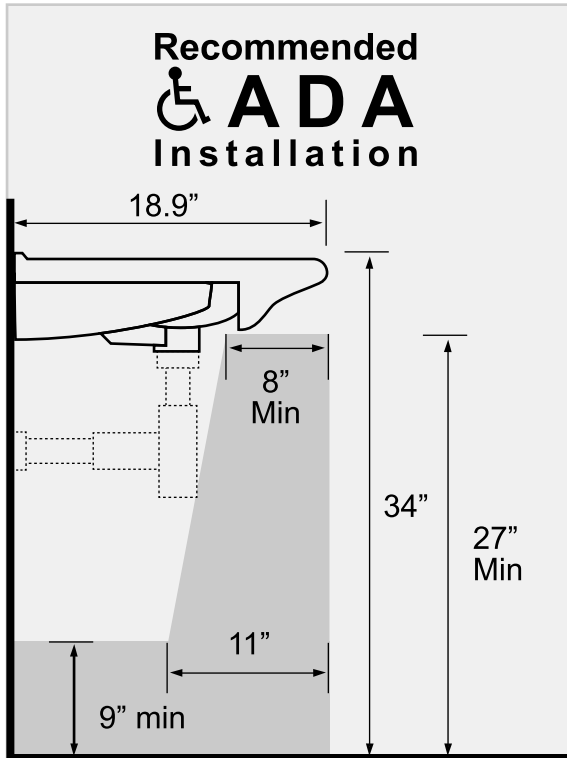

Features

- With overflow.
- Traditional design.

Material

- White ceramic bathroom sink.

Installation

- Wall mount installation.
- Drop in installation.

Configurations

- Single Hole.
- Three Hole (8-inch centers).

See website for warranty information details.

Technical Information

Bowl type:	Single
Installation:	Wall mounted Drop In
Bowl dimensions:	Depth: 4.25" Width: 12" Length: 17"
Drain hole:	1.75"
Faucet hole:	1.38"
Hole configurations:	1, 3
Weight:	38.5 lbs