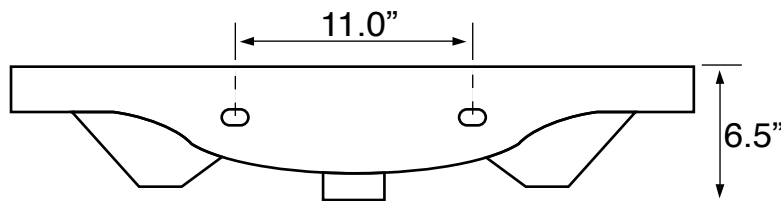

Features

- With overflow.
- Traditional design.

Material

- White ceramic bathroom sink.

Installation

- Wall mount installation.
- Drop in installation.

Configurations

- Single Hole.
- Three Hole (8-inch centers).

Nameek's One-Year Limited Warranty

See website for warranty information details.

Technical Information

Bowl type:	Single
Installation:	Wall mounted Drop In
Bowl dimensions:	Depth: 4.25" Width: 12" Length: 17"
Drain hole:	1.75"
Faucet hole:	1.38"
Hole configurations:	1, 3
Weight:	38.5 lbs