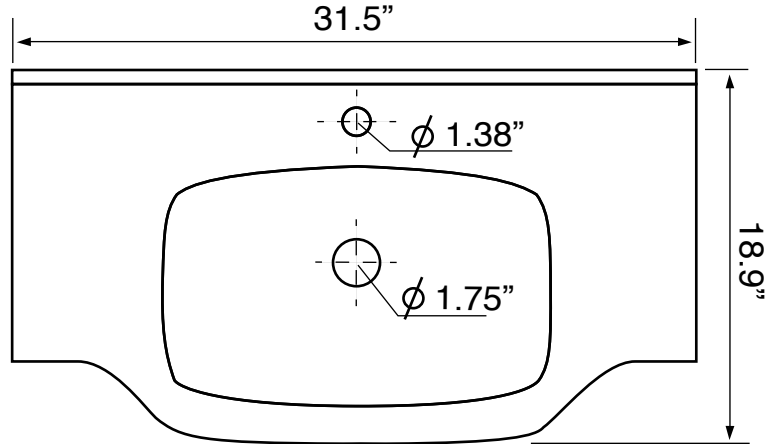

Features

- With overflow.
- Traditional design.

Material

- White ceramic bathroom sink.

Installation

- Wall mount installation.
- Drop in installation.

Configurations

- Single Hole.
- Three Hole (8-inch centers).

Nameek's One-Year Limited Warranty

See website for warranty information details.

Technical Information

Bowl type:	Single
Installation:	Wall mounted Drop In
Bowl dimensions:	Depth: 4.25" Width: 12" Length: 17"
Drain hole:	1.75"
Faucet hole:	1.38"
Hole configurations:	1, 3
Weight:	38.5 lbs