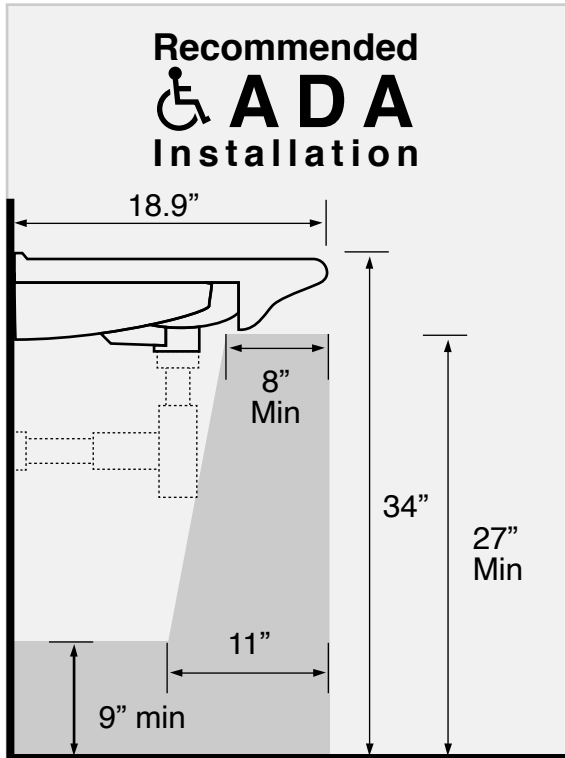

Features

- With overflow.
- Traditional design.

Material

- White ceramic bathroom sink.

Installation

- Wall mount installation.
- Drop in installation.

Configurations

- Single Hole.
- Three Hole (8-inch centers).

Nameek's One-Year Limited Warranty

See website for warranty information details.

Technical Information

Bowl type:	Single
Installation:	Wall mounted Drop In
Bowl dimensions:	Depth: 4.25" Width: 12" Length: 17"
Drain hole:	1.75"
Faucet hole:	1.38"
Hole configurations:	1, 3
Weight:	38.5 lbs

Notes

Install this product according to the installation instructions.

ADA compliant when installed to the specific requirements of these regulations.

Includes mounting hardware.