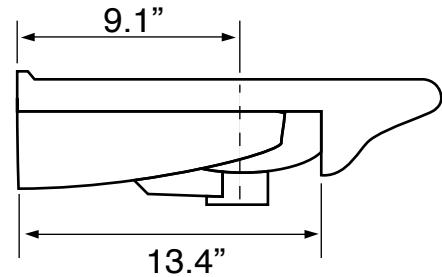

Features

- With overflow.
- Traditional design.

Material

- White ceramic bathroom sink.

Installation

- Wall mount installation.
- Drop in installation.

Configurations

- Single Hole.
- Three Hole (8-inch centers).

Nameek's One-Year Limited Warranty

See website for warranty information details.

Technical Information

Bowl type:	Single
Installation:	Wall mounted Drop In
Bowl dimensions:	Depth: 4.25" Width: 12" Length: 17"
Drain hole:	1.75"
Faucet hole:	1.38"
Hole configurations:	1, 3
Weight:	38.5 lbs