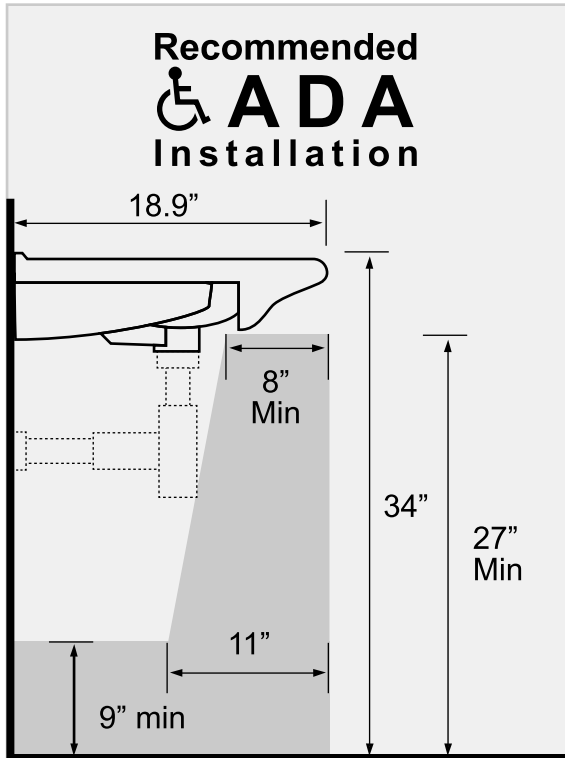

## Installation

- Wall mount installation.
- Drop in installation.

## Configurations

- Single Hole.
- Three Hole (8-inch centers).

## Technical Information

Bowl type:	Single
Installation:	Wall mounted Drop In
Bowl dimensions:	Depth: 4.5"
Drain hole:	1.75"
Faucet hole:	1.38"
Hole configurations:	1, 3
Weight:	29.9 lbs