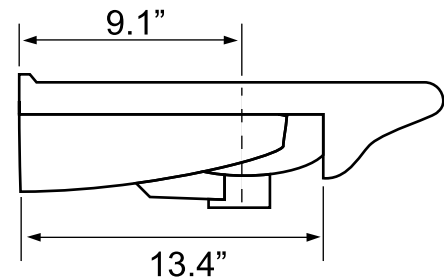

## Configurations

- Single Hole.
- Three Hole (8-inch centers).

## Technical Information

Bowl type:	Single
Installation:	Wall mounted Drop In
Bowl dimensions:	Depth: 4.5"
Drain hole:	1.75"
Faucet hole:	1.38"
Hole configurations:	1, 3
Weight:	29.9 lbs