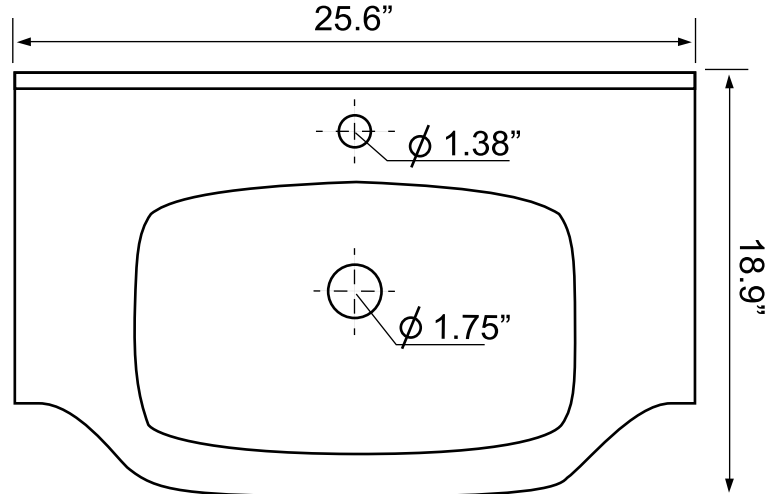

## Configurations

- Single Hole.
- Three Hole (8-inch centers).

## Technical Information

Bowl type:	Single
Installation:	Wall mounted Drop In
Bowl dimensions:	Depth: 4.5"
Drain hole:	1.75"
Faucet hole:	1.38"
Hole configurations:	1, 3
Weight:	29.9 lbs