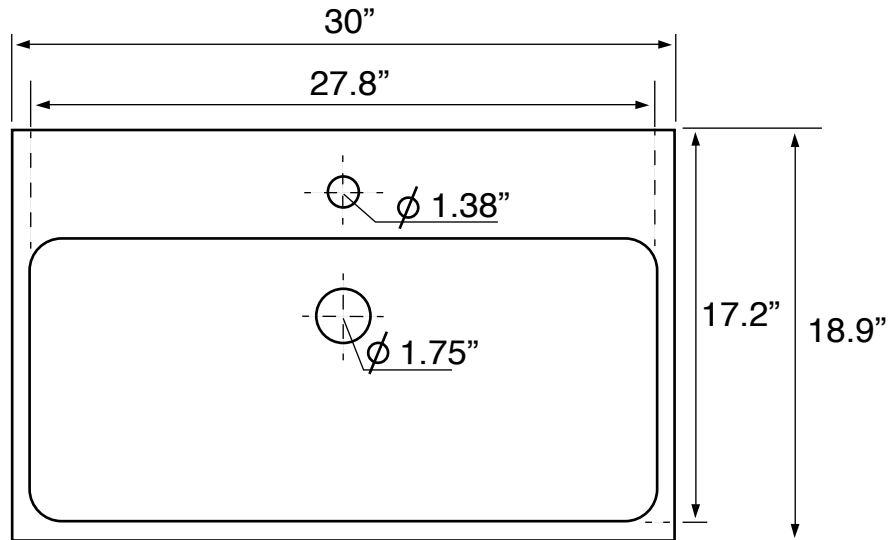

Features

- With overflow.
- Modern design.

Material

- White ceramic bathroom sink.

Installation

- Wall mount installation.
- Drop in installation.

Configurations

- Single Hole.
- Three Hole (8-inch centers).

Nameek's One-Year Limited Warranty

See website for warranty information details.

Technical Information

Bowl type:	Single
Installation:	Wall mounted Drop In
Bowl dimensions:	Length: 27.8" Depth: 4.55"
Drain hole:	1.75"
Faucet hole:	1.38"
Hole configurations:	1, 3
Weight:	30 lbs