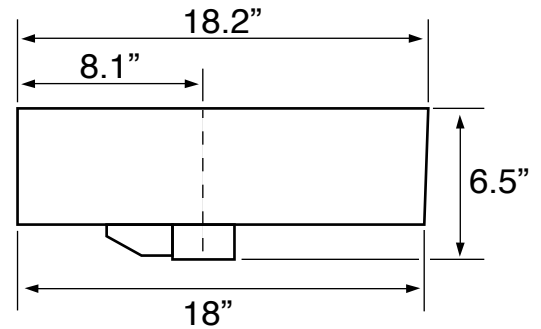

Features

- With overflow.
- Modern design.

Material

- White ceramic bathroom sink.

Installation

- Wall mount installation.
- Drop in installation.

Configurations

- Single Hole.
- Three Hole (8-inch centers).

Nameek's One-Year Limited Warranty

See website for warranty information details.

Technical Information

Bowl type:	Single
Installation:	Wall mounted Drop In
Bowl dimensions:	Length: 27.8" Depth: 4.55"
Drain hole:	1.75"
Faucet hole:	1.38"
Hole configurations:	1, 3
Weight:	30 lbs