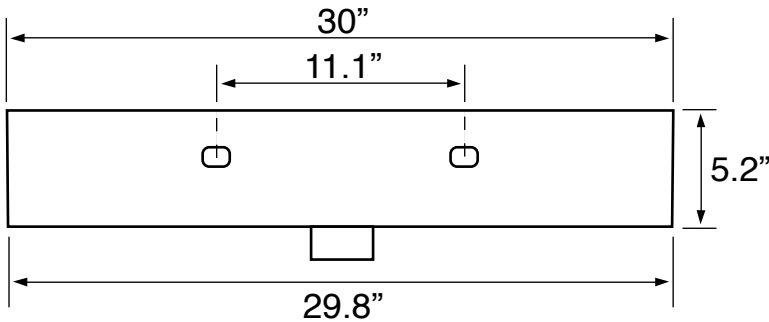

Features

- With overflow.
- Modern design.

Material

- White ceramic bathroom sink.

Installation

- Wall mount installation.
- Drop in installation.

Configurations

- Single Hole.
- Three Hole (8-inch centers).

Nameek's One-Year Limited Warranty

See website for warranty information details.

Technical Information

Bowl type:	Single
Installation:	Wall mounted Drop In
Bowl dimensions:	Length: 27.8" Depth: 4.55"
Drain hole:	1.75"
Faucet hole:	1.38"
Hole configurations:	1, 3
Weight:	30 lbs