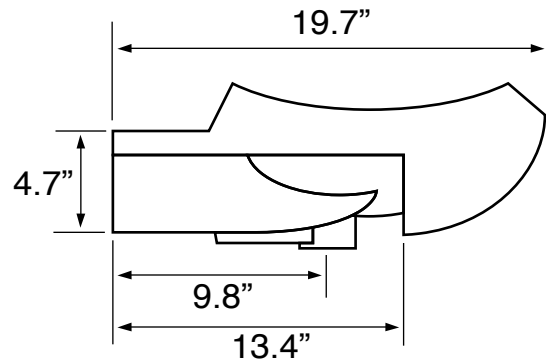

Features

- With overflow.
- Modern design.

Material

- White ceramic bathroom sink.

Installation

- Wall mounted installation.
- Semi recessed installation.

Configurations

- Single Hole.

Nameek's One-Year Limited Warranty

See website for warranty information details.

Technical Information

| | |
|----------------------|-------------------------------|
| Bowl type: | Single |
| Installation: | Wall mounted Semi recessed |
| Drain hole: | 1.75" |
| Faucet hole: | 1.38" |
| Hole configurations: | 1 |
| Weight: | 34.5 lbs |