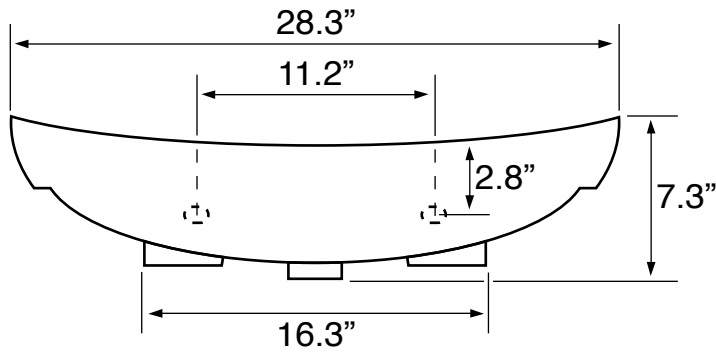

Features

- With overflow.
- Modern design.

Material

- White ceramic bathroom sink.

Installation

- Wall mounted installation.
- Semi recessed installation.

Configurations

- Single Hole.

Nameek's One-Year Limited Warranty

See website for warranty information details.

Technical Information

| | |
|----------------------|-------------------------------|
| Bowl type: | Single |
| Installation: | Wall mounted Semi recessed |
| Drain hole: | 1.75" |
| Faucet hole: | 1.38" |
| Hole configurations: | 1 |
| Weight: | 34.5 lbs |