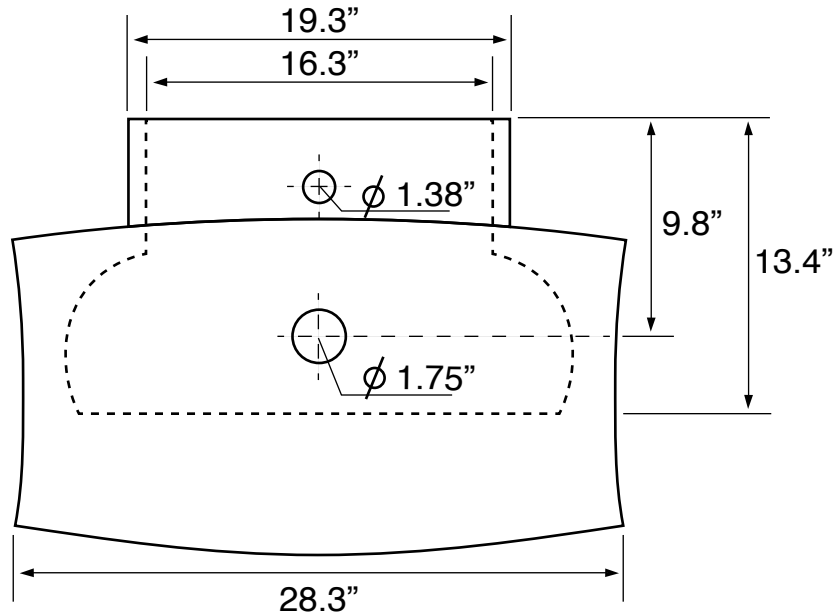

Features

- With overflow.
- Modern design.

Material

- White ceramic bathroom sink.

Installation

- Wall mounted installation.
- Semi recessed installation.

Configurations

- Single Hole.

Nameek's One-Year Limited Warranty

See website for warranty information details.

Technical Information

| | |
|----------------------|-------------------------------|
| Bowl type: | Single |
| Installation: | Wall mounted Semi recessed |
| Drain hole: | 1.75" |
| Faucet hole: | 1.38" |
| Hole configurations: | 1 |
| Weight: | 34.5 lbs |