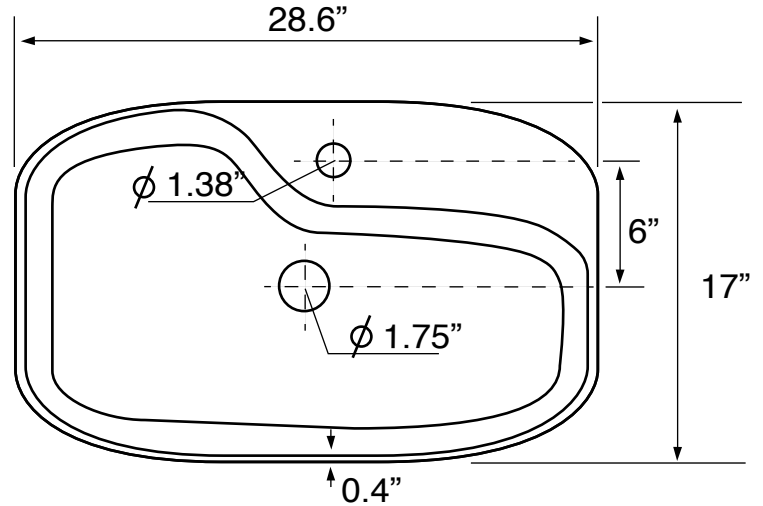

Features

- Without overflow.
- Modern design.

Material

- White ceramic bathroom sink.

Installation

- Vessel installation.

Configurations

- Single Hole.

Nameek's One-Year Limited Warranty

See website for warranty information details.

Technical Information

Bowl type:	Single
Installation:	Vessel
Bowl dimensions:	Length: 28.2"
	Width: 16.4"
	Depth: 2.8"
Drain hole:	1.75"
Faucet hole:	1.38"
Hole configurations:	1
Weight:	20 lbs