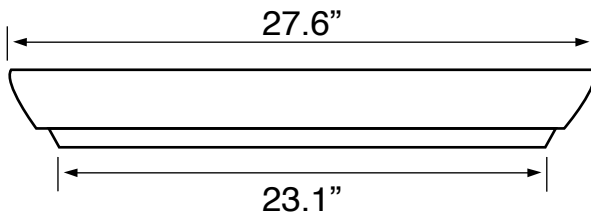

Features

- Without overflow.
- Modern design.

Material

- White ceramic bathroom sink.

Installation

- Vessel installation.

Configurations

- Single Hole.

Nameek's One-Year Limited Warranty

See website for warranty information details.

Technical Information

Bowl type:	Single
Installation:	Vessel
Bowl dimensions:	Length: 28.2"
	Width: 16.4"
	Depth: 2.8"
Drain hole:	1.75"
Faucet hole:	1.38"
Hole configurations:	1
Weight:	20 lbs