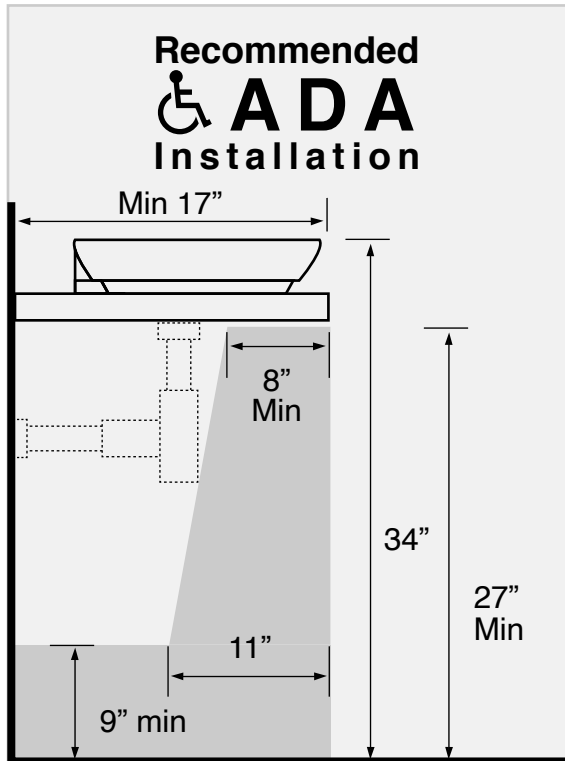

Features

- Without overflow.
- Modern design.

Material

- White ceramic bathroom sink.

Installation

- Vessel installation.

Configurations

- Single Hole.

Nameek's One-Year Limited Warranty

See website for warranty information details.

Technical Information

Bowl type:	Single
Installation:	Vessel
Bowl dimensions:	Length: 28.2"
	Width: 16.4"
	Depth: 2.8"
Drain hole:	1.75"
Faucet hole:	1.38"
Hole configurations:	1
Weight:	20 lbs