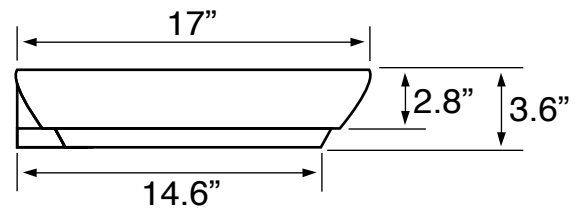

Features

- Without overflow.
- Modern design.

Material

- White ceramic bathroom sink.

Installation

- Vessel installation.

Configurations

- Single Hole.

Nameek's One-Year Limited Warranty

See website for warranty information details.

Technical Information

Bowl type:	Single
Installation:	Vessel
Bowl dimensions:	Length: 28.2"
	Width: 16.4"
	Depth: 2.8"
Drain hole:	1.75"
Faucet hole:	1.38"
Hole configurations:	1
Weight:	20 lbs