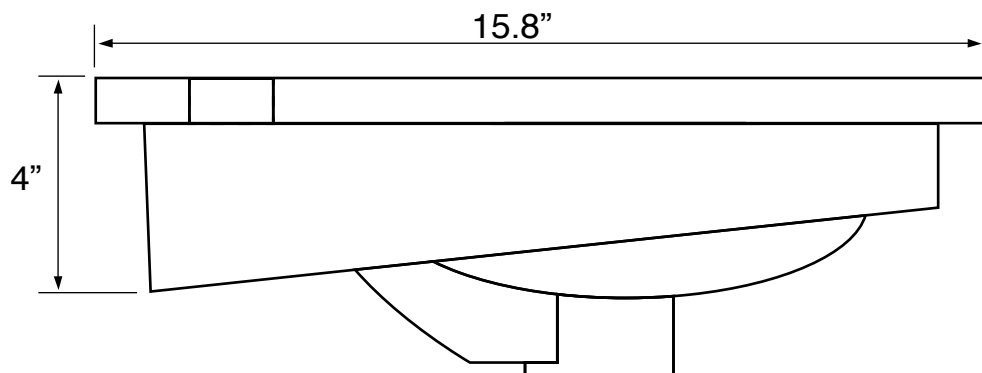

Features

- With overflow.
- Modern design.

Material

- White ceramic bathroom sink.

Installation

- Drop in installation.

Configurations

- Single Hole.

Nameek's One-Year Limited Warranty

See website for warranty information details.

Technical Information

Bowl type:	Single
Installation:	Drop in
Drain hole:	1.75"
Faucet hole:	1.38"
Hole configurations:	1
Weight:	30 lbs