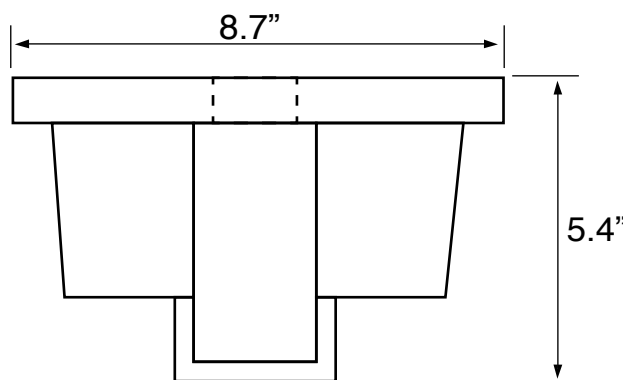

Features

- With overflow.
- Modern design.

Material

- White ceramic bathroom sink.

Installation

- Drop in installation.

Configurations

- Single Hole.

Nameek's One-Year Limited Warranty

See website for warranty information details.

Technical Information

Bowl type:	Single
Installation:	Drop in
Drain hole:	1.75"
Faucet hole:	1.38"
Hole configurations:	1
Weight:	30 lbs