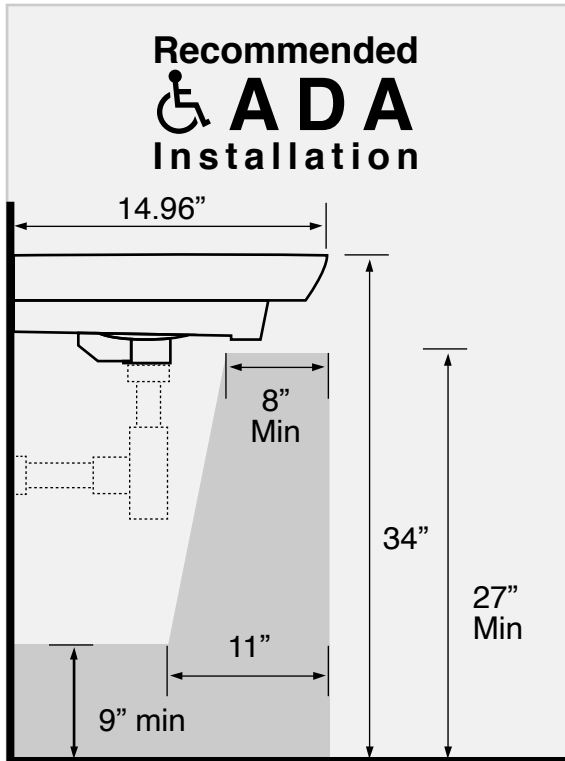

Features

- With overflow.
- Modern design.

Material

- White ceramic bathroom sink.

Installation

- Wall mount installation.
- Drop in installation.

Configurations

- Single Hole.

Nameek's One-Year Limited Warranty

See website for warranty information details.

Technical Information

Bowl type:	Single
Installation:	Wall mounted Drop In
Drain hole:	1.75"
Faucet hole:	1.38"
Hole configurations:	1
Weight:	58.5 lbs