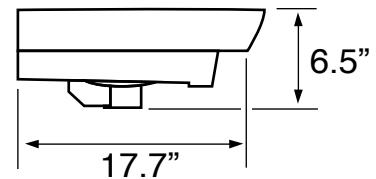

Features

- With overflow.
- Modern design.

Material

- White ceramic bathroom sink.

Installation

- Wall mount installation.
- Drop in installation.

Configurations

- Single Hole.

Nameek's One-Year Limited Warranty

See website for warranty information details.

Technical Information

Bowl type:	Single
Installation:	Wall mounted Drop In
Drain hole:	1.75"
Faucet hole:	1.38"
Hole configurations:	1
Weight:	58.5 lbs