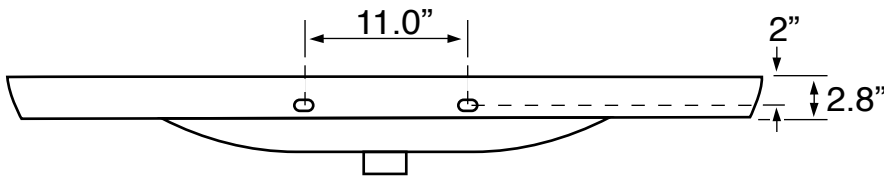

Features

- With overflow.
- Modern design.

Material

- White ceramic bathroom sink.

Installation

- Wall mount installation.
- Drop in installation.

Configurations

- Single Hole.

Nameek's One-Year Limited Warranty

See website for warranty information details.

Technical Information

Bowl type:	Single
Installation:	Wall mounted Drop In
Drain hole:	1.75"
Faucet hole:	1.38"
Hole configurations:	1
Weight:	58.5 lbs