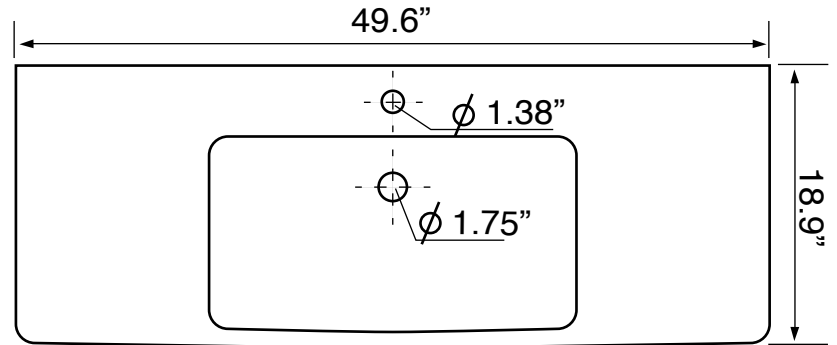

Features

- With overflow.
- Modern design.

Material

- White ceramic bathroom sink.

Installation

- Wall mount installation.
- Drop in installation.

Configurations

- Single Hole.

Nameek's One-Year Limited Warranty

See website for warranty information details.

Technical Information

Bowl type:	Single
Installation:	Wall mounted Drop In
Drain hole:	1.75"
Faucet hole:	1.38"
Hole configurations:	1
Weight:	58.5 lbs