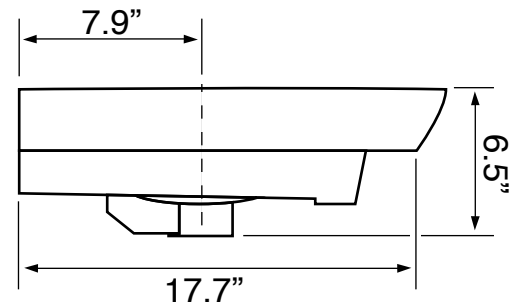

Features

- With overflow.
- Modern design.

Material

- White ceramic bathroom sink.

Installation

- Wall mount installation.
- Drop in installation.

Configurations

- Single Hole.

Nameek's One-Year Limited Warranty

See website for warranty information details.

Technical Information

Bowl type:	Single
Installation:	Wall mounted Drop In
Bowl dimensions:	Length: 22.25" Width: 12.5" Depth: 4.5"
Drain hole:	1.75"
Faucet hole:	1.38"
Hole configurations:	1
Weight:	41.4 lbs