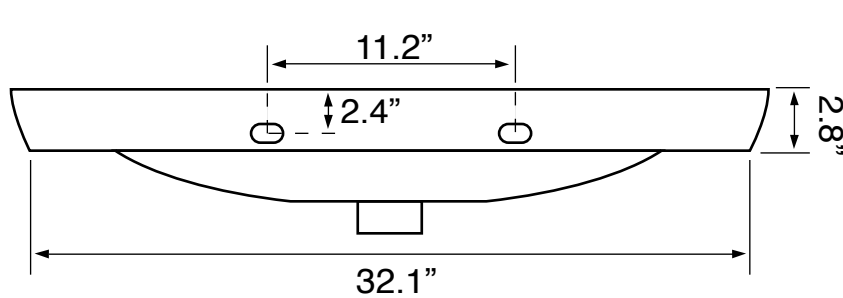

Features

- With overflow.
- Modern design.

Material

- White ceramic bathroom sink.

Installation

- Wall mount installation.
- Drop in installation.

Configurations

- Single Hole.

Nameek's One-Year Limited Warranty

See website for warranty information details.

Technical Information

Bowl type:	Single
Installation:	Wall mounted Drop In
Bowl dimensions:	Length: 22.25" Width: 12.5" Depth: 4.5"
Drain hole:	1.75"
Faucet hole:	1.38"
Hole configurations:	1
Weight:	41.4 lbs