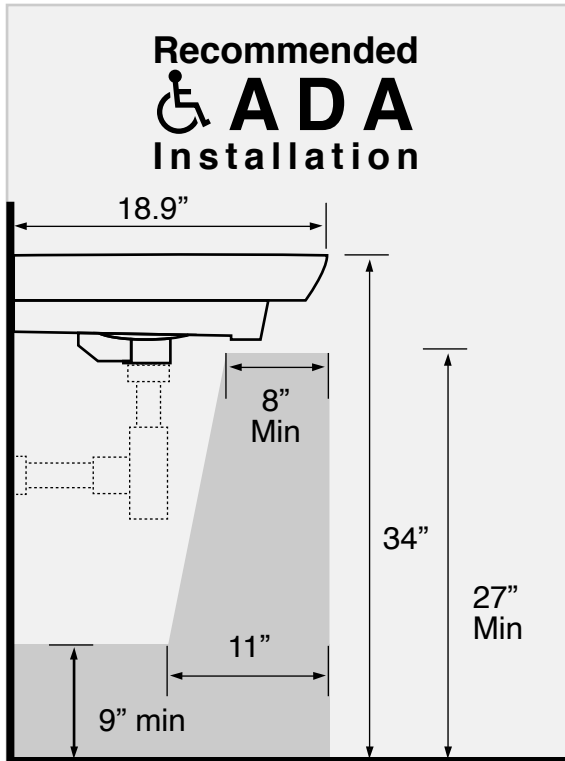

Features

- With overflow.
- Modern design.

Material

- White ceramic bathroom sink.

Installation

- Wall mount installation.
- Drop in installation.

Configurations

- Single Hole.

Nameek's One-Year Limited Warranty

See website for warranty information details.

Technical Information

Bowl type:	Single
Installation:	Wall mounted Drop In
Bowl dimensions:	Length: 22.25" Width: 12.5" Depth: 4.5"
Drain hole:	1.75"
Faucet hole:	1.38"
Hole configurations:	1
Weight:	41.4 lbs