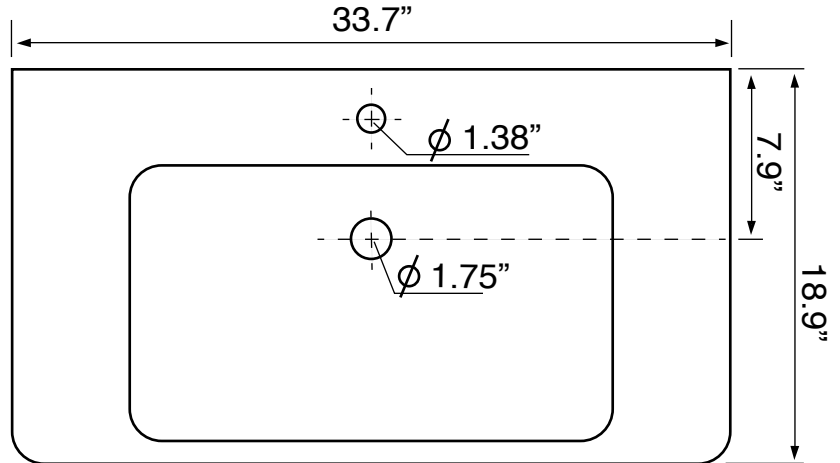

Features

- With overflow.
- Modern design.

Material

- White ceramic bathroom sink.

Installation

- Wall mount installation.
- Drop in installation.

Configurations

- Single Hole.

Nameek's One-Year Limited Warranty

See website for warranty information details.

Technical Information

Bowl type:	Single
Installation:	Wall mounted Drop In
Bowl dimensions:	Length: 22.25" Width: 12.5" Depth: 4.5"
Drain hole:	1.75"
Faucet hole:	1.38"
Hole configurations:	1
Weight:	41.4 lbs