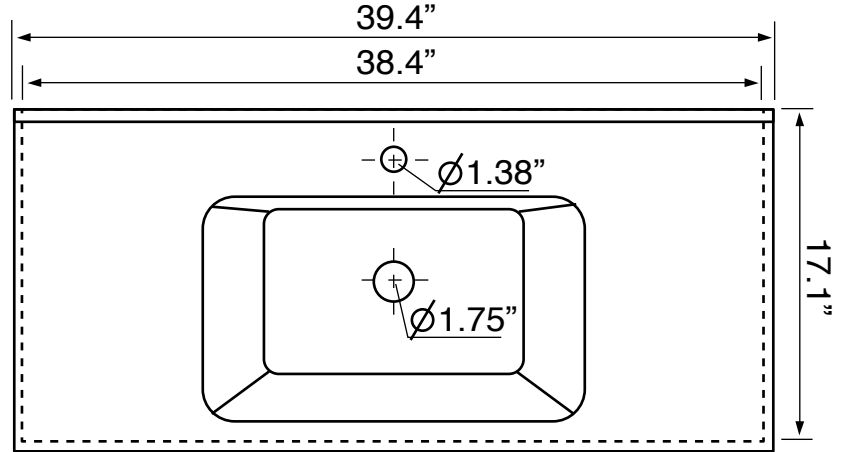

## Installation

- Wall mounted installation.
- Drop in installation.

## Configurations

- Single hole.
- Three hole (8-inch centers).

## Technical Information

Bowl type:	Single
Installation:	Wall mounted Drop in
Bowl dimensions:	Depth: 4.5" Width: 11.5" Length: 20"
Drain hole:	1.75"
Faucet hole:	1.38"
Hole configurations:	1, 3
Weight:	52.4 lbs