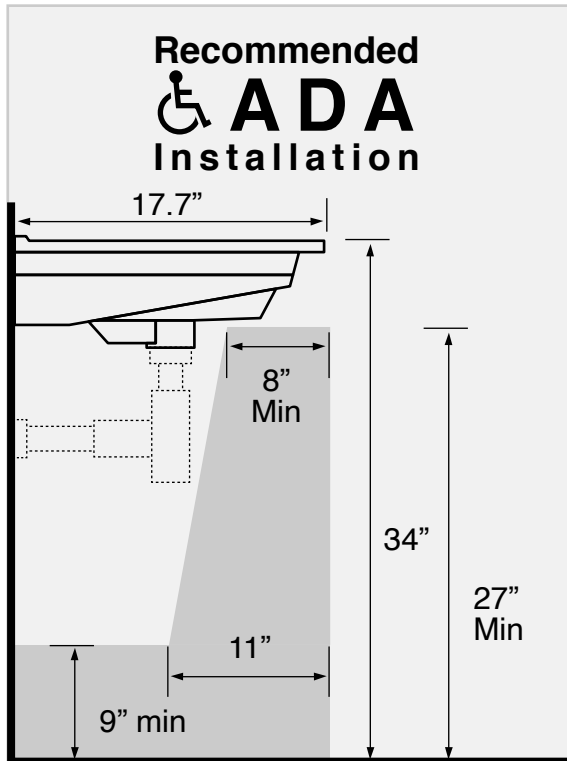

## Installation

- Wall mounted installation.
- Drop in installation.

## Configurations

- Single hole.
- Three hole (8-inch centers).

## Technical Information

Bowl type:	Single
Installation:	Wall mounted Drop in
Bowl dimensions:	Depth: 4.5" Width: 11.5" Length: 20"
Drain hole:	1.75"
Faucet hole:	1.38"
Hole configurations:	1, 3
Weight:	52.4 lbs