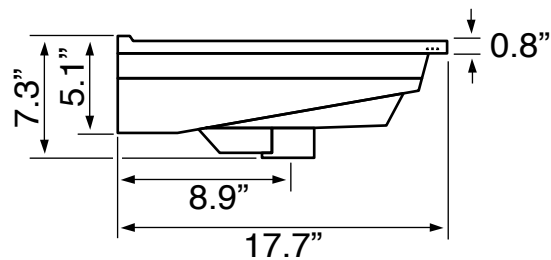

## Installation

- Wall mounted installation.
- Drop in installation.

## Configurations

- Single hole.
- Three hole (8-inch centers).

## Technical Information

Bowl type:	Single
Installation:	Wall mounted Drop in
Bowl dimensions:	Depth: 4.5" Width: 11.5" Length: 20"
Drain hole:	1.75"
Faucet hole:	1.38"
Hole configurations:	1, 3
Weight:	52.4 lbs