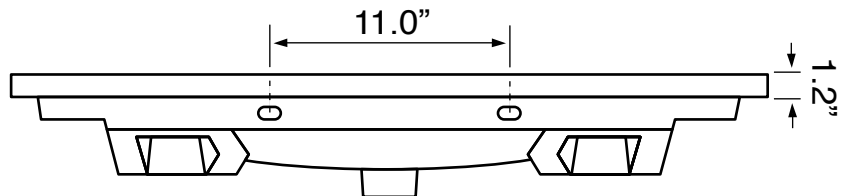

## Installation

- Wall mounted installation.
- Drop in installation.

## Configurations

- Single hole.
- Three hole (8-inch centers).

## Technical Information

Bowl type:	Single
Installation:	Wall mounted Drop in
Bowl dimensions:	Depth: 4.5" Width: 11.5" Length: 20"
Drain hole:	1.75"
Faucet hole:	1.38"
Hole configurations:	1, 3
Weight:	52.4 lbs