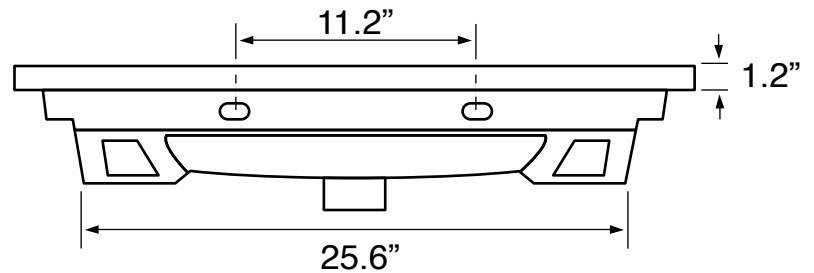

Features

- With overflow.
- Modern design.

Material

- White ceramic bathroom sink.

Installation

- Wall mounted installation.
- Drop in installation.

Configurations

- Single hole.

Nameek's One-Year Limited Warranty

See website for warranty information details.

Technical Information

Bowl type:	Single
Installation:	Wall mounted Drop in
Bowl dimensions:	Depth: 4.5" Width: 11.5" Length: 19.5"
Drain hole:	1.75"
Faucet hole:	1.38"
Hole configurations:	1
Weight:	47.7 lbs