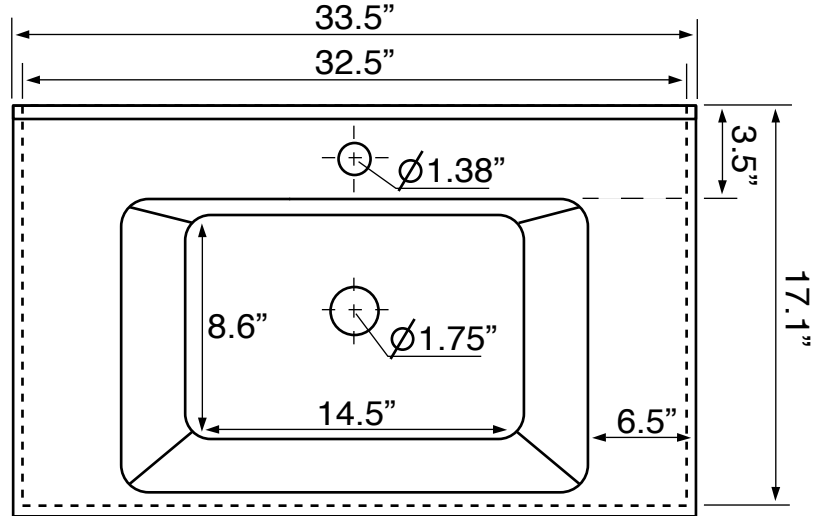

Features

- With overflow.
- Modern design.

Material

- White ceramic bathroom sink.

Installation

- Wall mounted installation.
- Drop in installation.

Configurations

- Single hole.

Nameek's One-Year Limited Warranty

See website for warranty information details.

Technical Information

Bowl type:	Single
Installation:	Wall mounted Drop in
Bowl dimensions:	Depth: 4.5" Width: 11.5" Length: 19.5"
Drain hole:	1.75"
Faucet hole:	1.38"
Hole configurations:	1
Weight:	47.7 lbs