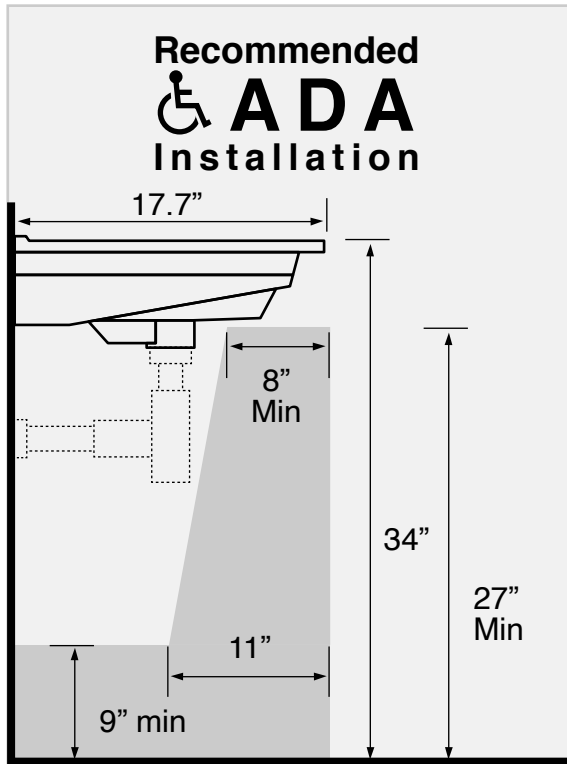

Features

- With overflow.
- Modern design.

Material

- White ceramic bathroom sink.

Installation

- Wall mounted installation.
- Drop in installation.

Configurations

- Single hole.

Nameek's One-Year Limited Warranty

See website for warranty information details.

Technical Information

Bowl type:	Single
Installation:	Wall mounted Drop in
Bowl dimensions:	Depth: 4.5" Width: 11.5" Length: 19.5"
Drain hole:	1.75"
Faucet hole:	1.38"
Hole configurations:	1
Weight:	47.7 lbs