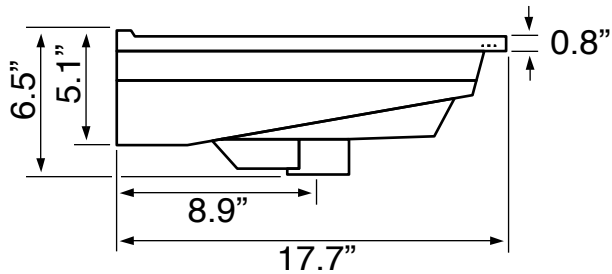

Features

- With overflow.
- Modern design.

Material

- White ceramic bathroom sink.

Installation

- Wall mounted installation.
- Drop in installation.

Configurations

- Single hole.

Nameek's One-Year Limited Warranty

See website for warranty information details.

Technical Information

Bowl type:	Single
Installation:	Wall mounted Drop in
Bowl dimensions:	Depth: 4.5" Width: 11.5" Length: 19.5"
Drain hole:	1.75"
Faucet hole:	1.38"
Hole configurations:	1
Weight:	47.7 lbs