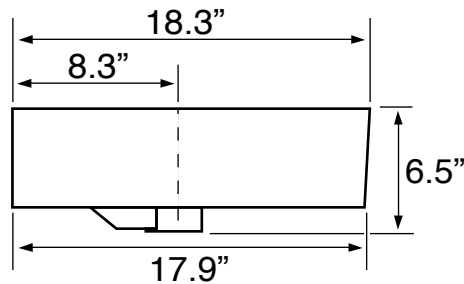

Features

- With overflow.
- Modern design.

Material

- White ceramic bathroom sink.

Installation

- Wall mount installation.
- Drop in installation.

Configurations

- Two Hole.

Nameek's One-Year Limited Warranty

See website for warranty information details.

Technical Information

Bowl type:	Double
Installation:	Wall mounted Drop In
Drain hole:	1.75"
Faucet hole:	1.38"
Hole configurations:	2
Weight:	80 lbs