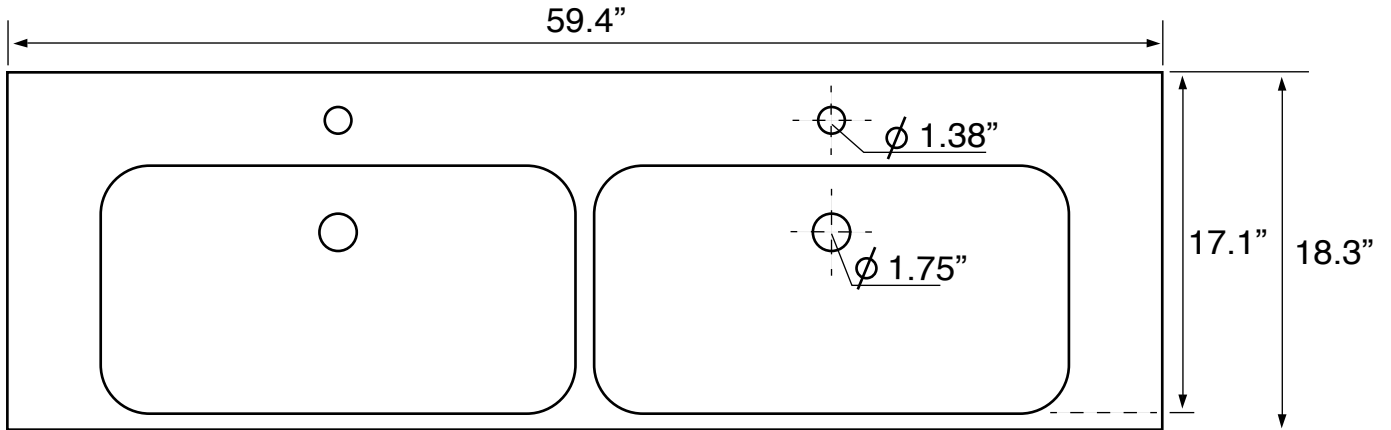

Features

- With overflow.
- Modern design.

Material

- White ceramic bathroom sink.

Installation

- Wall mount installation.
- Drop in installation.

Configurations

- Two Hole.

Nameek's One-Year Limited Warranty

See website for warranty information details.

Technical Information

Bowl type:	Double
Installation:	Wall mounted Drop In
Drain hole:	1.75"
Faucet hole:	1.38"
Hole configurations:	2
Weight:	80 lbs