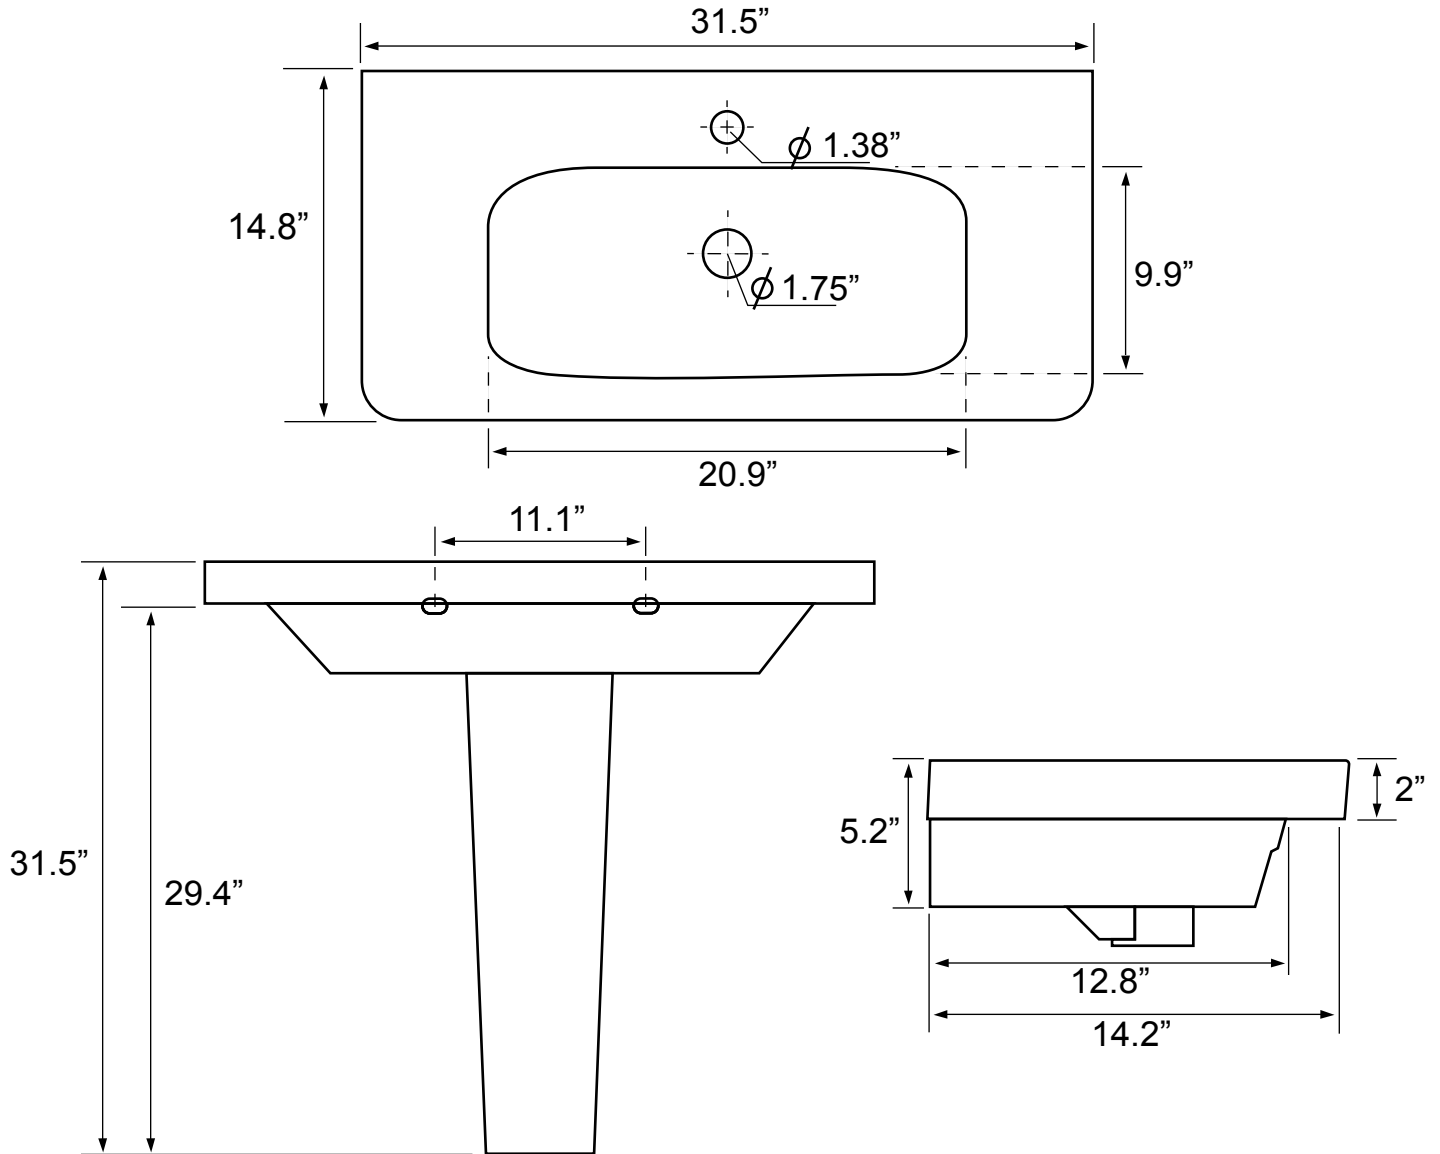

Features

- With overflow.
- Modern design.

Material

- White ceramic bathroom sink.

Installation

- Pedestal installation.

Configurations

- Single Hole.

See website for warranty information details.

Technical Information

Bowl type:	Single
Installation:	Pedestal
Bowl Dimensions:	Depth: 5.2"
	Width: 9.9"
	Length: 20.9"
Drain hole:	1.75"
Faucet hole:	1.38"
Hole configurations:	1
Weight:	40 lbs