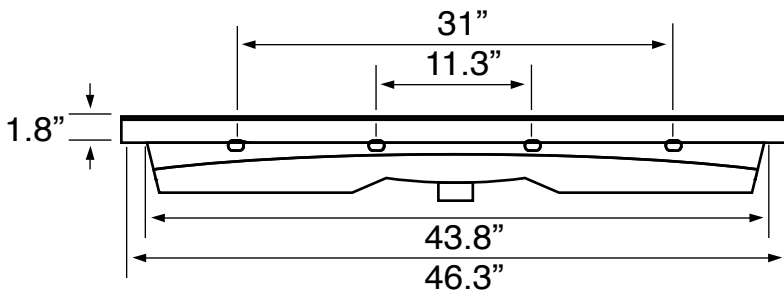

Features

- With overflow.
- Modern design.

Material

- White ceramic bathroom sink.

Installation

- Wall mounted installation.
- Drop in installation.

Configurations

- Single Hole.
- Three Hole (8-inch centers).

Nameek's One-Year Limited Warranty

See website for warranty information details.

Technical Information

| | |
|----------------------|-------------------------|
| Bowl type: | Single |
| Installation: | Wall mounted Drop in |
| Bowl dimensions: | Depth: 4" |
| Drain hole: | 1.75" |
| Faucet hole: | 1.38" |
| Hole configurations: | 1, 3 |
| Weight: | 30 lbs |