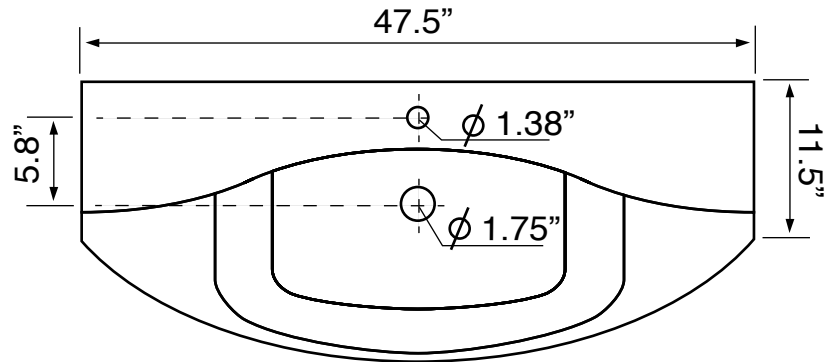

Features

- With overflow.
- Modern design.

Material

- White ceramic bathroom sink.

Installation

- Wall mounted installation.
- Drop in installation.

Configurations

- Single Hole.
- Three Hole (8-inch centers).

Nameek's One-Year Limited Warranty

See website for warranty information details.

Technical Information

| | |
|----------------------|-------------------------|
| Bowl type: | Single |
| Installation: | Wall mounted Drop in |
| Bowl dimensions: | Depth: 4" |
| Drain hole: | 1.75" |
| Faucet hole: | 1.38" |
| Hole configurations: | 1, 3 |
| Weight: | 30 lbs |