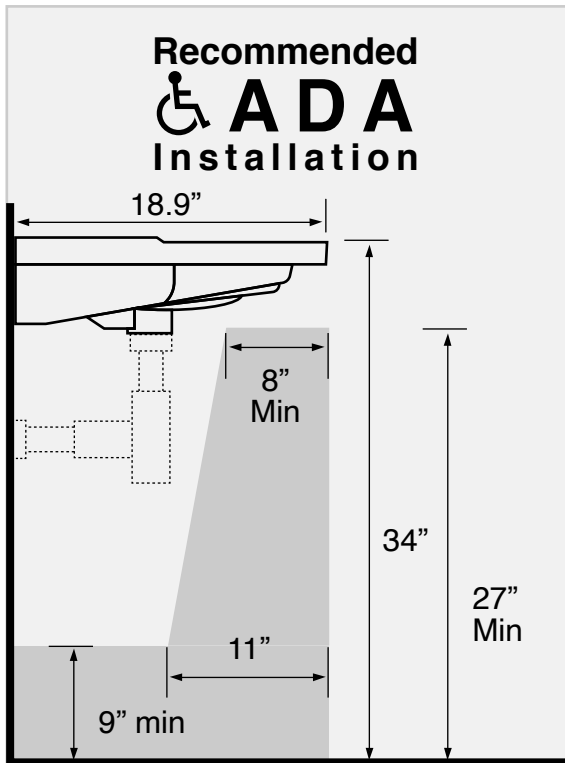

Features

- With overflow.
- Modern design.

Material

- White ceramic bathroom sink.

Installation

- Wall mounted installation.
- Drop in installation.

Configurations

- Single Hole.
- Three Hole (8-inch centers).

Nameek's One-Year Limited Warranty

See website for warranty information details.

Technical Information

| | |
|----------------------|-------------------------|
| Bowl type: | Single |
| Installation: | Wall mounted Drop in |
| Bowl dimensions: | Depth: 4" |
| Drain hole: | 1.75" |
| Faucet hole: | 1.38" |
| Hole configurations: | 1, 3 |
| Weight: | 30 lbs |