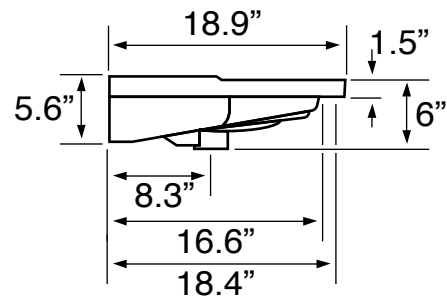

Features

- With overflow.
- Modern design.

Material

- White ceramic bathroom sink.

Installation

- Wall mounted installation.
- Drop in installation.

Configurations

- Single Hole.
- Three Hole (8-inch centers).

Nameek's One-Year Limited Warranty

See website for warranty information details.

Technical Information

| | |
|----------------------|-------------------------|
| Bowl type: | Single |
| Installation: | Wall mounted Drop in |
| Bowl dimensions: | Depth: 4" |
| Drain hole: | 1.75" |
| Faucet hole: | 1.38" |
| Hole configurations: | 1, 3 |
| Weight: | 30 lbs |