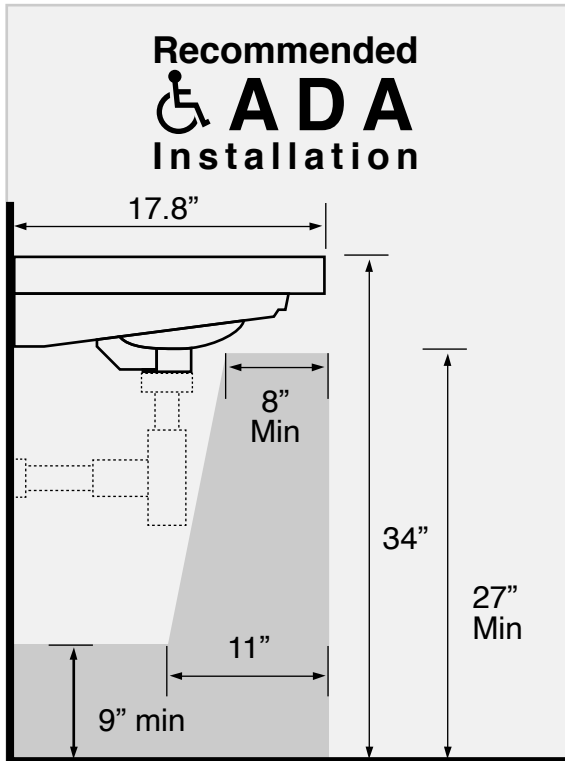

Features

- With overflow.
- Modern design.

Material

- White ceramic bathroom sink.

Installation

- Wall mount installation.
- Drop in installation

Configurations

- Single Hole.
- Three Hole (8 inch centers).

Nameek's One-Year Limited Warranty

See website for warranty information details.

Technical Information

Bowl type:	Single
Installation:	Wall mounted Drop In
Bowl dimensions:	Depth: 5.6"
Drain hole:	1.75"
Faucet hole:	1.38"
Hole configurations:	1, 3
Weight:	30 lbs