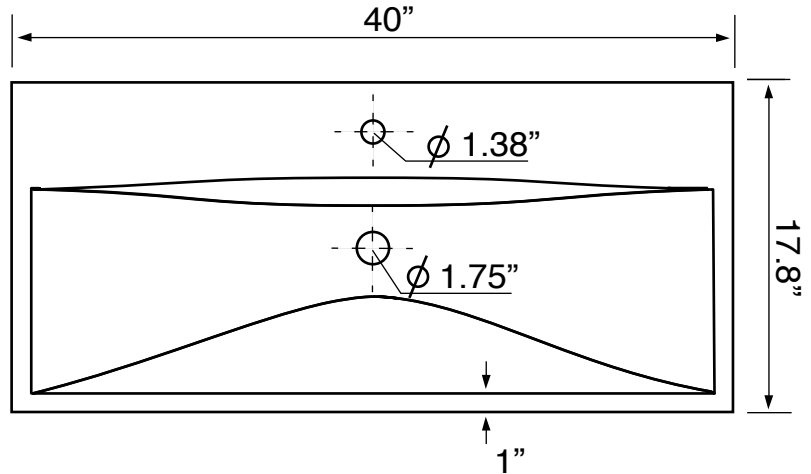

Features

- With overflow.
- Modern design.

Material

- White ceramic bathroom sink.

Installation

- Wall mount installation.
- Drop in installation

Configurations

- Single Hole.
- Three Hole (8 inch centers).

Nameek's One-Year Limited Warranty

See website for warranty information details.

Technical Information

Bowl type:	Single
Installation:	Wall mounted Drop In
Bowl dimensions:	Depth: 5.6"
Drain hole:	1.75"
Faucet hole:	1.38"
Hole configurations:	1, 3
Weight:	30 lbs