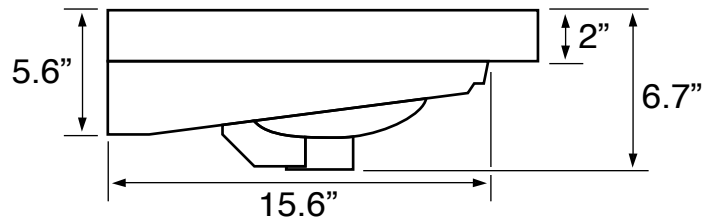

Features

- With overflow.
- Modern design.

Material

- White ceramic bathroom sink.

Installation

- Wall mount installation.
- Drop in installation

Configurations

- Single Hole.
- Three Hole (8 inch centers).

Nameek's One-Year Limited Warranty

See website for warranty information details.

Technical Information

Bowl type:	Single
Installation:	Wall mounted Drop In
Bowl dimensions:	Depth: 5.6"
Drain hole:	1.75"
Faucet hole:	1.38"
Hole configurations:	1, 3
Weight:	30 lbs