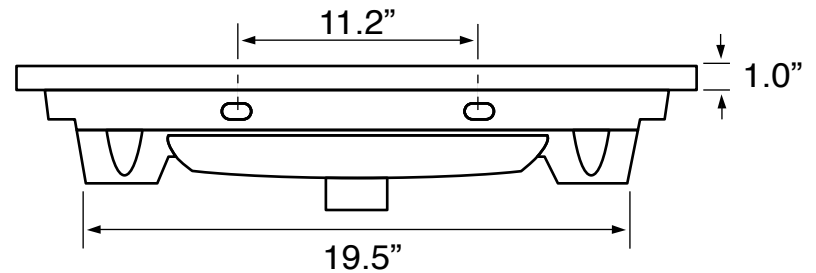

Features

- With overflow.
- Modern design.

Material

- White ceramic bathroom sink.

Installation

- Wall mounted installation.
- Drop in installation.

Configurations

- Single hole.

Nameek's One-Year Limited Warranty

See website for warranty information details.

Technical Information

Bowl type:	Single
Installation:	Wall mounted Drop in
Bowl dimensions:	Depth: 4.25" Width: 11.5" Length: 17.5"
Drain hole:	1.75"
Faucet hole:	1.38"
Hole configurations:	1
Weight:	45.1 lbs