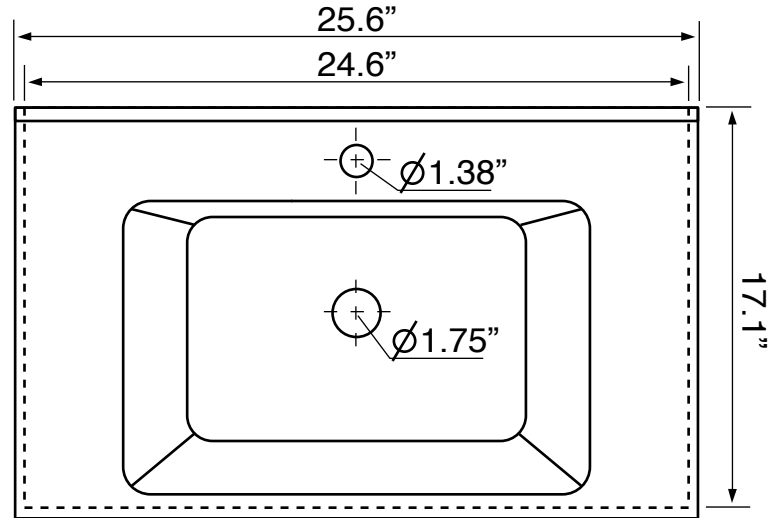

Features

- With overflow.
- Modern design.

Material

- White ceramic bathroom sink.

Installation

- Wall mounted installation.
- Drop in installation.

Configurations

- Single hole.

Nameek's One-Year Limited Warranty

See website for warranty information details.

Technical Information

Bowl type:	Single
Installation:	Wall mounted Drop in
Bowl dimensions:	Depth: 4.25" Width: 11.5" Length: 17.5"
Drain hole:	1.75"
Faucet hole:	1.38"
Hole configurations:	1
Weight:	45.1 lbs