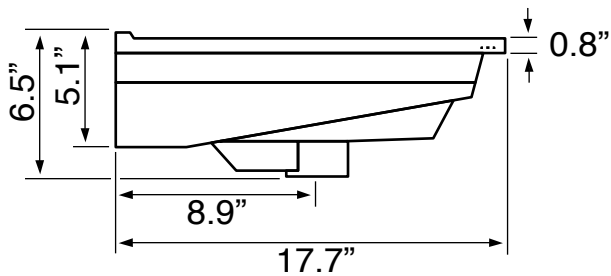

Features

- With overflow.
- Modern design.

Material

- White ceramic bathroom sink.

Installation

- Wall mounted installation.
- Drop in installation.

Configurations

- Single hole.

Nameek's One-Year Limited Warranty

See website for warranty information details.

Technical Information

Bowl type:	Single
Installation:	Wall mounted Drop in
Bowl dimensions:	Depth: 4.25" Width: 11.5" Length: 17.5"
Drain hole:	1.75"
Faucet hole:	1.38"
Hole configurations:	1
Weight:	45.1 lbs