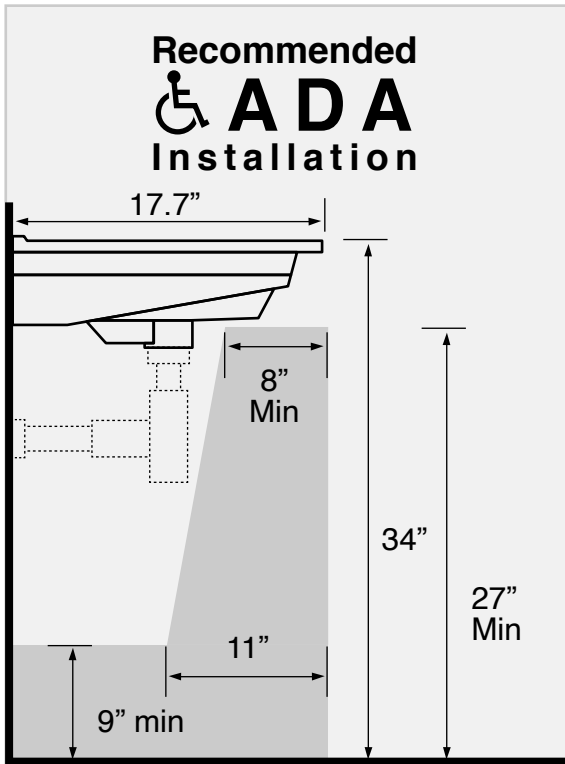

Features

- With overflow.
- Modern design.

Material

- White ceramic bathroom sink.

Installation

- Wall mounted installation.
- Drop in installation.

Configurations

- Single hole.

Nameek's One-Year Limited Warranty

See website for warranty information details.

Technical Information

Bowl type:	Single
Installation:	Wall mounted Drop in
Bowl dimensions:	Depth: 4.25" Width: 11.5" Length: 17.5"
Drain hole:	1.75"
Faucet hole:	1.38"
Hole configurations:	1
Weight:	45.1 lbs