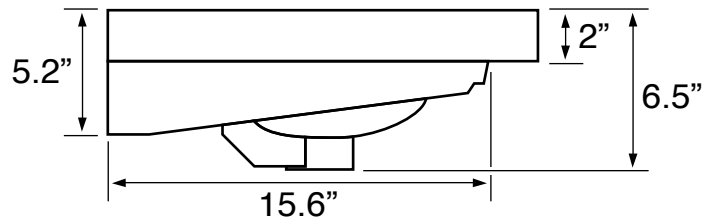

## Configurations

- Single Hole.
- Three Hole (8 inch centers).

## Technical Information

Bowl type:	Single
Installation:	Wall mounted Drop In
Bowl dimensions:	Length: 29" Width: 12" Depth: 5.2"
Drain hole:	1.75"
Faucet hole:	1.38"
Hole configurations:	1, 3
Weight:	30 lbs