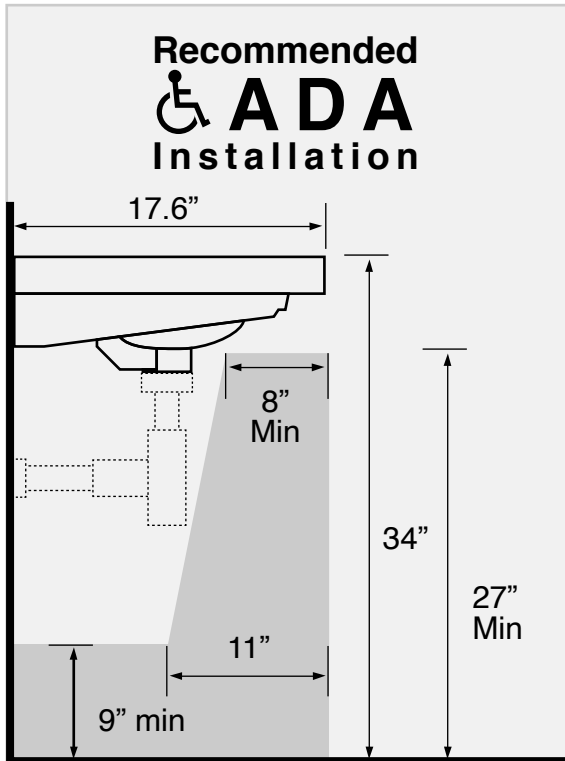

## Installation

- Wall mount installation.
- Drop in installation.

## Configurations

- Single Hole.
- Three Hole (8 inch centers).

## Technical Information

Bowl type:	Single
Installation:	Wall mounted Drop In
Bowl dimensions:	Length: 29" Width: 12" Depth: 5.2"
Drain hole:	1.75"
Faucet hole:	1.38"
Hole configurations:	1, 3
Weight:	30 lbs