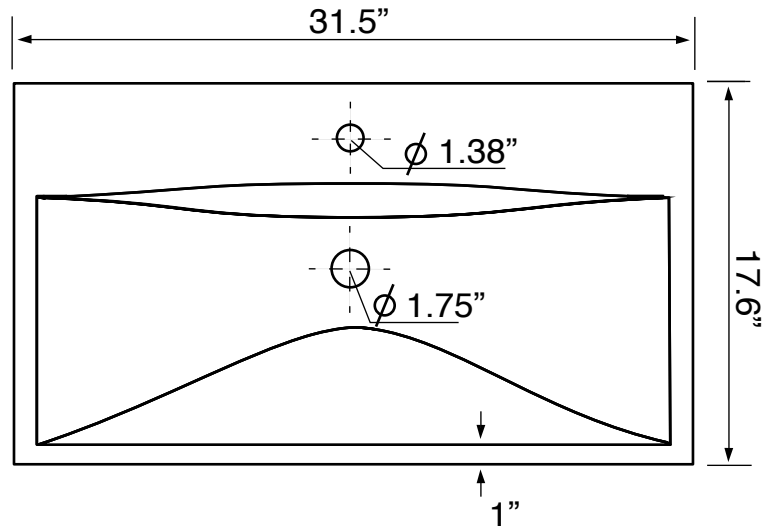

## Configurations

- Single Hole.
- Three Hole (8 inch centers).

## Technical Information

Bowl type:	Single
Installation:	Wall mounted Drop In
Bowl dimensions:	Length: 29" Width: 12" Depth: 5.2"
Drain hole:	1.75"
Faucet hole:	1.38"
Hole configurations:	1, 3
Weight:	30 lbs