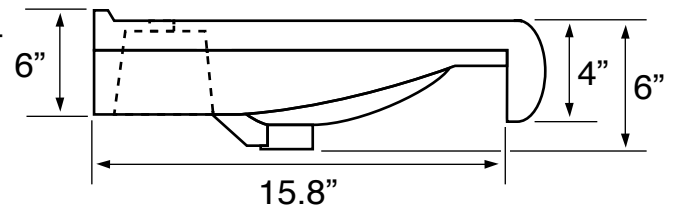

## Installation

- wall mounted installation.
- Semi recessed installation.

## Configurations

- Single Hole.

## Technical Information

Bowl type:	Single
Installation:	Semi recessed Wall mounted
Bowl dimensions:	Length: 22.9"
Drain hole:	1.75"
Faucet hole:	1.38"
Hole configurations:	1
Weight:	27.6 lbs