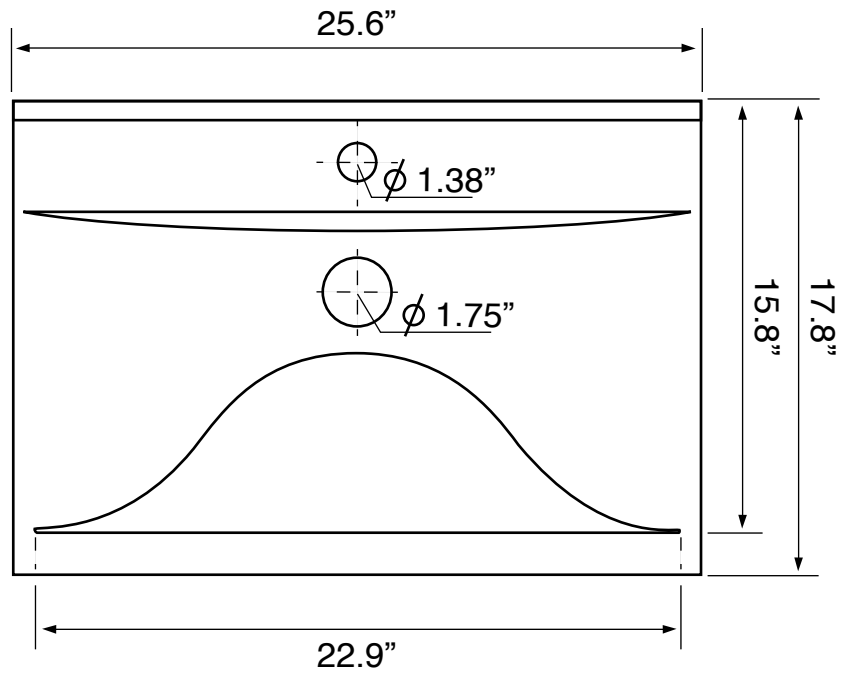

## Installation

- wall mounted installation.
- Semi recessed installation.

## Configurations

- Single Hole.

## Technical Information

Bowl type:	Single
Installation:	Semi recessed Wall mounted
Bowl dimensions:	Length: 22.9"
Drain hole:	1.75"
Faucet hole:	1.38"
Hole configurations:	1
Weight:	27.6 lbs