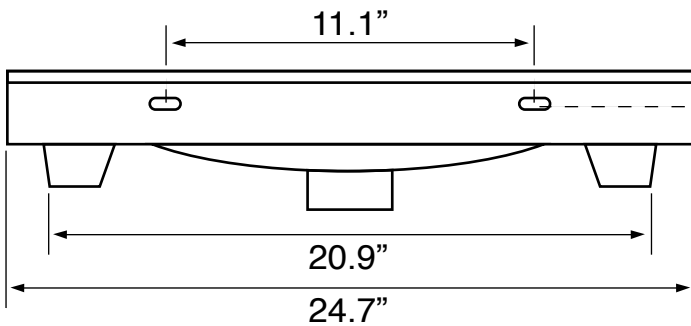

## Installation

- wall mounted installation.
- Semi recessed installation.

## Configurations

- Single Hole.

## Technical Information

Bowl type:	Single
Installation:	Semi recessed Wall mounted
Bowl dimensions:	Length: 22.9"
Drain hole:	1.75"
Faucet hole:	1.38"
Hole configurations:	1
Weight:	27.6 lbs