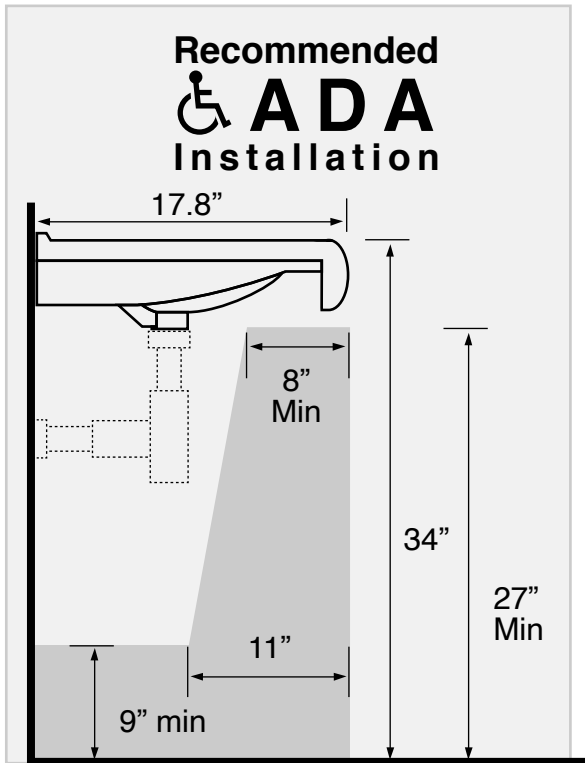

## Installation

- wall mounted installation.
- Semi recessed installation.

## Configurations

- Single Hole.

## Technical Information

Bowl type:	Single
Installation:	Semi recessed Wall mounted
Bowl dimensions:	Length: 22.9"
Drain hole:	1.75"
Faucet hole:	1.38"
Hole configurations:	1
Weight:	27.6 lbs