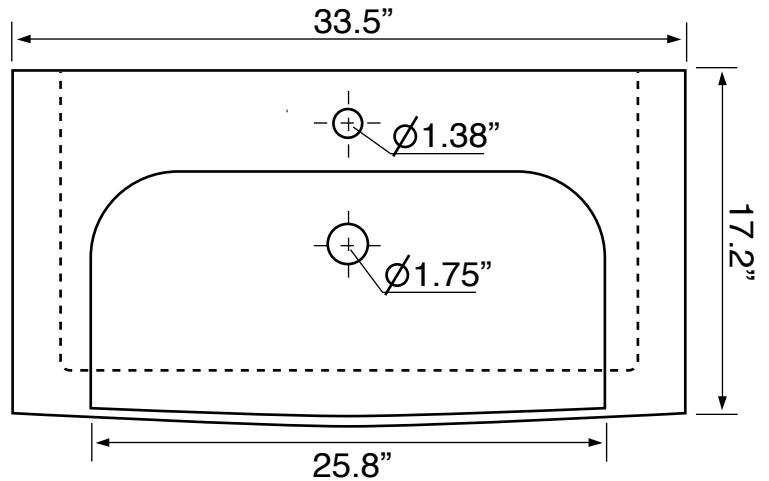

Features

- With overflow.
- Modern design.

Material

- White ceramic bathroom sink.

Installation

- Wall mounted installation.
- Drop in installation.

Configurations

- Single hole.
- Three hole (8-inch centers).

Nameek's One-Year Limited Warranty

See website for warranty information details.

Technical Information

Bowl type:	Single
Installation:	Wall mounted Drop in
Bowl dimensions:	Depth: 5.6" Width: 25.8"
Drain hole:	1.75"
Faucet hole:	1.38"
Hole configurations:	1, 3
Weight:	30 lbs