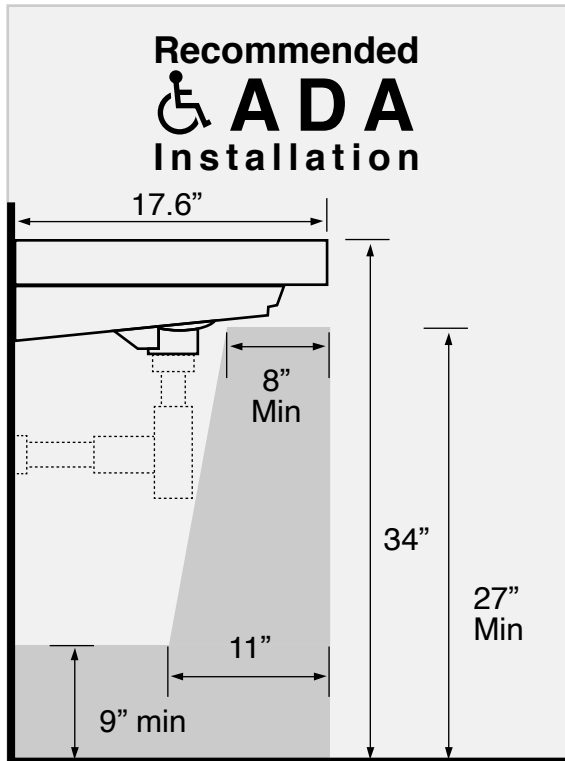

Features

- With overflow.
- Modern design.

Material

- White ceramic bathroom sink.

Installation

- Wall mounted installation.
- Drop in installation.

Configurations

- Single hole.
- Three hole (8-inch centers).

Nameek's One-Year Limited Warranty

See website for warranty information details.

Technical Information

Bowl type:	Single
Installation:	Wall mounted Drop in
Bowl dimensions:	Depth: 5.6" Width: 25.8"
Drain hole:	1.75"
Faucet hole:	1.38"
Hole configurations:	1, 3
Weight:	30 lbs