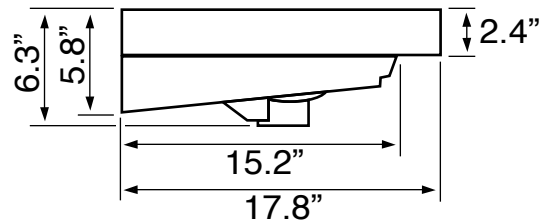

Features

- With overflow.
- Modern design.

Material

- White ceramic bathroom sink.

Installation

- Wall mounted installation.
- Drop in installation.

Configurations

- Single hole.
- Three hole (8-inch centers).

Nameek's One-Year Limited Warranty

See website for warranty information details.

Technical Information

Bowl type:	Single
Installation:	Wall mounted Drop in
Bowl dimensions:	Depth: 5.6" Width: 25.8"
Drain hole:	1.75"
Faucet hole:	1.38"
Hole configurations:	1, 3
Weight:	30 lbs