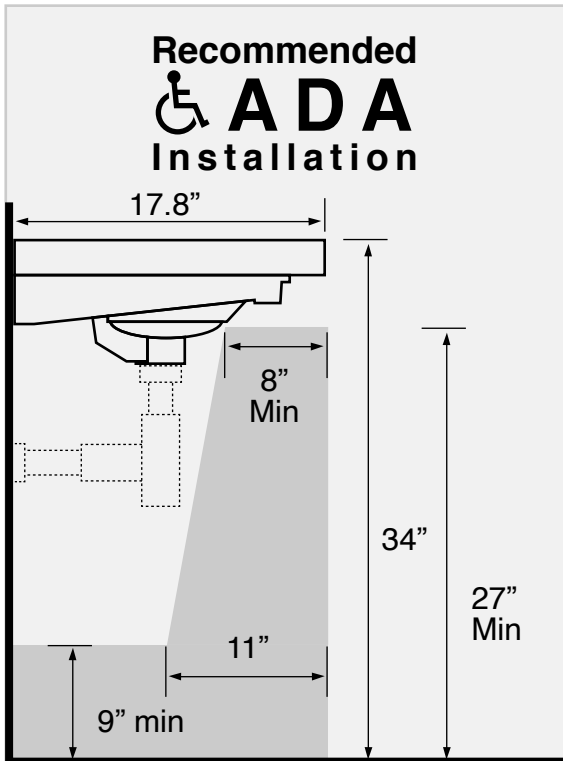

Features

- With overflow.
- Modern design.

Material

- White ceramic bathroom sink.

Installation

- Wall mounted installation.
- Drop in installation.

Configurations

- Single hole.
- Three hole (8-inch centers).

Nameek's One-Year Limited Warranty

See website for warranty information details.

Technical Information

Bowl type:	Single
Installation:	Wall mounted Drop in
Bowl dimensions:	Depth: 4.5" Length: 24.5" Width: 11.5"
Drain hole:	1.75"
Faucet hole:	1.38"
Hole configurations:	1, 3
Weight:	30 lbs