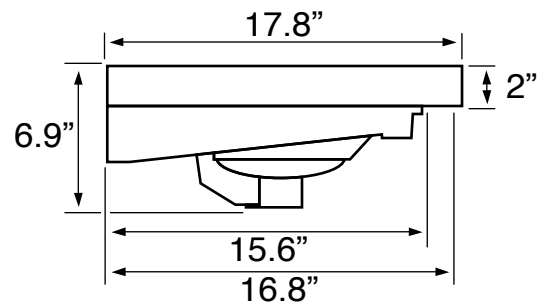

Features

- With overflow.
- Modern design.

Material

- White ceramic bathroom sink.

Installation

- Wall mounted installation.
- Drop in installation.

Configurations

- Single hole.
- Three hole (8-inch centers).

Nameek's One-Year Limited Warranty

See website for warranty information details.

Technical Information

Bowl type:	Single
Installation:	Wall mounted Drop in
Bowl dimensions:	Depth: 4.5" Length: 24.5" Width: 11.5"
Drain hole:	1.75"
Faucet hole:	1.38"
Hole configurations:	1, 3
Weight:	30 lbs