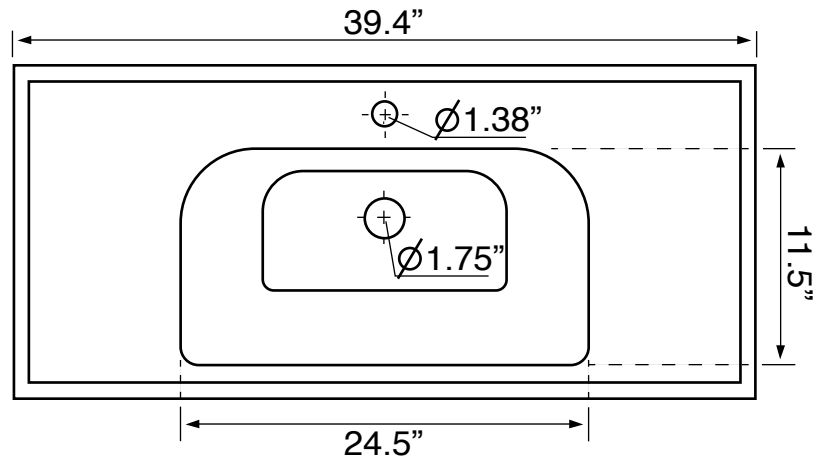

Features

- With overflow.
- Modern design.

Material

- White ceramic bathroom sink.

Installation

- Wall mounted installation.
- Drop in installation.

Configurations

- Single hole.
- Three hole (8-inch centers).

Nameek's One-Year Limited Warranty

See website for warranty information details.

Technical Information

Bowl type:	Single
Installation:	Wall mounted Drop in
Bowl dimensions:	Depth: 4.5" Length: 24.5" Width: 11.5"
Drain hole:	1.75"
Faucet hole:	1.38"
Hole configurations:	1, 3
Weight:	30 lbs