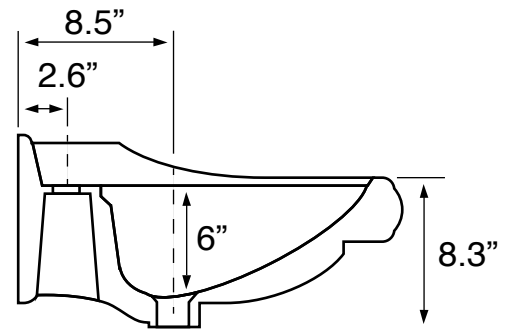

Features

- With overflow.
- Traditional design.

Material

- White ceramic bathroom sink.

Installation

- Pedestal installation.

Configurations

- Single Hole.
- Three Hole (8-inch centers).

Nameek's One-Year Limited Warranty

See website for warranty information details.

Technical Information

Bowl type:	Single
Installation:	Pedestal
Bowl dimensions:	Depth: 6" Length: 18.4" Width: 14"
Drain hole:	1.75"
Faucet hole:	1.38"
Hole configurations:	1, 3
Weight:	40 lbs