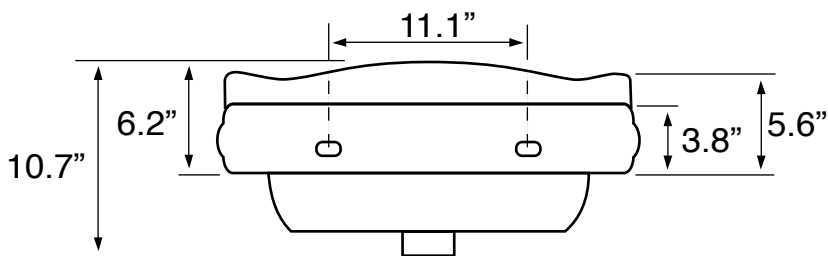

Features

- With overflow.
- Traditional design.

Material

- White ceramic bathroom sink.

Installation

- Pedestal installation.

Configurations

- Single Hole.
- Three Hole (8-inch centers).

Nameek's One-Year Limited Warranty

See website for warranty information details.

Technical Information

Bowl type:	Single
Installation:	Pedestal
Bowl dimensions:	Depth: 6" Length: 18.4" Width: 14"
Drain hole:	1.75"
Faucet hole:	1.38"
Hole configurations:	1, 3
Weight:	40 lbs