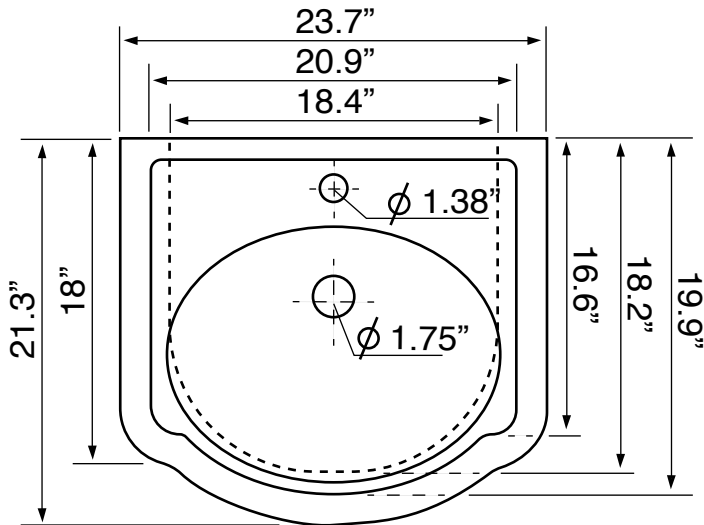

Features

- With overflow.
- Traditional design.

Material

- White ceramic bathroom sink.

Installation

- Pedestal installation.

Configurations

- Single Hole.
- Three Hole (8-inch centers).

Nameek's One-Year Limited Warranty

See website for warranty information details.

Technical Information

Bowl type:	Single
Installation:	Pedestal
Bowl dimensions:	Depth: 6" Length: 18.4" Width: 14"
Drain hole:	1.75"
Faucet hole:	1.38"
Hole configurations:	1, 3
Weight:	40 lbs