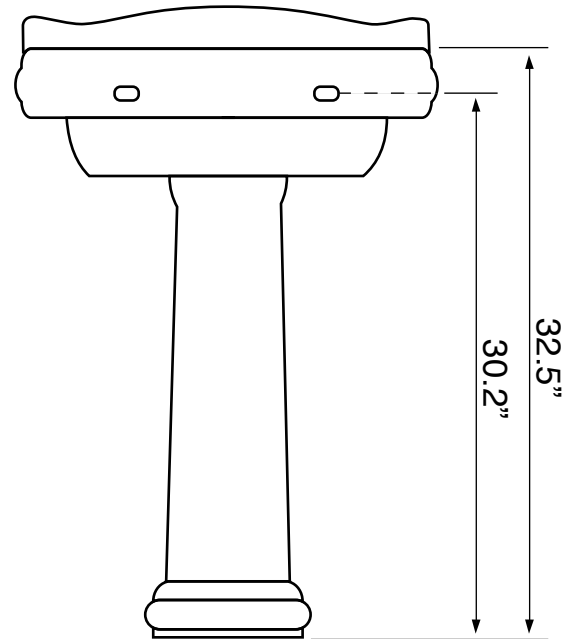

Features

- With overflow.
- Traditional design.

Material

- White ceramic bathroom sink.

Installation

- Pedestal installation.

Configurations

- Single Hole.
- Three Hole (8-inch centers).

Nameek's One-Year Limited Warranty

See website for warranty information details.

Technical Information

Bowl type:	Single
Installation:	Pedestal
Bowl dimensions:	Depth: 6" Length: 18.4" Width: 14"
Drain hole:	1.75"
Faucet hole:	1.38"
Hole configurations:	1, 3
Weight:	40 lbs